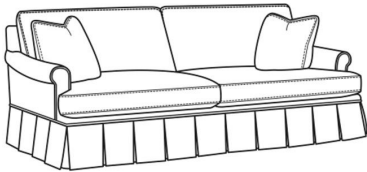

Also available:

Magnolia / 1230-20
Sofa (86W)
Outside: 86W x 41D x 37H
Inside: 75W x 23D