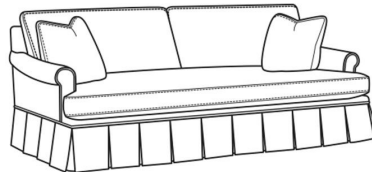

Magnolia / 1230-20B
Sofa (86W)
Outside: 86W x 41D x 37H
Inside: 75W x 23D