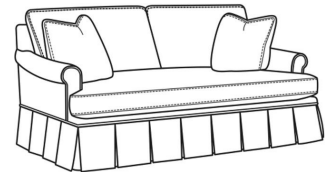

## Magnolia / 1230-22

DESCRIPTION:	Apt Sofa (78W)
OUTSIDE:	78"W x 41"D x 37"H
INSIDE:	67"W x 23"D
SEAT:	21"H
ARM:	25"H
BACK RAIL:	33"H
THROW PILLOWS:	2 - 20"
COM:	Plain: 22.00 yds Repeat of 2-14": 27.50 yds Repeat of 15-27": 29.75 yds
WEIGHT:	150 lbs

## MAGNOLIA

Standard Seat Cushion:	Comfort Down Seat
Standard Back Pillow:	Comfort Down Back

### Also available:

Magnolia / 1230-20  
Sofa (86W)  
Outside: 86W x 41D x 37H  
Inside: 75W x 23D

Magnolia / 1230-20B  
Sofa (86W)  
Outside: 86W x 41D x 37H  
Inside: 75W x 23D

Magnolia / 1230-22B  
Apt Sofa (78W)  
Outside: 78W x 41D x 37H  
Inside: 67W x 23D