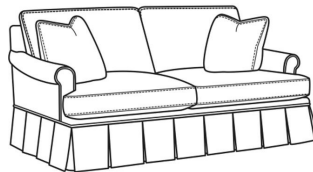

CR LAINE®

STYLE • COMFORT • COLOR

Magnolia / 1230-20B

DESCRIPTION:	Sofa (86W)
OUTSIDE:	86"W x 41"D x 37"H
INSIDE:	75"W x 23"D
SEAT:	21"H
ARM:	25"H
BACK RAIL:	33"H
THROW PILLOWS:	2 - 20"
COM:	Plain: 21.00 yds Repeat of 2-14": 26.25 yds Repeat of 15-27": 28.50 yds
WEIGHT:	160 lbs

Standard Features:

- Knife Edge Back
- French Seamed
- May be shown with optional features

MAGNOLIA

Standard Seat Cushion:	Comfort Down Seat
Standard Back Pillow:	Comfort Down Back

Also available:

Magnolia / 1230-20
Sofa (86W)
Outside: 86W x 41D x 37H
Inside: 75W x 23D

Magnolia / 1230-22
Apt Sofa (78W)
Outside: 78W x 41D x 37H
Inside: 67W x 23D

Magnolia / 1230-22B
Apt Sofa (78W)
Outside: 78W x 41D x 37H
Inside: 67W x 23D