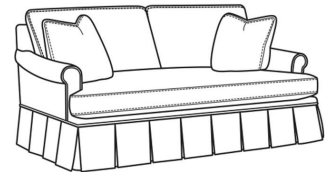

CR LAINE®

STYLE • COMFORT • COLOR

Magnolia / 1230-20B

DESCRIPTION:	Sofa (86W)
OUTSIDE:	86"W x 41"D x 37"H
INSIDE:	75"W x 23"D
SEAT:	21"H
ARM:	25"H
BACK RAIL:	33"H
THROW PILLOWS:	2 - 20"
COM:	Plain: 21.00 yds Repeat of 2-14": 26.25 yds Repeat of 15-27": 28.50 yds
WEIGHT:	160 lbs

Standard Features:

- Knife Edge Back
- French Seamed
- May be shown with optional features

MAGNOLIA

Standard Seat Cushion:	Comfort Down Seat
Standard Back Pillow:	Comfort Down Back

Also available:

Magnolia / 1230-20
Sofa (86W)
Outside: 86W x 41D x 37H
Inside: 75W x 23D

Magnolia / 1230-22
Apt Sofa (78W)
Outside: 78W x 41D x 37H
Inside: 67W x 23D

Magnolia / 1230-22B
Apt Sofa (78W)
Outside: 78W x 41D x 37H
Inside: 67W x 23D