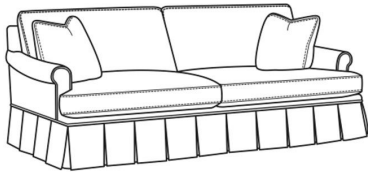

CR LAINE®

STYLE • COMFORT • COLOR

Magnolia / 1230-20B

DESCRIPTION:	Sofa (86W)
OUTSIDE:	86"W x 41"D x 37"H
INSIDE:	75"W x 23"D
SEAT:	21"H
ARM:	25"H
BACK RAIL:	33"H
THROW PILLOWS:	2 - 20"
COM:	Plain: 21.00 yds Repeat of 2-14": 26.25 yds Repeat of 15-27": 28.50 yds
WEIGHT:	160 lbs

Standard Features:

- Knife Edge Back
- French Seamed
- May be shown with optional features

MAGNOLIA

Standard Seat Cushion:	Comfort Down Seat
Standard Back Pillow:	Comfort Down Back

Also available:

Magnolia / 1230-20
Sofa (86W)
Outside: 86W x 41D x 37H
Inside: 75W x 23D

Magnolia / 1230-22
Apt Sofa (78W)
Outside: 78W x 41D x 37H
Inside: 67W x 23D

Magnolia / 1230-22B
Apt Sofa (78W)
Outside: 78W x 41D x 37H
Inside: 67W x 23D