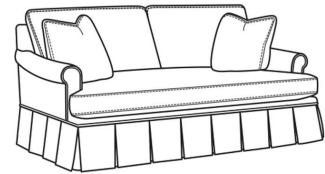

CR LAINE®

STYLE • COMFORT • COLOR

Magnolia / 1230-20

DESCRIPTION:	Sofa (86W)
OUTSIDE:	86"W x 41"D x 37"H
INSIDE:	75"W x 23"D
SEAT:	21"H
ARM:	25"H
BACK RAIL:	33"H
THROW PILLOWS:	2 - 20"
COM:	Plain: 22.50 yds Repeat of 2-14": 28.25 yds Repeat of 15-27": 30.50 yds
WEIGHT:	160 lbs

Standard Features:

Knife Edge Back

French Seamed

May be shown with optional features

MAGNOLIA

Standard Seat Cushion:	Comfort Down Seat
Standard Back Pillow:	Comfort Down Back

Also available:

Magnolia / 1230-20B
Sofa (86W)
Outside: 86W x 41D x 37H
Inside: 75W x 23D

Magnolia / 1230-22
Apt Sofa (78W)
Outside: 78W x 41D x 37H
Inside: 67W x 23D

Magnolia / 1230-22B
Apt Sofa (78W)
Outside: 78W x 41D x 37H
Inside: 67W x 23D