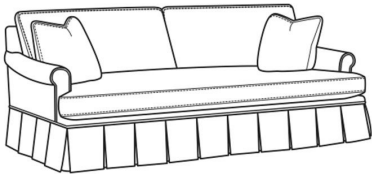

CR LAINE®

STYLE • COMFORT • COLOR

Magnolia / 1230-20

DESCRIPTION:	Sofa (86W)
OUTSIDE:	86"W x 41"D x 37"H
INSIDE:	75"W x 23"D
SEAT:	21"H
ARM:	25"H
BACK RAIL:	33"H
THROW PILLOWS:	2 - 20"
COM:	Plain: 22.50 yds Repeat of 2-14": 28.25 yds Repeat of 15-27": 30.50 yds
WEIGHT:	160 lbs

Standard Features:

Knife Edge Back

French Seamed

May be shown with optional features

MAGNOLIA

Standard Seat Cushion:	Comfort Down Seat
Standard Back Pillow:	Comfort Down Back

Also available:

Magnolia / 1230-20B
Sofa (86W)
Outside: 86W x 41D x 37H
Inside: 75W x 23D

Magnolia / 1230-22
Apt Sofa (78W)
Outside: 78W x 41D x 37H
Inside: 67W x 23D

Magnolia / 1230-22B
Apt Sofa (78W)
Outside: 78W x 41D x 37H
Inside: 67W x 23D