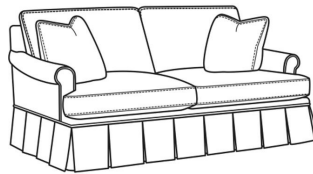

CR LAINE®

STYLE • COMFORT • COLOR

Magnolia / 1230-20

DESCRIPTION:	Sofa (86W)
OUTSIDE:	86"W x 41"D x 37"H
INSIDE:	75"W x 23"D
SEAT:	21"H
ARM:	25"H
BACK RAIL:	33"H
THROW PILLOWS:	2 - 20"
COM:	Plain: 22.50 yds Repeat of 2-14": 28.25 yds Repeat of 15-27": 30.50 yds
WEIGHT:	160 lbs

Standard Features:

Knife Edge Back

French Seamed

May be shown with optional features

MAGNOLIA

Standard Seat Cushion:	Comfort Down Seat
Standard Back Pillow:	Comfort Down Back

Also available:

Magnolia / 1230-20B
Sofa (86W)
Outside: 86W x 41D x 37H
Inside: 75W x 23D

Magnolia / 1230-22
Apt Sofa (78W)
Outside: 78W x 41D x 37H
Inside: 67W x 23D

Magnolia / 1230-22B
Apt Sofa (78W)
Outside: 78W x 41D x 37H
Inside: 67W x 23D