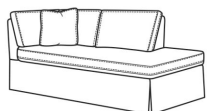

Standard Features:

Box Border Back

French Seamed

Standard with throw pillows (not shown)

Various configurations available; visit a CR Laine retailer for more details.

May be shown with optional features

AVERY

Standard Seat Cushion:	Comfort Down Seat
Standard Back Pillow:	Comfort Down Back

Also available:

3760-10L Corner Sofa (108W)

Avery / 3760-10L

Corner Sofa (108W)

Outside: 108W x 39D x 35H

Inside: 88W x 22.5D

3760-10R Corner Sofa (108W)

Avery / 3760-10R

Corner Sofa (108W)

Outside: 108W x 39D x 35H

Inside: 88W x 22.5D

3760-39LB Corner Sofa Chaise (95W)

Avery / 3760-39LB

Corner Sofa Chaise (95W)

Outside: 95W x 39D x 35H

Inside: 79W x 22.5D

3760-39RB Corner Sofa Chaise (95W)

Avery / 3760-39RB

Corner Sofa Chaise (95W)

Outside: 95W x 39D x 35H

Inside: 79W x 22.5D

3760-11L One Arm Sofa (69W)