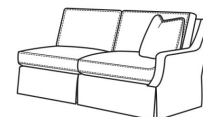

3760-11R One Arm Sofa (69W)

Avery / 3760-11R

One Arm Sofa (69W)

Outside: 69W x 39D x 35H

Inside: 65W x 22.5D