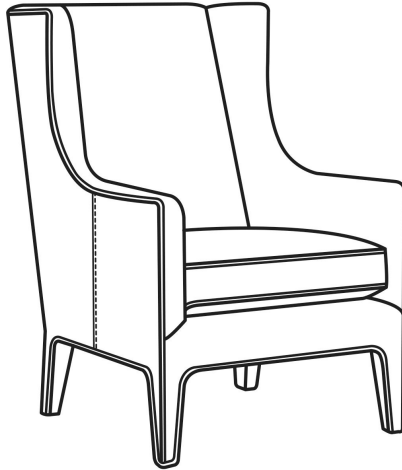

# CR L AINE®

STYLE • COMFORT • COLOR

## Fallon / L1505-05

DESCRIPTION:	Chair (29.5W)
OUTSIDE:	29.5"W x 34"D x 44.5"H
INSIDE:	22.5"W x 20.5"D
SEAT:	20"H
ARM:	22.5"H
COM:	Plain: 112 sq ft
WEIGHT:	75 lbs

## FALLON

Standard Seat Cushion: Hallmark Seat

Also available:

Fallon / 1505-05  
Chair (29.5W)  
Outside: 29.5W x 34D x 44.5H  
Inside: 22.5W x 20.5D