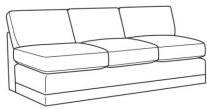

7000-30 Armless Sofa (64w)

Big Easy / 7000-30
Armless Sofa (64W)
Outside: 64W x 39D x 33H
Inside: 64W x 24.5D

7000-12 Corner Chair (39w)

Big Easy / 7000-12
Corner Chair (39W)
Outside: 39W x 39D x 33H
Inside: 24.5W x 24.5D

7000-15 Armless Chair (32w)

Big Easy / 7000-15
Armless Chair (32W)
Outside: 32W x 39D x 33H
Inside: 32W x 24.5D

7000-18L One Arm Chair (36w)

Big Easy / 7000-18L
One Arm Chair (36W)
Outside: 36W x 39D x 33H
Inside: 32W x 24.5D

7000-18R One Arm Chair (36w)

Big Easy / 7000-18R
One Arm Chair (36W)
Outside: 36W x 39D x 33H
Inside: 32W x 24.5D

7000-39LB Corner Sofa Chaise (89w)

Big Easy / 7000-39LB
Corner Sofa Chaise (89W)
Outside: 89W x 39D x 33H
Inside: 73W x 24.5D

7000-39RB Corner Sofa Chaise (89w)

Big Easy / 7000-39RB
Corner Sofa Chaise (89W)
Outside: 89W x 39D x 33H
Inside: 73W x 24.5D

7000-40 Armless Long Sofa (96w)

Big Easy / 7000-40
Armless Long Sofa (96W)
Outside: 96W x 39D x 33H
Inside: 32W x 24.5D