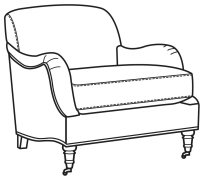

CR LAINE®

STYLE • COMFORT • COLOR

Tilly / 5202-20

DESCRIPTION:	Sofa (78.5W)
OUTSIDE:	78.5"W x 39"D x 34.5"H
INSIDE:	67.5"W x 23"D
SEAT:	21"H
ARM:	25"H
THROW PILLOWS:	2 - 20"
COM:	Plain: 16.00 yds Repeat of 2-14": 20.00 yds Repeat of 15-27": 21.75 yds
WEIGHT:	160 lbs

Standard Features:

- Tight Back
- French Seamed
- Standard with brass casters
- May be shown with optional features

TILLY

Standard Seat Cushion: Comfort Down Seat

Also available:

Tilly / 5202-05
Chair (33W)
Outside: 33W x 39D x 34.5H
Inside: 22W x 23D