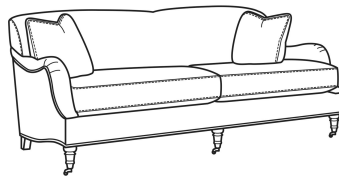

CR LAINE®

STYLE • COMFORT • COLOR

Tilly / 5202-20

DESCRIPTION:	Sofa (78.5W)
OUTSIDE:	78.5"W x 39"D x 34.5"H
INSIDE:	67.5"W x 23"D
SEAT:	21"H
ARM:	25"H
THROW PILLOWS:	2 - 20"
COM:	Plain: 16.00 yds Repeat of 2-14": 20.00 yds Repeat of 15-27": 21.75 yds
WEIGHT:	160 lbs

Standard Features:

- Tight Back
- French Seamed
- Standard with brass casters
- May be shown with optional features

TILLY

Standard Seat Cushion: Comfort Down Seat

Also available:

Tilly / 5202-05
Chair (33W)
Outside: 33W x 39D x 34.5H
Inside: 22W x 23D

Tilly / 5202-21
Long Sofa (86W)
Outside: 86W x 39D x 34.5H
Inside: 75W x 23D