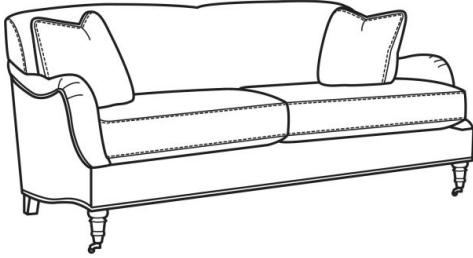

CR LAINE®

STYLE • COMFORT • COLOR

Tilly / 5202-20

DESCRIPTION:	Sofa (78.5W)
OUTSIDE:	78.5"W x 39"D x 34.5"H
INSIDE:	67.5"W x 23"D
SEAT:	21"H
ARM:	25"H
THROW PILLOWS:	2 - 20"
COM:	Plain: 16.00 yds Repeat of 2-14": 20.00 yds Repeat of 15-27": 21.75 yds
WEIGHT:	160 lbs

Standard Features:

- Tight Back
- French Seamed
- Standard with brass casters
- May be shown with optional features

TILLY

Standard Seat Cushion: Comfort Down Seat

Also available:

Tilly / 5202-05
Chair (33W)
Outside: 33W x 39D x 34.5H
Inside: 22W x 23D

Tilly / 5202-21
Long Sofa (86W)
Outside: 86W x 39D x 34.5H
Inside: 75W x 23D