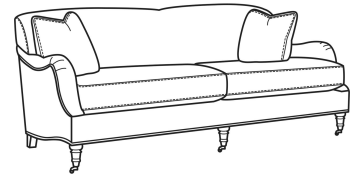

CR LAINE®

STYLE • COMFORT • COLOR

Tilly / 5202-05

| | |
|--------------|--|
| DESCRIPTION: | Chair (33W) |
| OUTSIDE: | 33"W x 39"D x 34.5"H |
| INSIDE: | 22"W x 23"D |
| SEAT: | 21"H |
| ARM: | 25"H |
| COM: | Plain: 8.50 yds Repeat of 2-14": 10.75 yds Repeat of 15-27": 11.50 yds |
| WEIGHT: | 65 lbs |

Standard Features:

- Tight Back
- French Seamed
- Standard with brass casters
- May be shown with optional features

TILLY

Standard Seat Cushion: Comfort Down Seat

Also available:

Tilly / 5202-07
Ottoman (27W X 21D)
Outside: 27W x 21D x 18.5H
Inside: 0W x 0D

Tilly / 5202-20
Sofa (78.5W)
Outside: 78.5W x 39D x 34.5H
Inside: 67.5W x 23D

Tilly / 5202-21
Long Sofa (86W)
Outside: 86W x 39D x 34.5H
Inside: 75W x 23D