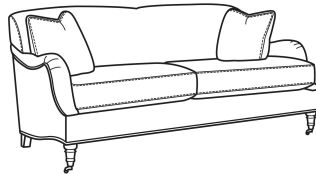

CR LAINE®

STYLE • COMFORT • COLOR

Tilly / 5202-05

| | |
|--------------|--|
| DESCRIPTION: | Chair (33W) |
| OUTSIDE: | 33"W x 39"D x 34.5"H |
| INSIDE: | 22"W x 23"D |
| SEAT: | 21"H |
| ARM: | 25"H |
| COM: | Plain: 8.50 yds Repeat of 2-14": 10.75 yds Repeat of 15-27": 11.50 yds |
| WEIGHT: | 65 lbs |

Standard Features:

- Tight Back
- French Seamed
- Standard with brass casters
- May be shown with optional features

TILLY

Standard Seat Cushion: Comfort Down Seat

Also available:

Tilly / 5202-07
Ottoman (27W X 21D)
Outside: 27W x 21D x 18.5H
Inside: 0W x 0D

Tilly / 5202-20
Sofa (78.5W)
Outside: 78.5W x 39D x 34.5H
Inside: 67.5W x 23D

Tilly / 5202-21
Long Sofa (86W)
Outside: 86W x 39D x 34.5H
Inside: 75W x 23D