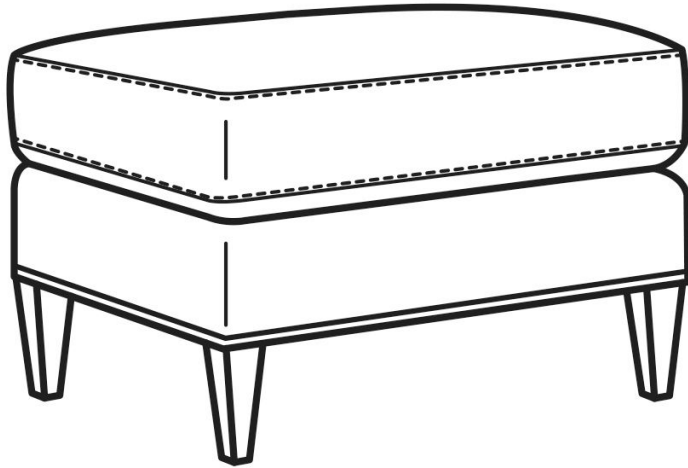

# CR LAINÉ®

STYLE • COMFORT • COLOR

## Tyler / 5201-07

DESCRIPTION: Ottoman (27W X 21D)  
OUTSIDE: 27"W x 21"D x 18.5"H  
COM: Plain: 3.00 yds  
Repeat of 2-14": 3.75 yds  
Repeat of 15-27": 4.25 yds  
WEIGHT: 40 lbs

### Standard Features:

French Seamed

May be shown with optional features

Standard Seat Cushion: **TYLER**  
Hallmark Seat