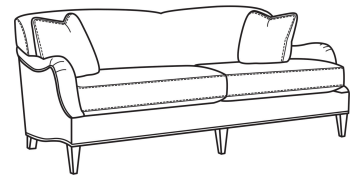

CR LAINE®

STYLE • COMFORT • COLOR

Tyler / 5201-05

DESCRIPTION:	Chair (33W)
OUTSIDE:	33"W x 39"D x 34.5"H
INSIDE:	22"W x 23"D
SEAT:	21"H
ARM:	25"H
COM:	Plain: 8.50 yds Repeat of 2-14": 10.75 yds Repeat of 15-27": 11.50 yds
WEIGHT:	65 lbs

Standard Features:

Tight Back

French Seamed

May be shown with optional features

TYLER

Standard Seat Cushion: Comfort Down Seat

Also available:

Tyler / 5201-07
Ottoman (27W X 21D)
Outside: 27W x 21D x 18.5H
Inside: 0W x 0D

Tyler / 5201-20
Sofa (78.5W)
Outside: 78.5W x 39D x 34.5H
Inside: 67.5W x 23D

Tyler / 5201-21
Long Sofa (86W)
Outside: 86W x 39D x 34.5H
Inside: 75W x 23D