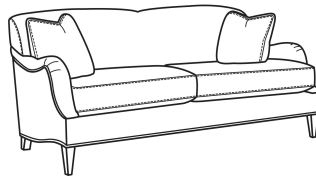

CR LAINE®

STYLE • COMFORT • COLOR

Tyler / 5201-05

DESCRIPTION:	Chair (33W)
OUTSIDE:	33"W x 39"D x 34.5"H
INSIDE:	22"W x 23"D
SEAT:	21"H
ARM:	25"H
COM:	Plain: 8.50 yds Repeat of 2-14": 10.75 yds Repeat of 15-27": 11.50 yds
WEIGHT:	65 lbs

Standard Features:

Tight Back

French Seamed

May be shown with optional features

TYLER

Standard Seat Cushion: Comfort Down Seat

Also available:

Tyler / 5201-07
Ottoman (27W X 21D)
Outside: 27W x 21D x 18.5H
Inside: 0W x 0D

Tyler / 5201-20
Sofa (78.5W)
Outside: 78.5W x 39D x 34.5H
Inside: 67.5W x 23D

Tyler / 5201-21
Long Sofa (86W)
Outside: 86W x 39D x 34.5H
Inside: 75W x 23D