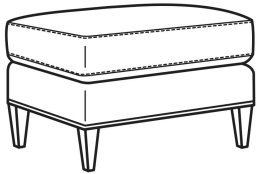

CR LAINE®

STYLE • COMFORT • COLOR

Tyler / 5201-05

DESCRIPTION:	Chair (33W)
OUTSIDE:	33"W x 39"D x 34.5"H
INSIDE:	22"W x 23"D
SEAT:	21"H
ARM:	25"H
COM:	Plain: 8.50 yds Repeat of 2-14": 10.75 yds Repeat of 15-27": 11.50 yds
WEIGHT:	65 lbs

Standard Features:

Tight Back

French Seamed

May be shown with optional features

TYLER

Standard Seat Cushion: Comfort Down Seat

Also available:

Tyler / 5201-07
Ottoman (27W X 21D)
Outside: 27W x 21D x 18.5H
Inside: 0W x 0D

Tyler / 5201-20
Sofa (78.5W)
Outside: 78.5W x 39D x 34.5H
Inside: 67.5W x 23D

Tyler / 5201-21
Long Sofa (86W)
Outside: 86W x 39D x 34.5H
Inside: 75W x 23D