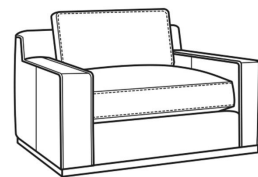

CR LAINE®

STYLE • COMFORT • COLOR

Clark / 4770-21

DESCRIPTION:	Long Sofa (98W)
OUTSIDE:	98"W x 41"D x 33"H
INSIDE:	83"W x 24"D
SEAT:	19"H
ARM:	22.5"H
BACK RAIL:	28"H
THROW PILLOWS:	2 - 20"
COM:	Plain: 17.50 yds Repeat of 2-14": 22.00 yds Repeat of 15-27": 23.75 yds
WEIGHT:	275 lbs

L = available in leather

Standard Features:

Box Border Back

French Seamed

Oak wood base. Wood grain pattern is a natural characteristic of oak

May be shown with optional features

CLARK

Standard Seat Cushion: Comfort Down Seat
Standard Back Pillow: Comfort Down Back

Also available:

Clark / 4770-05
Chair (42W)
Outside: 42W x 41D x 33H
Inside: 27W x 24D

Clark / 4770-20
Sofa (86W)
Outside: 86W x 41D x 33H
Inside: 71W x 24D

Clark / L4770-05
Leather Chair (42W)
Outside: 42W x 41D x 33H
Inside: 27W x 24D

Clark / L4770-20
Leather Sofa (86W)
Outside: 86W x 41D x 33H
Inside: 71W x 24D

Clark / L4770-21
Leather Long Sofa (98W)
Outside: 98W x 41D x 33H
Inside: 83W x 24D