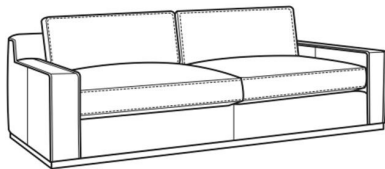

CR LAINE®

STYLE • COMFORT • COLOR

Clark / 4770-21

DESCRIPTION:	Long Sofa (98W)
OUTSIDE:	98"W x 41"D x 33"H
INSIDE:	83"W x 24"D
SEAT:	19"H
ARM:	22.5"H
BACK RAIL:	28"H
THROW PILLOWS:	2 - 20"
COM:	Plain: 17.50 yds Repeat of 2-14": 22.00 yds Repeat of 15-27": 23.75 yds
WEIGHT:	275 lbs

L = available in leather

Standard Features:

Box Border Back

French Seamed

Oak wood base. Wood grain pattern is a natural characteristic of oak

May be shown with optional features

CLARK

Standard Seat Cushion: Comfort Down Seat
Standard Back Pillow: Comfort Down Back

Also available:

Clark / 4770-05
Chair (42W)
Outside: 42W x 41D x 33H
Inside: 27W x 24D

Clark / 4770-20
Sofa (86W)
Outside: 86W x 41D x 33H
Inside: 71W x 24D

Clark / L4770-05
Leather Chair (42W)
Outside: 42W x 41D x 33H
Inside: 27W x 24D

Clark / L4770-20
Leather Sofa (86W)
Outside: 86W x 41D x 33H
Inside: 71W x 24D

Clark / L4770-21
Leather Long Sofa (98W)
Outside: 98W x 41D x 33H
Inside: 83W x 24D