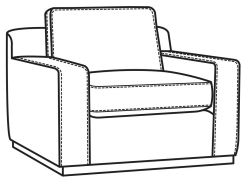

CR LAINE®

STYLE • COMFORT • COLOR

Clark / 4770-21

DESCRIPTION:	Long Sofa (98W)
OUTSIDE:	98"W x 41"D x 33"H
INSIDE:	83"W x 24"D
SEAT:	19"H
ARM:	22.5"H
BACK RAIL:	28"H
THROW PILLOWS:	2 - 20"
COM:	Plain: 17.50 yds Repeat of 2-14": 22.00 yds Repeat of 15-27": 23.75 yds
WEIGHT:	275 lbs

L = available in leather

Standard Features:

Box Border Back

French Seamed

Oak wood base. Wood grain pattern is a natural characteristic of oak

May be shown with optional features

CLARK

Standard Seat Cushion: Comfort Down Seat
Standard Back Pillow: Comfort Down Back

Also available:

Clark / 4770-05
Chair (42W)
Outside: 42W x 41D x 33H
Inside: 27W x 24D

Clark / 4770-20
Sofa (86W)
Outside: 86W x 41D x 33H
Inside: 71W x 24D

Clark / L4770-05
Leather Chair (42W)
Outside: 42W x 41D x 33H
Inside: 27W x 24D

Clark / L4770-20
Leather Sofa (86W)
Outside: 86W x 41D x 33H
Inside: 71W x 24D

Clark / L4770-21
Leather Long Sofa (98W)
Outside: 98W x 41D x 33H
Inside: 83W x 24D