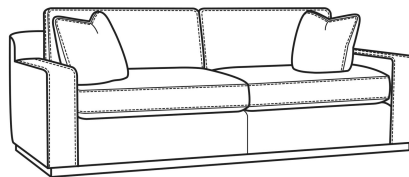

CR LAINE®

STYLE • COMFORT • COLOR

Clark / 4770-21

DESCRIPTION:	Long Sofa (98W)
OUTSIDE:	98"W x 41"D x 33"H
INSIDE:	83"W x 24"D
SEAT:	19"H
ARM:	22.5"H
BACK RAIL:	28"H
THROW PILLOWS:	2 - 20"
COM:	Plain: 17.50 yds Repeat of 2-14": 22.00 yds Repeat of 15-27": 23.75 yds
WEIGHT:	275 lbs

L = available in leather

Standard Features:

Box Border Back

French Seamed

Oak wood base. Wood grain pattern is a natural characteristic of oak

May be shown with optional features

CLARK

Standard Seat Cushion: Comfort Down Seat
Standard Back Pillow: Comfort Down Back

Also available:

Clark / 4770-05
Chair (42W)
Outside: 42W x 41D x 33H
Inside: 27W x 24D

Clark / 4770-20
Sofa (86W)
Outside: 86W x 41D x 33H
Inside: 71W x 24D

Clark / L4770-05
Leather Chair (42W)
Outside: 42W x 41D x 33H
Inside: 27W x 24D

Clark / L4770-20
Leather Sofa (86W)
Outside: 86W x 41D x 33H
Inside: 71W x 24D

Clark / L4770-21
Leather Long Sofa (98W)
Outside: 98W x 41D x 33H
Inside: 83W x 24D