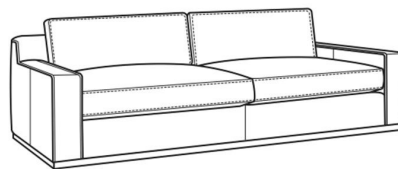

CR LAINE®

STYLE • COMFORT • COLOR

Clark / 4770-21

DESCRIPTION:	Long Sofa (98W)
OUTSIDE:	98"W x 41"D x 33"H
INSIDE:	83"W x 24"D
SEAT:	19"H
ARM:	22.5"H
BACK RAIL:	28"H
THROW PILLOWS:	2 - 20"
COM:	Plain: 17.50 yds Repeat of 2-14": 22.00 yds Repeat of 15-27": 23.75 yds
WEIGHT:	275 lbs

L = available in leather

Standard Features:

Box Border Back

French Seamed

Oak wood base. Wood grain pattern is a natural characteristic of oak

May be shown with optional features

CLARK

Standard Seat Cushion: Comfort Down Seat
Standard Back Pillow: Comfort Down Back

Also available:

Clark / 4770-05
Chair (42W)
Outside: 42W x 41D x 33H
Inside: 27W x 24D

Clark / 4770-20
Sofa (86W)
Outside: 86W x 41D x 33H
Inside: 71W x 24D

Clark / L4770-05
Leather Chair (42W)
Outside: 42W x 41D x 33H
Inside: 27W x 24D

Clark / L4770-20
Leather Sofa (86W)
Outside: 86W x 41D x 33H
Inside: 71W x 24D

Clark / L4770-21
Leather Long Sofa (98W)
Outside: 98W x 41D x 33H
Inside: 83W x 24D