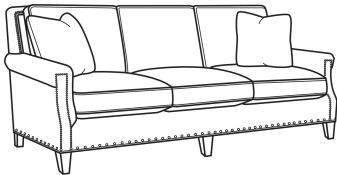

## Warwick / L5051-01

DESCRIPTION:	Long Sofa (98W)
OUTSIDE:	98"W x 41"D x 37"H
INSIDE:	86"W x 23"D
SEAT:	22"H
ARM:	25.5"H
BACK RAIL:	37"H
COM:	Plain: 283 sq ft
WEIGHT:	160 lbs

**L** = available in leather

### Standard Features:

Box Border Back

Standard with small/medium nail trim

May be shown with optional features

## WARWICK

Standard Seat Cushion:	Comfort Down Seat
Standard Back Pillow:	Comfort Down Back

Also available:

Warwick / 5051-00  
Sofa (86W)  
Outside: 86W x 41D x 37H  
Inside: 74W x 23D

Warwick / 5051-01  
Long Sofa (98W)  
Outside: 98W x 41D x 37H  
Inside: 86W x 23D