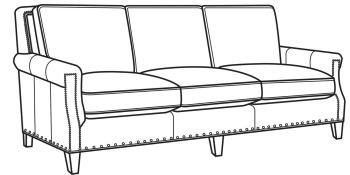

## Warwick / L5051-01

DESCRIPTION:	Long Sofa (98W)
OUTSIDE:	98"W x 41"D x 37"H
INSIDE:	86"W x 23"D
SEAT:	22"H
ARM:	25.5"H
BACK RAIL:	37"H
COM:	Plain: 283 sq ft
WEIGHT:	160 lbs

**L** = available in leather

### Standard Features:

Box Border Back

Standard with small/medium nail trim

May be shown with optional features

## WARWICK

Standard Seat Cushion:	Comfort Down Seat
Standard Back Pillow:	Comfort Down Back

Also available:

Warwick / 5051-00  
Sofa (86W)  
Outside: 86W x 41D x 37H  
Inside: 74W x 23D

Warwick / 5051-01  
Long Sofa (98W)  
Outside: 98W x 41D x 37H  
Inside: 86W x 23D

Warwick / L5051-00  
Leather Sofa (86W)  
Outside: 86W x 41D x 37H  
Inside: 74W x 23D