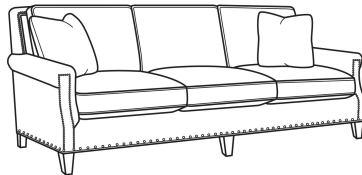

## Warwick / L5051-01

DESCRIPTION:	Long Sofa (98W)
OUTSIDE:	98"W x 41"D x 37"H
INSIDE:	86"W x 23"D
SEAT:	22"H
ARM:	25.5"H
BACK RAIL:	37"H
COM:	Plain: 283 sq ft
WEIGHT:	160 lbs

**L** = available in leather

### Standard Features:

Box Border Back

Standard with small/medium nail trim

May be shown with optional features

## WARWICK

Standard Seat Cushion:	Comfort Down Seat
Standard Back Pillow:	Comfort Down Back

Also available:

Warwick / 5051-00  
Sofa (86W)  
Outside: 86W x 41D x 37H  
Inside: 74W x 23D

Warwick / 5051-01  
Long Sofa (98W)  
Outside: 98W x 41D x 37H  
Inside: 86W x 23D