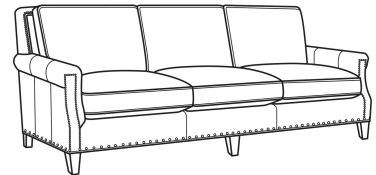

## Warwick / L5051-00

DESCRIPTION:	Sofa (86W)
OUTSIDE:	86"W x 41"D x 37"H
INSIDE:	74"W x 23"D
SEAT:	22"H
ARM:	25.5"H
BACK RAIL:	37"H
COM:	Plain: 258 sq ft
WEIGHT:	160 lbs

**L** = available in leather

Standard Features:

Box Border Back

Standard with small/medium nail trim

May be shown with optional features

## WARWICK

Standard Seat Cushion:	Comfort Down Seat
Standard Back Pillow:	Comfort Down Back

Also available:

Warwick / 5051-00  
Sofa (86W)  
Outside: 86W x 41D x 37H  
Inside: 74W x 23D

Warwick / 5051-01  
Long Sofa (98W)  
Outside: 98W x 41D x 37H  
Inside: 86W x 23D

Warwick / L5051-01  
Leather Long Sofa (98W)  
Outside: 98W x 41D x 37H  
Inside: 86W x 23D