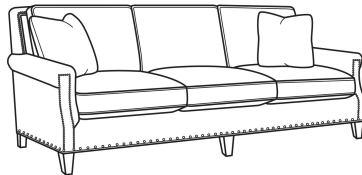

## Warwick / L5051-00

DESCRIPTION:	Sofa (86W)
OUTSIDE:	86"W x 41"D x 37"H
INSIDE:	74"W x 23"D
SEAT:	22"H
ARM:	25.5"H
BACK RAIL:	37"H
COM:	Plain: 258 sq ft
WEIGHT:	160 lbs

**L** = available in leather

Standard Features:

Box Border Back

Standard with small/medium nail trim

May be shown with optional features

## WARWICK

Standard Seat Cushion:	Comfort Down Seat
Standard Back Pillow:	Comfort Down Back

Also available:

Warwick / 5051-00  
Sofa (86W)  
Outside: 86W x 41D x 37H  
Inside: 74W x 23D

Warwick / 5051-01  
Long Sofa (98W)  
Outside: 98W x 41D x 37H  
Inside: 86W x 23D

Warwick / L5051-01  
Leather Long Sofa (98W)  
Outside: 98W x 41D x 37H  
Inside: 86W x 23D