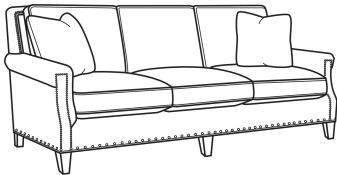

## Warwick / L5051-00

DESCRIPTION:	Sofa (86W)
OUTSIDE:	86"W x 41"D x 37"H
INSIDE:	74"W x 23"D
SEAT:	22"H
ARM:	25.5"H
BACK RAIL:	37"H
COM:	Plain: 258 sq ft
WEIGHT:	160 lbs

**L** = available in leather

Standard Features:

Box Border Back

Standard with small/medium nail trim

May be shown with optional features

## WARWICK

Standard Seat Cushion:	Comfort Down Seat
Standard Back Pillow:	Comfort Down Back

Also available:

Warwick / 5051-00  
Sofa (86W)  
Outside: 86W x 41D x 37H  
Inside: 74W x 23D

Warwick / 5051-01  
Long Sofa (98W)  
Outside: 98W x 41D x 37H  
Inside: 86W x 23D

Warwick / L5051-01  
Leather Long Sofa (98W)  
Outside: 98W x 41D x 37H  
Inside: 86W x 23D