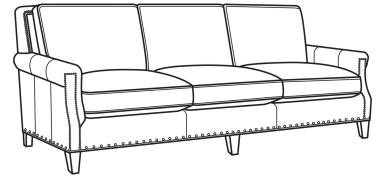

CR LAINE®

STYLE • COMFORT • COLOR

Warwick / 5051-01

DESCRIPTION:	Long Sofa (98W)
OUTSIDE:	98"W x 41"D x 37"H
INSIDE:	86"W x 23"D
SEAT:	22"H
ARM:	25.5"H
BACK RAIL:	37"H
THROW PILLOWS:	2 - 20"
COM:	Plain: 24.50 yds Repeat of 2-14": 30.75 yds Repeat of 15-27": 33.25 yds
WEIGHT:	160 lbs

L = available in leather

Standard Features:

Box Border Back

Standard with small/medium nail trim

May be shown with optional features

	WARWICK
Standard Seat Cushion:	Comfort Down Seat
Standard Back Pillow:	Comfort Down Back

Also available:

Warwick / 5051-00
Sofa (86W)
Outside: 86W x 41D x 37H
Inside: 74W x 23D

Warwick / L5051-00
Leather Sofa (86W)
Outside: 86W x 41D x 37H
Inside: 74W x 23D

Warwick / L5051-01
Leather Long Sofa (98W)
Outside: 98W x 41D x 37H
Inside: 86W x 23D