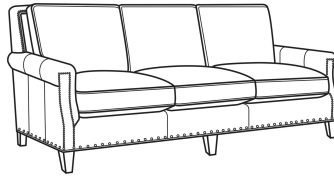

CR LAINE®

STYLE • COMFORT • COLOR

Warwick / 5051-01

DESCRIPTION:	Long Sofa (98W)
OUTSIDE:	98"W x 41"D x 37"H
INSIDE:	86"W x 23"D
SEAT:	22"H
ARM:	25.5"H
BACK RAIL:	37"H
THROW PILLOWS:	2 - 20"
COM:	Plain: 24.50 yds Repeat of 2-14": 30.75 yds Repeat of 15-27": 33.25 yds
WEIGHT:	160 lbs

L = available in leather

Standard Features:

Box Border Back

Standard with small/medium nail trim

May be shown with optional features

	WARWICK
Standard Seat Cushion:	Comfort Down Seat
Standard Back Pillow:	Comfort Down Back

Also available:

Warwick / 5051-00
Sofa (86W)
Outside: 86W x 41D x 37H
Inside: 74W x 23D

Warwick / L5051-00
Leather Sofa (86W)
Outside: 86W x 41D x 37H
Inside: 74W x 23D

Warwick / L5051-01
Leather Long Sofa (98W)
Outside: 98W x 41D x 37H
Inside: 86W x 23D