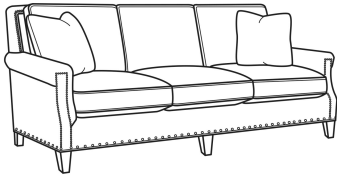

CR LAINE®

STYLE • COMFORT • COLOR

Warwick / 5051-01

DESCRIPTION:	Long Sofa (98W)
OUTSIDE:	98"W x 41"D x 37"H
INSIDE:	86"W x 23"D
SEAT:	22"H
ARM:	25.5"H
BACK RAIL:	37"H
THROW PILLOWS:	2 - 20"
COM:	Plain: 24.50 yds Repeat of 2-14": 30.75 yds Repeat of 15-27": 33.25 yds
WEIGHT:	160 lbs

L = available in leather

Standard Features:

Box Border Back

Standard with small/medium nail trim

May be shown with optional features

	WARWICK
Standard Seat Cushion:	Comfort Down Seat
Standard Back Pillow:	Comfort Down Back

Also available:

Warwick / 5051-00
Sofa (86W)
Outside: 86W x 41D x 37H
Inside: 74W x 23D

Warwick / L5051-00
Leather Sofa (86W)
Outside: 86W x 41D x 37H
Inside: 74W x 23D

Warwick / L5051-01
Leather Long Sofa (98W)
Outside: 98W x 41D x 37H
Inside: 86W x 23D