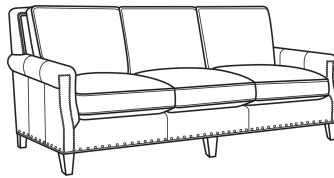

## Warwick / 5051-00

DESCRIPTION:	Sofa (86W)
OUTSIDE:	86"W x 41"D x 37"H
INSIDE:	74"W x 23"D
SEAT:	22"H
ARM:	25.5"H
BACK RAIL:	37"H
THROW PILLOWS:	2 - 20"
COM:	Plain: 20.00 yds Repeat of 2-14": 25.00 yds Repeat of 15-27": 27.00 yds
WEIGHT:	160 lbs

### Standard Features:

Box Border Back

Standard with small/medium nail trim

May be shown with optional features

	<b>WARWICK</b>
Standard Seat Cushion:	Comfort Down Seat
Standard Back Pillow:	Comfort Down Back

### Also available:

Warwick / 5051-01  
Long Sofa (98W)  
Outside: 98W x 41D x 37H  
Inside: 86W x 23D

Warwick / L5051-00  
Leather Sofa (86W)  
Outside: 86W x 41D x 37H  
Inside: 74W x 23D

Warwick / L5051-01  
Leather Long Sofa (98W)  
Outside: 98W x 41D x 37H  
Inside: 86W x 23D