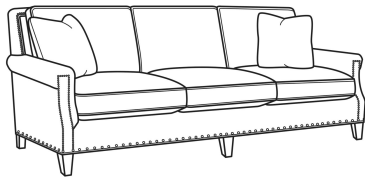

## Warwick / 5051-00

DESCRIPTION:	Sofa (86W)
OUTSIDE:	86"W x 41"D x 37"H
INSIDE:	74"W x 23"D
SEAT:	22"H
ARM:	25.5"H
BACK RAIL:	37"H
THROW PILLOWS:	2 - 20"
COM:	Plain: 20.00 yds Repeat of 2-14": 25.00 yds Repeat of 15-27": 27.00 yds
WEIGHT:	160 lbs

### Standard Features:

Box Border Back

Standard with small/medium nail trim

May be shown with optional features

	<b>WARWICK</b>
Standard Seat Cushion:	Comfort Down Seat
Standard Back Pillow:	Comfort Down Back

### Also available:

Warwick / 5051-01  
Long Sofa (98W)  
Outside: 98W x 41D x 37H  
Inside: 86W x 23D

Warwick / L5051-00  
Leather Sofa (86W)  
Outside: 86W x 41D x 37H  
Inside: 74W x 23D

Warwick / L5051-01  
Leather Long Sofa (98W)  
Outside: 98W x 41D x 37H  
Inside: 86W x 23D