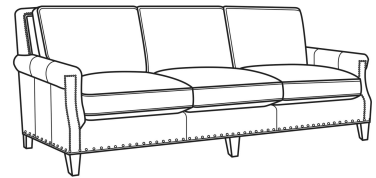

## Warwick / 5051-00

DESCRIPTION:	Sofa (86W)
OUTSIDE:	86"W x 41"D x 37"H
INSIDE:	74"W x 23"D
SEAT:	22"H
ARM:	25.5"H
BACK RAIL:	37"H
THROW PILLOWS:	2 - 20"
COM:	Plain: 20.00 yds Repeat of 2-14": 25.00 yds Repeat of 15-27": 27.00 yds
WEIGHT:	160 lbs

### Standard Features:

Box Border Back

Standard with small/medium nail trim

May be shown with optional features

	<b>WARWICK</b>
Standard Seat Cushion:	Comfort Down Seat
Standard Back Pillow:	Comfort Down Back

### Also available:

Warwick / 5051-01  
Long Sofa (98W)  
Outside: 98W x 41D x 37H  
Inside: 86W x 23D

Warwick / L5051-00  
Leather Sofa (86W)  
Outside: 86W x 41D x 37H  
Inside: 74W x 23D

Warwick / L5051-01  
Leather Long Sofa (98W)  
Outside: 98W x 41D x 37H  
Inside: 86W x 23D