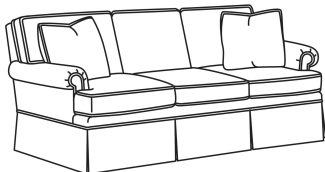

Standard Back Pillow: Fiber Back

Also available:

CD88 Series / CD8807
Ottoman (27W X 21D)
Outside: 27W x 21D x 17.5H
Inside: 0W x 0D

CD88 Series / CD8800K
Sofa (81W)
Outside: 81W x 39D x 37H
Inside: 67.5W x 22D

CD88 Series / CD8800K-2
Sofa (81W)
Outside: 81W x 39D x 37H
Inside: 67.5W x 22D

CD88 Series / CD8800R
Sofa (81W)
Outside: 81W x 39D x 37H
Inside: 67.5W x 22D

CD88 Series / CD8800R-2
Sofa (81W)
Outside: 81W x 39D x 37H
Inside: 67.5W x 22D