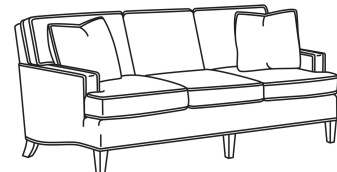

Standard Features:

This style is a custom configuration from our CUSTOM DESIGN COLLECTIONS.

Additional configurations available

May be shown with optional features

CD88 SERIES

Standard Seat Cushion: Hallmark Seat

Standard Back Pillow: Fiber Back

Also available:

CD88 Series / CD8807
Ottoman (27W X 21D)
Outside: 27W x 21D x 17.5H
Inside: 0W x 0D

CD88 Series / CD8800K
Sofa (81W)
Outside: 81W x 39D x 37H
Inside: 67.5W x 22D

CD88 Series / CD8800K-2
Sofa (81W)
Outside: 81W x 39D x 37H
Inside: 67.5W x 22D

CD88 Series / CD8800R
Sofa (81W)
Outside: 81W x 39D x 37H
Inside: 67.5W x 22D

CD88 Series / CD8800R-2
Sofa (81W)
Outside: 81W x 39D x 37H
Inside: 67.5W x 22D