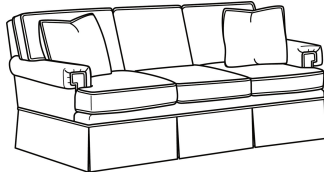

Standard Features:

This style is a custom configuration from our CUSTOM DESIGN COLLECTIONS.

Additional configurations available

May be shown with optional features

CD88 SERIES

Standard Seat Cushion: Hallmark Seat

Standard Back Pillow: Fiber Back

Also available:

CD88 Series / CD8807
Ottoman (27W X 21D)
Outside: 27W x 21D x 17.5H
Inside: 0W x 0D

CD88 Series / CD8800K
Sofa (81W)
Outside: 81W x 39D x 37H
Inside: 67.5W x 22D