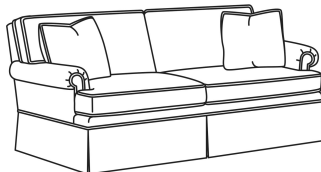

CD88 Series / CD8800R-2
Sofa (81W)
Outside: 81W x 39D x 37H
Inside: 67.5W x 22D