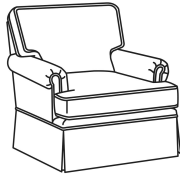

CD88 Series / CD8805R-SW
Swivel Chair (35.5W)
Outside: 35.5W x 39D x 37H
Inside: 21.5W x 22D