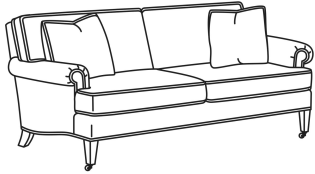

Also available:

CD88 Series / CD8800K
Sofa (81W)
Outside: 81W x 39D x 37H
Inside: 67.5W x 22D

CD88 Series / CD8800K-2
Sofa (81W)
Outside: 81W x 39D x 37H
Inside: 67.5W x 22D

CD88 Series / CD8800R
Sofa (81W)
Outside: 81W x 39D x 37H
Inside: 67.5W x 22D

CD88 Series / CD8800R-2
Sofa (81W)
Outside: 81W x 39D x 37H
Inside: 67.5W x 22D

CD88 Series / CD8800T
Sofa (77W)
Outside: 77W x 39D x 37H
Inside: 67.5W x 22D

CD88 Series / CD8801E
Long Sofa (86W)
Outside: 86W x 39D x 37H
Inside: 74W x 22D

CD88 Series / CD8801R-2
 Long Sofa (88W)
 Outside: 88W x 39D x 37H
 Inside: 74W x 22D

CD88 Series / CD8801T
 Long Sofa (84.5W)
 Outside: 84.5W x 39D x 37H
 Inside: 74W x 22D

CD88 Series / CD8802K
 Apt Sofa (75.5W)
 Outside: 75.5W x 39D x 37H
 Inside: 62W x 22D