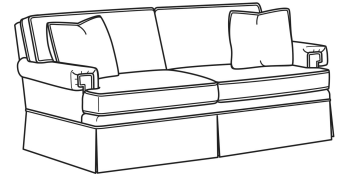

CD88 Series / CD8802K
Apt Sofa (75.5W)
Outside: 75.5W x 39D x 37H
Inside: 62W x 22D