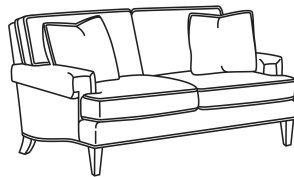

CD88 Series / CD8801R-2
 Long Sofa (88W)
 Outside: 88W x 39D x 37H
 Inside: 74W x 22D

CD88 Series / CD8801T
 Long Sofa (84.5W)
 Outside: 84.5W x 39D x 37H
 Inside: 74W x 22D

CD88 Series / CD8802K
 Apt Sofa (75.5W)
 Outside: 75.5W x 39D x 37H
 Inside: 62W x 22D

CD88 Series / CD8802R
 Apt Sofa (75.5W)
 Outside: 75.5W x 39D x 37H
 Inside: 62W x 22D

CD88 Series / CD8802S
 Apt Sofa (75.5W)
 Outside: 75.5W x 39D x 37H
 Inside: 62W x 22D

CD88 Series / CD8802T
 Apt Sofa (71.5W)
 Outside: 71.5W x 39D x 37H
 Inside: 62W x 22D

CD88 Series / CD8804E
 Loveseat (61.5W)
 Outside: 61.5W x 39D x 37H
 Inside: 49W x 22D

CD88 Series / CD8804K
 Loveseat (63.5W)
 Outside: 63.5W x 39D x 37H
 Inside: 49W x 22D

CD88 Series / CD8804R
 Loveseat (63.5W)
 Outside: 63.5W x 39D x 37H
 Inside: 49W x 22D