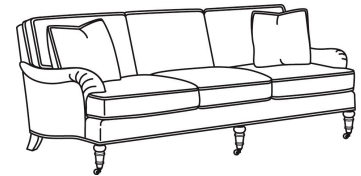

Standard Features:

This style is a custom configuration from our CUSTOM DESIGN COLLECTIONS.

Additional configurations available

May be shown with optional features

CD88 SERIES

Standard Seat Cushion: Hallmark Seat
Standard Back Pillow: Fiber Back

Also available:

CD88 Series / CD8800K
Sofa (81W)
Outside: 81W x 39D x 37H
Inside: 67.5W x 22D

CD88 Series / CD8800K-2
Sofa (81W)
Outside: 81W x 39D x 37H
Inside: 67.5W x 22D

CD88 Series / CD8800R
Sofa (81W)
Outside: 81W x 39D x 37H
Inside: 67.5W x 22D

CD88 Series / CD8800R-2
Sofa (81W)
Outside: 81W x 39D x 37H
Inside: 67.5W x 22D

CD88 Series / CD8800T
Sofa (77W)
Outside: 77W x 39D x 37H
Inside: 67.5W x 22D

CD88 Series / CD8801E
Long Sofa (86W)
Outside: 86W x 39D x 37H
Inside: 74W x 22D