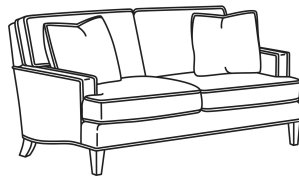

CD88 Series / CD8804E
 Loveseat (61.5W)
 Outside: 61.5W x 39D x 37H
 Inside: 49W x 22D

CD88 Series / CD8804K
 Loveseat (63.5W)
 Outside: 63.5W x 39D x 37H
 Inside: 49W x 22D

CD88 Series / CD8804R
 Loveseat (63.5W)
 Outside: 63.5W x 39D x 37H
 Inside: 49W x 22D

CD88 Series / CD8804S
 Loveseat (63.5W)
 Outside: 63.5W x 39D x 37H
 Inside: 49W x 22D

CD88 Series / CD8804T
 Loveseat (60W)
 Outside: 60W x 39D x 37H
 Inside: 49W x 22D

CD88 Series / CD8805E
 Chair (33W)
 Outside: 33W x 39D x 37H
 Inside: 21.5W x 22D