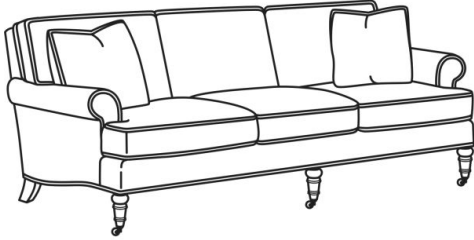

CR LAINE®

STYLE • COMFORT • COLOR

CD88 Series / CD8801S

DESCRIPTION:	Long Sofa (88W)
OUTSIDE:	88"W x 39"D x 37"H
INSIDE:	74"W x 22"D
SEAT:	20.5"H
ARM:	24.5"H
BACK RAIL:	33"H
THROW PILLOWS:	2 - 18"
COM:	Plain: 22.00 yds Repeat of 2-14": 27.50 yds Repeat of 15-27": 29.75 yds
WEIGHT:	160 lbs

Standard Features:

This style is a custom configuration from our CUSTOM DESIGN COLLECTIONS.

Additional configurations available

May be shown with optional features

CD88 SERIES

Standard Seat Cushion: Hallmark Seat
Standard Back Pillow: Fiber Back

Also available:

CD88 Series / CD8800K
Sofa (81W)
Outside: 81W x 39D x 37H
Inside: 67.5W x 22D

CD88 Series / CD8800K-2
Sofa (81W)
Outside: 81W x 39D x 37H
Inside: 67.5W x 22D

CD88 Series / CD8800R
Sofa (81W)
Outside: 81W x 39D x 37H
Inside: 67.5W x 22D

CD88 Series / CD8804E
 Loveseat (61.5W)
 Outside: 61.5W x 39D x 37H
 Inside: 49W x 22D

CD88 Series / CD8804K
 Loveseat (63.5W)
 Outside: 63.5W x 39D x 37H
 Inside: 49W x 22D

CD88 Series / CD8804R
 Loveseat (63.5W)
 Outside: 63.5W x 39D x 37H
 Inside: 49W x 22D