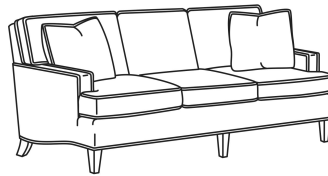

CR LAINE®

STYLE • COMFORT • COLOR

CD88 Series / CD8801S

DESCRIPTION:	Long Sofa (88W)
OUTSIDE:	88"W x 39"D x 37"H
INSIDE:	74"W x 22"D
SEAT:	20.5"H
ARM:	24.5"H
BACK RAIL:	33"H
THROW PILLOWS:	2 - 18"
COM:	Plain: 22.00 yds Repeat of 2-14": 27.50 yds Repeat of 15-27": 29.75 yds
WEIGHT:	160 lbs

Standard Features:

This style is a custom configuration from our CUSTOM DESIGN COLLECTIONS.

Additional configurations available

May be shown with optional features

CD88 SERIES

Standard Seat Cushion: Hallmark Seat
Standard Back Pillow: Fiber Back

Also available:

CD88 Series / CD8800K
Sofa (81W)
Outside: 81W x 39D x 37H
Inside: 67.5W x 22D

CD88 Series / CD8800K-2
Sofa (81W)
Outside: 81W x 39D x 37H
Inside: 67.5W x 22D

CD88 Series / CD8800R
Sofa (81W)
Outside: 81W x 39D x 37H
Inside: 67.5W x 22D

CD88 Series / CD8800R-2
Sofa (81W)
Outside: 81W x 39D x 37H
Inside: 67.5W x 22D

CD88 Series / CD8800T
Sofa (77W)
Outside: 77W x 39D x 37H
Inside: 67.5W x 22D

CD88 Series / CD8801E
Long Sofa (86W)
Outside: 86W x 39D x 37H
Inside: 74W x 22D