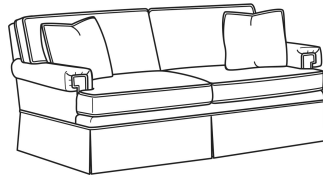

CR LAINE®

STYLE • COMFORT • COLOR

CD88 Series / CD8801S

DESCRIPTION:	Long Sofa (88W)
OUTSIDE:	88"W x 39"D x 37"H
INSIDE:	74"W x 22"D
SEAT:	20.5"H
ARM:	24.5"H
BACK RAIL:	33"H
THROW PILLOWS:	2 - 18"
COM:	Plain: 22.00 yds Repeat of 2-14": 27.50 yds Repeat of 15-27": 29.75 yds
WEIGHT:	160 lbs

Standard Features:

This style is a custom configuration from our CUSTOM DESIGN COLLECTIONS.

Additional configurations available

May be shown with optional features

CD88 SERIES

Standard Seat Cushion: Hallmark Seat
Standard Back Pillow: Fiber Back

Also available:

CD88 Series / CD8800K
Sofa (81W)
Outside: 81W x 39D x 37H
Inside: 67.5W x 22D

CD88 Series / CD8800K-2
Sofa (81W)
Outside: 81W x 39D x 37H
Inside: 67.5W x 22D

CD88 Series / CD8800R
Sofa (81W)
Outside: 81W x 39D x 37H
Inside: 67.5W x 22D