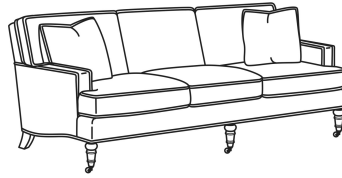

Also available:

CD88 Series / CD8800K
Sofa (81W)
Outside: 81W x 39D x 37H
Inside: 67.5W x 22D

CD88 Series / CD8800K-2
Sofa (81W)
Outside: 81W x 39D x 37H
Inside: 67.5W x 22D

CD88 Series / CD8800R
Sofa (81W)
Outside: 81W x 39D x 37H
Inside: 67.5W x 22D

CD88 Series / CD8800R-2
Sofa (81W)
Outside: 81W x 39D x 37H
Inside: 67.5W x 22D

CD88 Series / CD8800T
Sofa (77W)
Outside: 77W x 39D x 37H
Inside: 67.5W x 22D

CD88 Series / CD8801E
Long Sofa (86W)
Outside: 86W x 39D x 37H
Inside: 74W x 22D

CD88 Series / CD8801R-2
 Long Sofa (88W)
 Outside: 88W x 39D x 37H
 Inside: 74W x 22D

CD88 Series / CD8801T
 Long Sofa (84.5W)
 Outside: 84.5W x 39D x 37H
 Inside: 74W x 22D

CD88 Series / CD8802K
 Apt Sofa (75.5W)
 Outside: 75.5W x 39D x 37H
 Inside: 62W x 22D