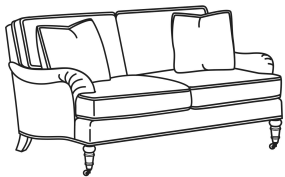

CD88 Series / CD8804E
Loveseat (61.5W)
Outside: 61.5W x 39D x 37H
Inside: 49W x 22D