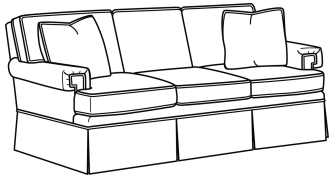

CR LAINE®

STYLE • COMFORT • COLOR

CD88 Series / CD8801S

DESCRIPTION:	Long Sofa (88W)
OUTSIDE:	88"W x 39"D x 37"H
INSIDE:	74"W x 22"D
SEAT:	20.5"H
ARM:	24.5"H
BACK RAIL:	33"H
THROW PILLOWS:	2 - 18"
COM:	Plain: 22.00 yds Repeat of 2-14": 27.50 yds Repeat of 15-27": 29.75 yds
WEIGHT:	160 lbs

Standard Features:

This style is a custom configuration from our CUSTOM DESIGN COLLECTIONS.

Additional configurations available

May be shown with optional features

CD88 SERIES

Standard Seat Cushion: Hallmark Seat
Standard Back Pillow: Fiber Back

Also available:

CD88 Series / CD8800K
Sofa (81W)
Outside: 81W x 39D x 37H
Inside: 67.5W x 22D

CD88 Series / CD8800K-2
Sofa (81W)
Outside: 81W x 39D x 37H
Inside: 67.5W x 22D

CD88 Series / CD8800R
Sofa (81W)
Outside: 81W x 39D x 37H
Inside: 67.5W x 22D