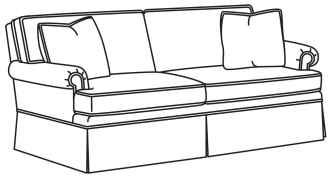

Standard Features:

This style is a custom configuration from our CUSTOM DESIGN COLLECTIONS.

Additional configurations available

May be shown with optional features

CD88 SERIES

Standard Seat Cushion: Hallmark Seat
Standard Back Pillow: Fiber Back

Also available:

CD88 Series / CD8800K
Sofa (81W)
Outside: 81W x 39D x 37H
Inside: 67.5W x 22D

CD88 Series / CD8800K-2
Sofa (81W)
Outside: 81W x 39D x 37H
Inside: 67.5W x 22D

CD88 Series / CD8800R
Sofa (81W)
Outside: 81W x 39D x 37H
Inside: 67.5W x 22D

CD88 Series / CD8800R-2
Sofa (81W)
Outside: 81W x 39D x 37H
Inside: 67.5W x 22D

CD88 Series / CD8800T
Sofa (77W)
Outside: 77W x 39D x 37H
Inside: 67.5W x 22D

CD88 Series / CD8801E
Long Sofa (86W)
Outside: 86W x 39D x 37H
Inside: 74W x 22D