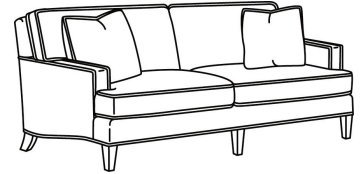

CD88 Series / CD8802T
Apt Sofa (71.5W)
Outside: 71.5W x 39D x 37H
Inside: 62W x 22D