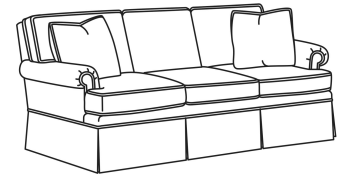

CR LAINE®

STYLE • COMFORT • COLOR

CD88 Series / CD8801S

DESCRIPTION:	Long Sofa (88W)
OUTSIDE:	88"W x 39"D x 37"H
INSIDE:	74"W x 22"D
SEAT:	20.5"H
ARM:	24.5"H
BACK RAIL:	33"H
THROW PILLOWS:	2 - 18"
COM:	Plain: 22.00 yds Repeat of 2-14": 27.50 yds Repeat of 15-27": 29.75 yds
WEIGHT:	160 lbs

Standard Features:

This style is a custom configuration from our CUSTOM DESIGN COLLECTIONS.

Additional configurations available

May be shown with optional features

CD88 SERIES

Standard Seat Cushion: Hallmark Seat
Standard Back Pillow: Fiber Back

Also available:

CD88 Series / CD8800K
Sofa (81W)
Outside: 81W x 39D x 37H
Inside: 67.5W x 22D

CD88 Series / CD8800K-2
Sofa (81W)
Outside: 81W x 39D x 37H
Inside: 67.5W x 22D

CD88 Series / CD8800R
Sofa (81W)
Outside: 81W x 39D x 37H
Inside: 67.5W x 22D