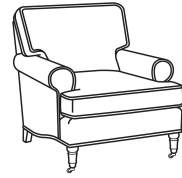

CD88 Series / CD8805S
Chair (35.5W)
Outside: 35.5W x 39D x 37H
Inside: 21.5W x 22D