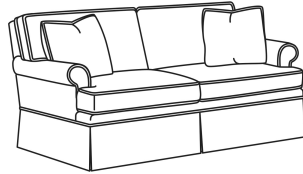

CD88 Series / CD8802S
Apt Sofa (75.5W)
Outside: 75.5W x 39D x 37H
Inside: 62W x 22D