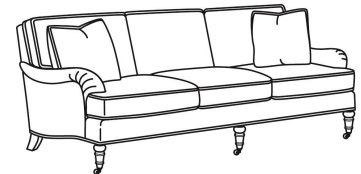

Standard Features:

This style is a custom configuration from our CUSTOM DESIGN COLLECTIONS.

Additional configurations available

May be shown with optional features

CD88 SERIES

Standard Seat Cushion: Hallmark Seat
Standard Back Pillow: Fiber Back

Also available:

CD88 Series / CD8800K
Sofa (81W)
Outside: 81W x 39D x 37H
Inside: 67.5W x 22D

CD88 Series / CD8800K-2
Sofa (81W)
Outside: 81W x 39D x 37H
Inside: 67.5W x 22D

CD88 Series / CD8800R
Sofa (81W)
Outside: 81W x 39D x 37H
Inside: 67.5W x 22D

CD88 Series / CD8800R-2
Sofa (81W)
Outside: 81W x 39D x 37H
Inside: 67.5W x 22D

CD88 Series / CD8800T
Sofa (77W)
Outside: 77W x 39D x 37H
Inside: 67.5W x 22D

CD88 Series / CD8801E
Long Sofa (86W)
Outside: 86W x 39D x 37H
Inside: 74W x 22D