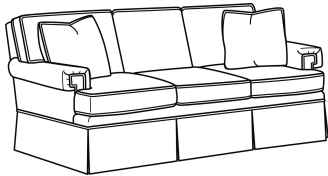

CR LAINE®

STYLE • COMFORT • COLOR

CD88 Series / CD8801K-2

DESCRIPTION:	Long Sofa (88W)
OUTSIDE:	88"W x 39"D x 37"H
INSIDE:	74"W x 22"D
SEAT:	20.5"H
ARM:	24.5"H
BACK RAIL:	33"H
THROW PILLOWS:	2 - 18"
COM:	Plain: 22.00 yds Repeat of 2-14": 27.50 yds Repeat of 15-27": 29.75 yds
WEIGHT:	160 lbs

Standard Features:

This style is a custom configuration from our CUSTOM DESIGN COLLECTIONS.

Additional configurations available

May be shown with optional features

CD88 SERIES

Standard Seat Cushion: Hallmark Seat
Standard Back Pillow: Fiber Back

Also available:

CD88 Series / CD8800K
Sofa (81W)
Outside: 81W x 39D x 37H
Inside: 67.5W x 22D

CD88 Series / CD8800K-2
Sofa (81W)
Outside: 81W x 39D x 37H
Inside: 67.5W x 22D

CD88 Series / CD8800R
Sofa (81W)
Outside: 81W x 39D x 37H
Inside: 67.5W x 22D