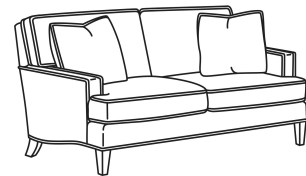

CD88 Series / CD8802T
 Apt Sofa (71.5W)
 Outside: 71.5W x 39D x 37H
 Inside: 62W x 22D

CD88 Series / CD8804E
 Loveseat (61.5W)
 Outside: 61.5W x 39D x 37H
 Inside: 49W x 22D

CD88 Series / CD8804K
 Loveseat (63.5W)
 Outside: 63.5W x 39D x 37H
 Inside: 49W x 22D

CD88 Series / CD8804R
 Loveseat (63.5W)
 Outside: 63.5W x 39D x 37H
 Inside: 49W x 22D

CD88 Series / CD8804S
 Loveseat (63.5W)
 Outside: 63.5W x 39D x 37H
 Inside: 49W x 22D

CD88 Series / CD8804T
 Loveseat (60W)
 Outside: 60W x 39D x 37H
 Inside: 49W x 22D