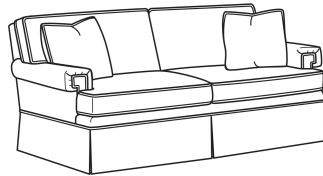

CR LAINE®

STYLE • COMFORT • COLOR

CD88 Series / CD8801K-2

DESCRIPTION:	Long Sofa (88W)
OUTSIDE:	88"W x 39"D x 37"H
INSIDE:	74"W x 22"D
SEAT:	20.5"H
ARM:	24.5"H
BACK RAIL:	33"H
THROW PILLOWS:	2 - 18"
COM:	Plain: 22.00 yds Repeat of 2-14": 27.50 yds Repeat of 15-27": 29.75 yds
WEIGHT:	160 lbs

Standard Features:

This style is a custom configuration from our CUSTOM DESIGN COLLECTIONS.

Additional configurations available

May be shown with optional features

CD88 SERIES

Standard Seat Cushion: Hallmark Seat
Standard Back Pillow: Fiber Back

Also available:

CD88 Series / CD8800K
Sofa (81W)
Outside: 81W x 39D x 37H
Inside: 67.5W x 22D

CD88 Series / CD8800K-2
Sofa (81W)
Outside: 81W x 39D x 37H
Inside: 67.5W x 22D

CD88 Series / CD8800R
Sofa (81W)
Outside: 81W x 39D x 37H
Inside: 67.5W x 22D