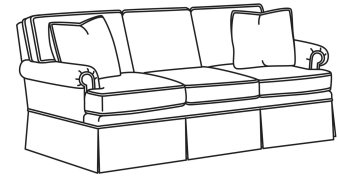

CR LAINE®

STYLE • COMFORT • COLOR

CD88 Series / CD8801K-2

DESCRIPTION:	Long Sofa (88W)
OUTSIDE:	88"W x 39"D x 37"H
INSIDE:	74"W x 22"D
SEAT:	20.5"H
ARM:	24.5"H
BACK RAIL:	33"H
THROW PILLOWS:	2 - 18"
COM:	Plain: 22.00 yds Repeat of 2-14": 27.50 yds Repeat of 15-27": 29.75 yds
WEIGHT:	160 lbs

Standard Features:

This style is a custom configuration from our CUSTOM DESIGN COLLECTIONS.

Additional configurations available

May be shown with optional features

CD88 SERIES

Standard Seat Cushion: Hallmark Seat
Standard Back Pillow: Fiber Back

Also available:

CD88 Series / CD8800K
Sofa (81W)
Outside: 81W x 39D x 37H
Inside: 67.5W x 22D

CD88 Series / CD8800K-2
Sofa (81W)
Outside: 81W x 39D x 37H
Inside: 67.5W x 22D

CD88 Series / CD8800R
Sofa (81W)
Outside: 81W x 39D x 37H
Inside: 67.5W x 22D