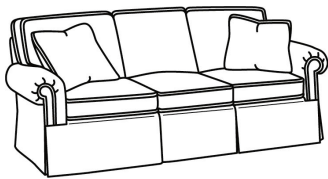

CR LAINE®

STYLE • COMFORT • COLOR

CD87 Series / CD8725T-SW

DESCRIPTION:	Swivel Chair (34W)
OUTSIDE:	34"W x 41"D x 38"H
INSIDE:	22"W x 24.5"D
SEAT:	21.5"H
ARM:	25.5"H
BACK RAIL:	30.5"H
COM:	Plain: 11.00 yds Repeat of 2-14": 13.75 yds Repeat of 15-27": 15.00 yds
WEIGHT:	90 lbs

S = available as sleeper

Standard Features:

This style is a custom configuration from our CUSTOM DESIGN COLLECTIONS.

Additional configurations available

May be shown with optional features

CD87 SERIES

Standard Seat Cushion: Hallmark Seat
Standard Back Pillow: Fiber Back

Also available:

CD87 Series / CD8700R
Sofa (88W)
Outside: 88W x 38D x 38H
Inside: 70W x 22D

CD87 Series / CD8700R-2
Sofa (88W)
Outside: 88W x 38D x 38H
Inside: 70W x 22D

CD87 Series / CD8700R-2S
Queen Sleeper (87W)
Outside: 87W x 38D x 38H
Inside: 69W x 22D