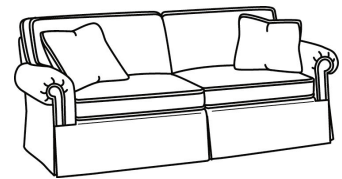

CR LAINE®

STYLE • COMFORT • COLOR

CD87 Series / CD8725T-SW

DESCRIPTION:	Swivel Chair (34W)
OUTSIDE:	34"W x 41"D x 38"H
INSIDE:	22"W x 24.5"D
SEAT:	21.5"H
ARM:	25.5"H
BACK RAIL:	30.5"H
COM:	Plain: 11.00 yds Repeat of 2-14": 13.75 yds Repeat of 15-27": 15.00 yds
WEIGHT:	90 lbs

S = available as sleeper

Standard Features:

This style is a custom configuration from our CUSTOM DESIGN COLLECTIONS.

Additional configurations available

May be shown with optional features

CD87 SERIES

Standard Seat Cushion: Hallmark Seat
Standard Back Pillow: Fiber Back

Also available:

CD87 Series / CD8700R
Sofa (88W)
Outside: 88W x 38D x 38H
Inside: 70W x 22D

CD87 Series / CD8700R-2
Sofa (88W)
Outside: 88W x 38D x 38H
Inside: 70W x 22D

CD87 Series / CD8700R-2S
Queen Sleeper (87W)
Outside: 87W x 38D x 38H
Inside: 69W x 22D