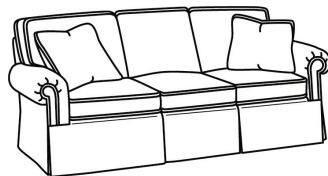

CD87 Series / CD8700R-S
Queen Sleeper (87W)
Outside: 87W x 38D x 38H
Inside: 69W x 22D