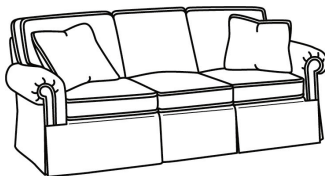

CD87 Series / CD8703S
Wedge Sofa (115W)
Outside: 115W x 53D x 38H
Inside: 0W x 22D

CD87 Series / CD8703T
Wedge Sofa (115W)
Outside: 115W x 53D x 38H
Inside: 0W x 22D

CD87 Series / CD8704R
Loveseat (65W)
Outside: 65W x 38D x 38H
Inside: 47W x 22D

CD87 Series / CD8704S
Loveseat (65W)
Outside: 65W x 38D x 38H
Inside: 47W x 22D

CD87 Series / CD8704T
Loveseat (60W)
Outside: 60W x 38D x 38H
Inside: 47W x 22D

CD87 Series / CD8705R
Chair (40W)
Outside: 40W x 38D x 38H
Inside: 22W x 22D

CD87 Series / CD8705R-SW
Swivel Chair (40W)
Outside: 40W x 38D x 38H
Inside: 22W x 22D

CD87 Series / CD8705T
Chair (34W)
Outside: 34W x 38D x 38H
Inside: 22W x 22D

CD87 Series / CD8705T-SW
Swivel Chair (34W)
Outside: 34W x 38D x 38H
Inside: 22W x 22D