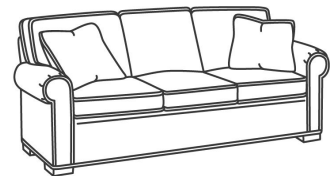

CD87 Series / CD8720S
Sofa (88W)
Outside: 88W x 41D x 38H
Inside: 70W x 24.5D