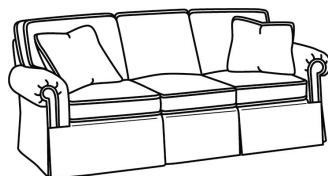

CD87 Series / CD8700R-S
Queen Sleeper (87W)
Outside: 87W x 38D x 38H
Inside: 69W x 22D