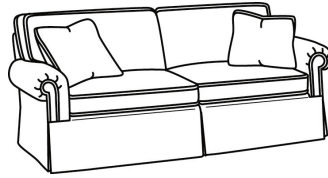

CD87 Series / CD8722R
Apt Sofa (78W)
Outside: 78W x 41D x 38H
Inside: 60W x 24.5D