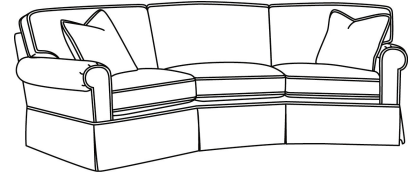

CD87 Series / CD8723S
Wedge Sofa (118W)
Outside: 118W x 56D x 38H
Inside: 0W x 24.5D