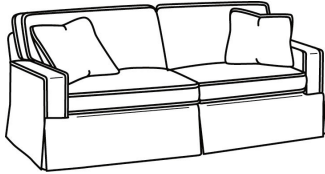

CD87 Series / CD8722T
Apt Sofa (73W)
Outside: 73W x 41D x 38H
Inside: 60W x 24.5D