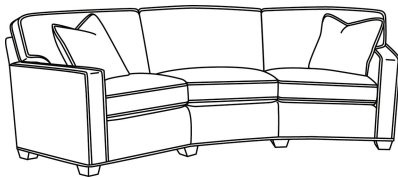

CD87 Series / CD8720R
Sofa (88W)
Outside: 88W x 41D x 38H
Inside: 70W x 24.5D

CD87 Series / CD8720R-2
Sofa (88W)
Outside: 88W x 41D x 38H
Inside: 70W x 24.5D

CD87 Series / CD8720S
Sofa (88W)
Outside: 88W x 41D x 38H
Inside: 70W x 24.5D

CD87 Series / CD8720S-2
Sofa (88W)
Outside: 88W x 41D x 38H
Inside: 70W x 24.5D

CD87 Series / CD8722R
Apt Sofa (78W)
Outside: 78W x 41D x 38H
Inside: 60W x 24.5D

CD87 Series / CD8722S
Apt Sofa (78W)
Outside: 78W x 41D x 38H
Inside: 60W x 24.5D

CD87 Series / CD8722T
Apt Sofa (73W)
Outside: 73W x 41D x 38H
Inside: 60W x 24.5D

CD87 Series / CD8723R
Wedge Sofa (118W)
Outside: 118W x 56D x 38H
Inside: 0W x 24.5D

CD87 Series / CD8723S
Wedge Sofa (118W)
Outside: 118W x 56D x 38H
Inside: 0W x 24.5D