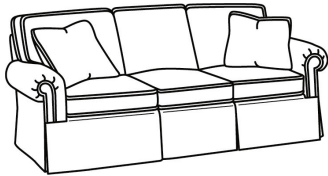

S = available as sleeper

Standard Features:

This style is a custom configuration from our CUSTOM DESIGN COLLECTIONS.

Additional configurations available

May be shown with optional features

CD87 SERIES

Standard Seat Cushion: Hallmark Seat
Standard Back Pillow: Fiber Back

Also available:

CD87 Series / CD8700R
Sofa (88W)
Outside: 88W x 38D x 38H
Inside: 70W x 22D

CD87 Series / CD8700R-2
Sofa (88W)
Outside: 88W x 38D x 38H
Inside: 70W x 22D

CD87 Series / CD8700R-2S
Queen Sleeper (87W)
Outside: 87W x 38D x 38H
Inside: 69W x 22D