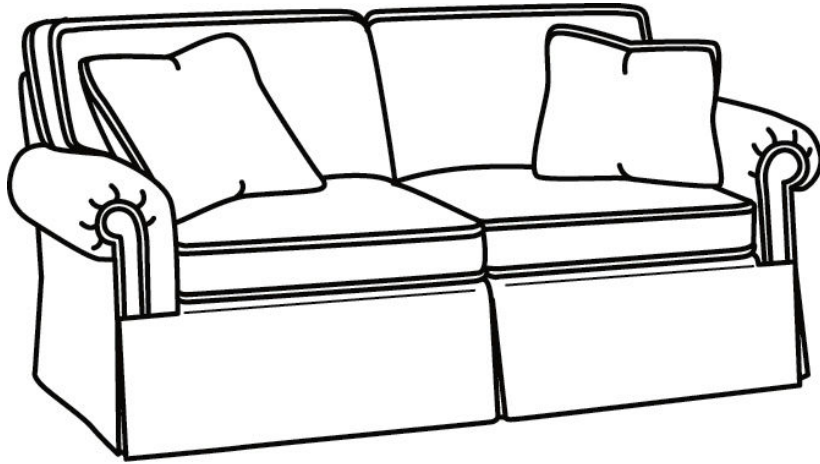

CR LAINE®

STYLE • COMFORT • COLOR

CD87 Series / CD8724R

DESCRIPTION:	Loveseat (65W)
OUTSIDE:	65"W x 41"D x 38"H
INSIDE:	47"W x 24.5"D
SEAT:	21.5"H
ARM:	25.5"H
BACK RAIL:	30.5"H
THROW PILLOWS:	2 - 18"
COM:	Plain: 16.00 yds Repeat of 2-14": 20.00 yds Repeat of 15-27": 21.75 yds
WEIGHT:	110 lbs

S = available as sleeper

Standard Features:

This style is a custom configuration from our CUSTOM DESIGN COLLECTIONS.

Additional configurations available

May be shown with optional features

CD87 SERIES

Standard Seat Cushion: Hallmark Seat
Standard Back Pillow: Fiber Back

Also available:

CD87 Series / CD8700R
Sofa (88W)
Outside: 88W x 38D x 38H
Inside: 70W x 22D

CD87 Series / CD8700R-2
Sofa (88W)
Outside: 88W x 38D x 38H
Inside: 70W x 22D

CD87 Series / CD8700R-2S
Queen Sleeper (87W)
Outside: 87W x 38D x 38H
Inside: 69W x 22D