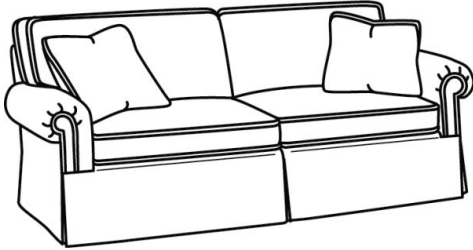

CR LAINE®

STYLE • COMFORT • COLOR

CD87 Series / CD8722R

DESCRIPTION:	Apt Sofa (78W)
OUTSIDE:	78"W x 41"D x 38"H
INSIDE:	60"W x 24.5"D
SEAT:	21.5"H
ARM:	25.5"H
BACK RAIL:	30.5"H
THROW PILLOWS:	2 - 18"
COM:	Plain: 19.00 yds Repeat of 2-14": 23.75 yds Repeat of 15-27": 25.75 yds
WEIGHT:	150 lbs

S = available as sleeper

Standard Features:

This style is a custom configuration from our CUSTOM DESIGN COLLECTIONS.

Additional configurations available

May be shown with optional features

CD87 SERIES

Standard Seat Cushion: Hallmark Seat
Standard Back Pillow: Fiber Back