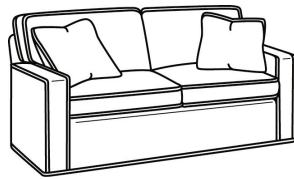

CD87 Series / CD8703S
Wedge Sofa (115W)
Outside: 115W x 53D x 38H
Inside: 0W x 22D

CD87 Series / CD8703T
Wedge Sofa (115W)
Outside: 115W x 53D x 38H
Inside: 0W x 22D

CD87 Series / CD8704R
Loveseat (65W)
Outside: 65W x 38D x 38H
Inside: 47W x 22D

CD87 Series / CD8704S
Loveseat (65W)
Outside: 65W x 38D x 38H
Inside: 47W x 22D

CD87 Series / CD8704T
Loveseat (60W)
Outside: 60W x 38D x 38H
Inside: 47W x 22D

CD87 Series / CD8705R
Chair (40W)
Outside: 40W x 38D x 38H
Inside: 22W x 22D