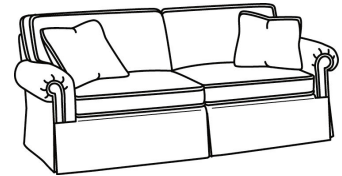

S = available as sleeper

Standard Features:

This style is a custom configuration from our CUSTOM DESIGN COLLECTIONS.

Additional configurations available

May be shown with optional features

CD87 SERIES

Standard Seat Cushion: Hallmark Seat
Standard Back Pillow: Fiber Back

Also available:

CD87 Series / CD8700R
Sofa (88W)
Outside: 88W x 38D x 38H
Inside: 70W x 22D

CD87 Series / CD8700R-2
Sofa (88W)
Outside: 88W x 38D x 38H
Inside: 70W x 22D

CD87 Series / CD8700R-2S
Queen Sleeper (87W)
Outside: 87W x 38D x 38H
Inside: 69W x 22D