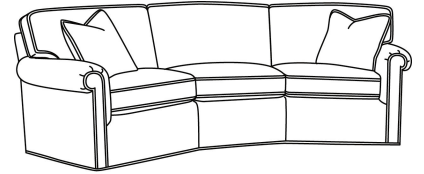

CD87 Series / CD8723R
Wedge Sofa (118W)
Outside: 118W x 56D x 38H
Inside: 0W x 24.5D