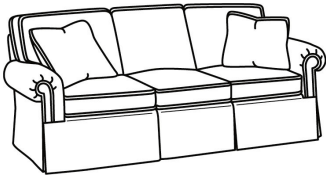

CR LAINE®

STYLE • COMFORT • COLOR

CD87 Series / CD8722R

DESCRIPTION:	Apt Sofa (78W)
OUTSIDE:	78"W x 41"D x 38"H
INSIDE:	60"W x 24.5"D
SEAT:	21.5"H
ARM:	25.5"H
BACK RAIL:	30.5"H
THROW PILLOWS:	2 - 18"
COM:	Plain: 19.00 yds Repeat of 2-14": 23.75 yds Repeat of 15-27": 25.75 yds
WEIGHT:	150 lbs

S = available as sleeper

Standard Features:

This style is a custom configuration from our CUSTOM DESIGN COLLECTIONS.

Additional configurations available

May be shown with optional features

CD87 SERIES

Standard Seat Cushion: Hallmark Seat
Standard Back Pillow: Fiber Back

Also available:

CD87 Series / CD8700R
Sofa (88W)
Outside: 88W x 38D x 38H
Inside: 70W x 22D

CD87 Series / CD8700R-2
Sofa (88W)
Outside: 88W x 38D x 38H
Inside: 70W x 22D

CD87 Series / CD8700R-2S
Queen Sleeper (87W)
Outside: 87W x 38D x 38H
Inside: 69W x 22D