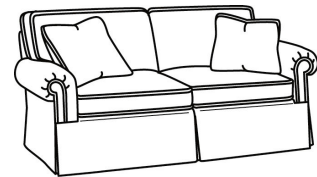

CD87 Series / CD8724R
Loveseat (65W)
Outside: 65W x 41D x 38H
Inside: 47W x 24.5D