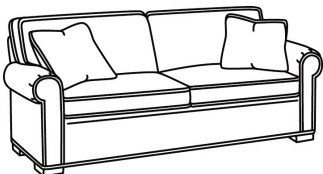

Also available:

CD87 Series / CD8700R
Sofa (88W)
Outside: 88W x 38D x 38H
Inside: 70W x 22D

CD87 Series / CD8700R-2
Sofa (88W)
Outside: 88W x 38D x 38H
Inside: 70W x 22D

CD87 Series / CD8700R-2S
Queen Sleeper (87W)
Outside: 87W x 38D x 38H
Inside: 69W x 22D