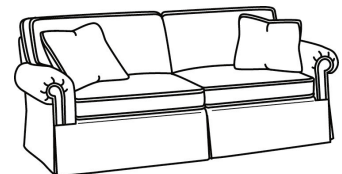

CD87 Series / CD8702R
Apt Sofa (78W)
Outside: 78W x 38D x 38H
Inside: 60W x 22D