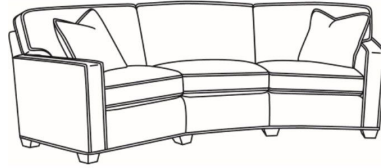

CD87 Series / CD8702S
Apt Sofa (78W)
Outside: 78W x 38D x 38H
Inside: 60W x 22D

CD87 Series / CD8702T
Apt Sofa (73W)
Outside: 73W x 38D x 38H
Inside: 60W x 22D

CD87 Series / CD8703R
Wedge Sofa (115W)
Outside: 115W x 53D x 38H
Inside: 0W x 22D

CD87 Series / CD8703S
Wedge Sofa (115W)
Outside: 115W x 53D x 38H
Inside: 0W x 22D

CD87 Series / CD8703T
Wedge Sofa (115W)
Outside: 115W x 53D x 38H
Inside: 0W x 22D

CD87 Series / CD8704R
Loveseat (65W)
Outside: 65W x 38D x 38H
Inside: 47W x 22D