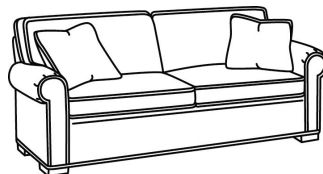

CD87 Series / CD8700S-2S
Queen Sleeper (87W)
Outside: 87W x 38D x 38H
Inside: 69W x 22D