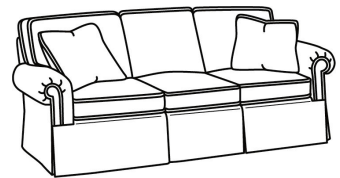

CD87 Series / CD8704S
Loveseat (65W)
Outside: 65W x 38D x 38H
Inside: 47W x 22D

CD87 Series / CD8704T
Loveseat (60W)
Outside: 60W x 38D x 38H
Inside: 47W x 22D

CD87 Series / CD8705R
Chair (40W)
Outside: 40W x 38D x 38H
Inside: 22W x 22D

CD87 Series / CD8705R-SW
Swivel Chair (40W)
Outside: 40W x 38D x 38H
Inside: 22W x 22D

CD87 Series / CD8705S
Chair (40W)
Outside: 40W x 38D x 38H
Inside: 22W x 22D

CD87 Series / CD8705S-SW
Swivel Chair (40W)
Outside: 40W x 38D x 38H
Inside: 22W x 22D

CD87 Series / CD8705T
Chair (34W)
Outside: 34W x 38D x 38H
Inside: 22W x 22D

CD87 Series / CD8705T-SW
Swivel Chair (34W)
Outside: 34W x 38D x 38H
Inside: 22W x 22D

CD87 Series / CD8720R
Sofa (88W)
Outside: 88W x 41D x 38H
Inside: 70W x 24.5D