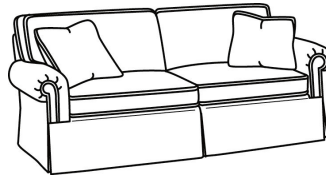

S = available as sleeper

Standard Features:

This style is a custom configuration from our CUSTOM DESIGN COLLECTIONS.

Additional configurations available

May be shown with optional features

CD87 SERIES

Standard Seat Cushion: Hallmark Seat
Standard Back Pillow: Fiber Back

Also available:

CD87 Series / CD8700R
Sofa (88W)
Outside: 88W x 38D x 38H
Inside: 70W x 22D

CD87 Series / CD8700R-2
Sofa (88W)
Outside: 88W x 38D x 38H
Inside: 70W x 22D

CD87 Series / CD8700R-2S
Queen Sleeper (87W)
Outside: 87W x 38D x 38H
Inside: 69W x 22D