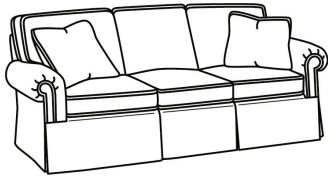

CR LAINE®

STYLE • COMFORT • COLOR

CD87 Series / CD8720T

DESCRIPTION:	Sofa (83W)
OUTSIDE:	83"W x 41"D x 38"H
INSIDE:	70"W x 24.5"D
SEAT:	21.5"H
ARM:	25.5"H
BACK RAIL:	30.5"H
THROW PILLOWS:	2 - 18"
COM:	Plain: 21.00 yds Repeat of 2-14": 26.25 yds Repeat of 15-27": 28.50 yds
WEIGHT:	160 lbs

S = available as sleeper

Standard Features:

This style is a custom configuration from our CUSTOM DESIGN COLLECTIONS.

Additional configurations available

May be shown with optional features

CD87 SERIES

Standard Seat Cushion: Hallmark Seat
Standard Back Pillow: Fiber Back

Also available:

CD87 Series / CD8700R
Sofa (88W)
Outside: 88W x 38D x 38H
Inside: 70W x 22D

CD87 Series / CD8700R-2
Sofa (88W)
Outside: 88W x 38D x 38H
Inside: 70W x 22D

CD87 Series / CD8700R-2S
Queen Sleeper (87W)
Outside: 87W x 38D x 38H
Inside: 69W x 22D