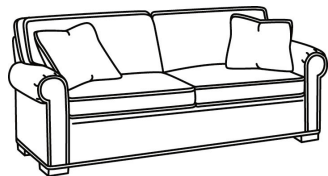

CD87 Series / CD8700S-2S
Queen Sleeper (87W)
Outside: 87W x 38D x 38H
Inside: 69W x 22D