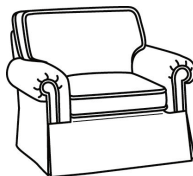

CD87 Series / CD8725R-SW
Swivel Chair (40W)
Outside: 40W x 41D x 38H
Inside: 22W x 24.5D