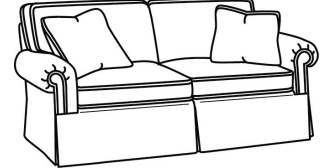

CD87 Series / CD8704R
Loveseat (65W)
Outside: 65W x 38D x 38H
Inside: 47W x 22D