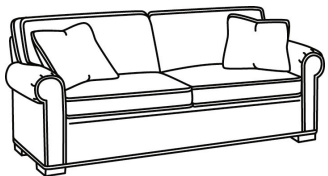

Also available:

CD87 Series / CD8700R
Sofa (88W)
Outside: 88W x 38D x 38H
Inside: 70W x 22D

CD87 Series / CD8700R-2
Sofa (88W)
Outside: 88W x 38D x 38H
Inside: 70W x 22D

CD87 Series / CD8700R-2S
Queen Sleeper (87W)
Outside: 87W x 38D x 38H
Inside: 69W x 22D