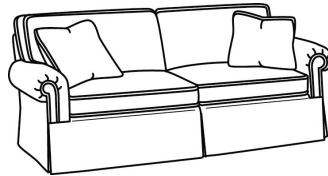

CR LAINE®

STYLE • COMFORT • COLOR

CD87 Series / CD8720T

DESCRIPTION:	Sofa (83W)
OUTSIDE:	83"W x 41"D x 38"H
INSIDE:	70"W x 24.5"D
SEAT:	21.5"H
ARM:	25.5"H
BACK RAIL:	30.5"H
THROW PILLOWS:	2 - 18"
COM:	Plain: 21.00 yds Repeat of 2-14": 26.25 yds Repeat of 15-27": 28.50 yds
WEIGHT:	160 lbs

S = available as sleeper

Standard Features:

This style is a custom configuration from our CUSTOM DESIGN COLLECTIONS.

Additional configurations available

May be shown with optional features

CD87 SERIES

Standard Seat Cushion: Hallmark Seat
Standard Back Pillow: Fiber Back

Also available:

CD87 Series / CD8700R
Sofa (88W)
Outside: 88W x 38D x 38H
Inside: 70W x 22D

CD87 Series / CD8700R-2
Sofa (88W)
Outside: 88W x 38D x 38H
Inside: 70W x 22D

CD87 Series / CD8700R-2S
Queen Sleeper (87W)
Outside: 87W x 38D x 38H
Inside: 69W x 22D