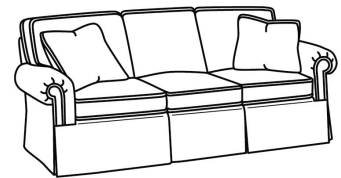

CD87 Series / CD8704S
Loveseat (65W)
Outside: 65W x 38D x 38H
Inside: 47W x 22D

CD87 Series / CD8704T
Loveseat (60W)
Outside: 60W x 38D x 38H
Inside: 47W x 22D

CD87 Series / CD8705R
Chair (40W)
Outside: 40W x 38D x 38H
Inside: 22W x 22D

CD87 Series / CD8705R-SW
Swivel Chair (40W)
Outside: 40W x 38D x 38H
Inside: 22W x 22D

CD87 Series / CD8705S
Chair (40W)
Outside: 40W x 38D x 38H
Inside: 22W x 22D

CD87 Series / CD8705S-SW
Swivel Chair (40W)
Outside: 40W x 38D x 38H
Inside: 22W x 22D

CD87 Series / CD8705T
Chair (34W)
Outside: 34W x 38D x 38H
Inside: 22W x 22D

CD87 Series / CD8705T-SW
Swivel Chair (34W)
Outside: 34W x 38D x 38H
Inside: 22W x 22D

CD87 Series / CD8720R
Sofa (88W)
Outside: 88W x 41D x 38H
Inside: 70W x 24.5D