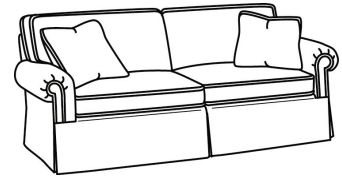

CR LAINE®

STYLE • COMFORT • COLOR

CD87 Series / CD8720T

DESCRIPTION:	Sofa (83W)
OUTSIDE:	83"W x 41"D x 38"H
INSIDE:	70"W x 24.5"D
SEAT:	21.5"H
ARM:	25.5"H
BACK RAIL:	30.5"H
THROW PILLOWS:	2 - 18"
COM:	Plain: 21.00 yds Repeat of 2-14": 26.25 yds Repeat of 15-27": 28.50 yds
WEIGHT:	160 lbs

S = available as sleeper

Standard Features:

This style is a custom configuration from our CUSTOM DESIGN COLLECTIONS.

Additional configurations available

May be shown with optional features

CD87 SERIES

Standard Seat Cushion: Hallmark Seat
Standard Back Pillow: Fiber Back

Also available:

CD87 Series / CD8700R
Sofa (88W)
Outside: 88W x 38D x 38H
Inside: 70W x 22D

CD87 Series / CD8700R-2
Sofa (88W)
Outside: 88W x 38D x 38H
Inside: 70W x 22D

CD87 Series / CD8700R-2S
Queen Sleeper (87W)
Outside: 87W x 38D x 38H
Inside: 69W x 22D