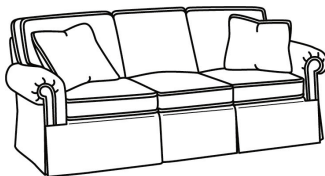

CD87 Series / CD8705R  
Chair (40W)  
Outside: 40W x 38D x 38H  
Inside: 22W x 22D

CD87 Series / CD8705R-SW  
Swivel Chair (40W)  
Outside: 40W x 38D x 38H  
Inside: 22W x 22D

CD87 Series / CD8705T  
Chair (34W)  
Outside: 34W x 38D x 38H  
Inside: 22W x 22D

CD87 Series / CD8705T-SW  
Swivel Chair (34W)  
Outside: 34W x 38D x 38H  
Inside: 22W x 22D

CD87 Series / CD8720R  
Sofa (88W)  
Outside: 88W x 41D x 38H  
Inside: 70W x 24.5D

CD87 Series / CD8720R-2  
Sofa (88W)  
Outside: 88W x 41D x 38H  
Inside: 70W x 24.5D