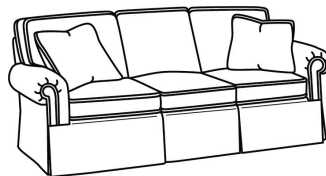

CD87 Series / CD8700R-S
Queen Sleeper (87W)
Outside: 87W x 38D x 38H
Inside: 69W x 22D