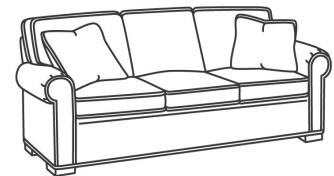

CD87 Series / CD8705R  
Chair (40W)  
Outside: 40W x 38D x 38H  
Inside: 22W x 22D

CD87 Series / CD8705R-SW  
Swivel Chair (40W)  
Outside: 40W x 38D x 38H  
Inside: 22W x 22D

CD87 Series / CD8705T  
Chair (34W)  
Outside: 34W x 38D x 38H  
Inside: 22W x 22D

CD87 Series / CD8705T-SW  
Swivel Chair (34W)  
Outside: 34W x 38D x 38H  
Inside: 22W x 22D

CD87 Series / CD8720R  
Sofa (88W)  
Outside: 88W x 41D x 38H  
Inside: 70W x 24.5D

CD87 Series / CD8720R-2  
Sofa (88W)  
Outside: 88W x 41D x 38H  
Inside: 70W x 24.5D