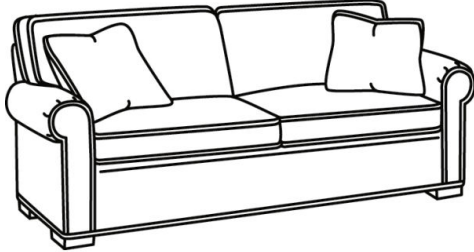

## CD87 Series / CD8720S-2

DESCRIPTION:	Sofa (88W)
OUTSIDE:	88"W x 41"D x 38"H
INSIDE:	70"W x 24.5"D
SEAT:	21.5"H
ARM:	25.5"H
BACK RAIL:	30.5"H
THROW PILLOWS:	2 - 18"
COM:	Plain: 21.00 yds Repeat of 2-14": 26.25 yds Repeat of 15-27": 28.50 yds
WEIGHT:	160 lbs