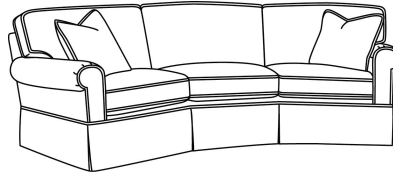

CD87 Series / CD8723S
Wedge Sofa (118W)
Outside: 118W x 56D x 38H
Inside: 0W x 24.5D