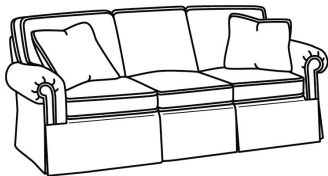

## CD87 SERIES

Standard Seat Cushion: Hallmark Seat  
Standard Back Pillow: Fiber Back

Also available:

CD87 Series / CD8700R  
Sofa (88W)  
Outside: 88W x 38D x 38H  
Inside: 70W x 22D

CD87 Series / CD8700R-2  
Sofa (88W)  
Outside: 88W x 38D x 38H  
Inside: 70W x 22D