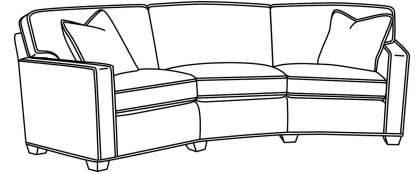

CD87 Series / CD8723T
Wedge Sofa (118W)
Outside: 118W x 56D x 38H
Inside: 0W x 24.5D