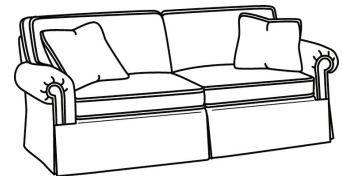

## CD87 SERIES

Standard Seat Cushion: Hallmark Seat  
Standard Back Pillow: Fiber Back

Also available:

CD87 Series / CD8700R  
Sofa (88W)  
Outside: 88W x 38D x 38H  
Inside: 70W x 22D

CD87 Series / CD8700R-2  
Sofa (88W)  
Outside: 88W x 38D x 38H  
Inside: 70W x 22D