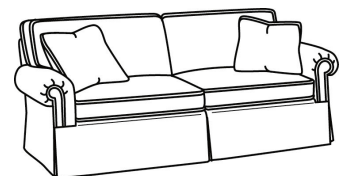

CD87 Series / CD8702R
Apt Sofa (78W)
Outside: 78W x 38D x 38H
Inside: 60W x 22D