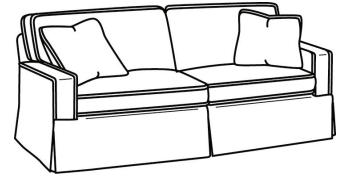

CD87 Series / CD8722T
Apt Sofa (73W)
Outside: 73W x 41D x 38H
Inside: 60W x 24.5D