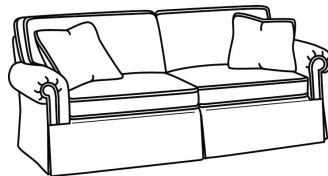

### Standard Features:

This style is a custom configuration from our CUSTOM DESIGN COLLECTIONS.

Additional configurations available

May be shown with optional features

## CD87 SERIES

Standard Seat Cushion: Hallmark Seat  
Standard Back Pillow: Fiber Back

Also available:

CD87 Series / CD8700R  
Sofa (88W)  
Outside: 88W x 38D x 38H  
Inside: 70W x 22D

CD87 Series / CD8700R-2  
Sofa (88W)  
Outside: 88W x 38D x 38H  
Inside: 70W x 22D