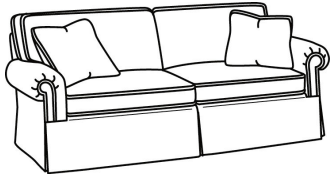

CD87 Series / CD8722R
Apt Sofa (78W)
Outside: 78W x 41D x 38H
Inside: 60W x 24.5D