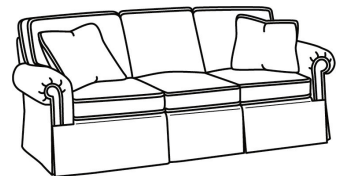

CD87 Series / CD8704T
 Loveseat (60W)
 Outside: 60W x 38D x 38H
 Inside: 47W x 22D

CD87 Series / CD8705R
 Chair (40W)
 Outside: 40W x 38D x 38H
 Inside: 22W x 22D

CD87 Series / CD8705R-SW
 Swivel Chair (40W)
 Outside: 40W x 38D x 38H
 Inside: 22W x 22D

CD87 Series / CD8705S
 Chair (40W)
 Outside: 40W x 38D x 38H
 Inside: 22W x 22D

CD87 Series / CD8705S-SW
 Swivel Chair (40W)
 Outside: 40W x 38D x 38H
 Inside: 22W x 22D

CD87 Series / CD8705T
 Chair (34W)
 Outside: 34W x 38D x 38H
 Inside: 22W x 22D

CD87 Series / CD8705T-SW
 Swivel Chair (34W)
 Outside: 34W x 38D x 38H
 Inside: 22W x 22D

CD87 Series / CD8720R
 Sofa (88W)
 Outside: 88W x 41D x 38H
 Inside: 70W x 24.5D

CD87 Series / CD8720R-2
Sofa (88W)
Outside: 88W x 41D x 38H
Inside: 70W x 24.5D