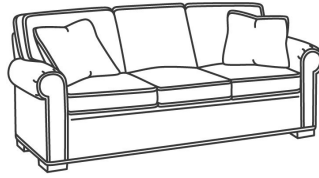

CD87 Series / CD8704T
 Loveseat (60W)
 Outside: 60W x 38D x 38H
 Inside: 47W x 22D

CD87 Series / CD8705R
 Chair (40W)
 Outside: 40W x 38D x 38H
 Inside: 22W x 22D

CD87 Series / CD8705R-SW
 Swivel Chair (40W)
 Outside: 40W x 38D x 38H
 Inside: 22W x 22D

CD87 Series / CD8705S
 Chair (40W)
 Outside: 40W x 38D x 38H
 Inside: 22W x 22D

CD87 Series / CD8705S-SW
 Swivel Chair (40W)
 Outside: 40W x 38D x 38H
 Inside: 22W x 22D

CD87 Series / CD8705T
 Chair (34W)
 Outside: 34W x 38D x 38H
 Inside: 22W x 22D

CD87 Series / CD8705T-SW
 Swivel Chair (34W)
 Outside: 34W x 38D x 38H
 Inside: 22W x 22D

CD87 Series / CD8720R
 Sofa (88W)
 Outside: 88W x 41D x 38H
 Inside: 70W x 24.5D

CD87 Series / CD8720R-2
Sofa (88W)
Outside: 88W x 41D x 38H
Inside: 70W x 24.5D