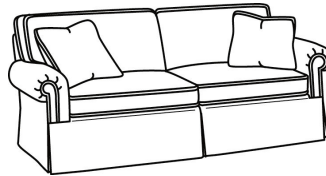

S = available as sleeper

Standard Features:

This style is a custom configuration from our CUSTOM DESIGN COLLECTIONS.

Additional configurations available

Queen Sleeper Mattress Size: 60W x 75L x 6H

Length when extended: 93L

May be shown with optional features

CD87 SERIES

Standard Seat Cushion: Hallmark Seat
Standard Back Pillow: Fiber Back

Also available:

CD87 Series / CD8700R
Sofa (88W)
Outside: 88W x 38D x 38H
Inside: 70W x 22D