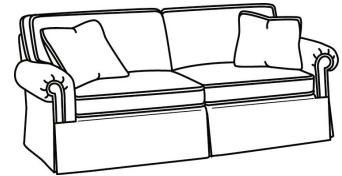

CD87 Series / CD8700R-2S
Queen Sleeper (87W)
Outside: 87W x 38D x 38H
Inside: 69W x 22D