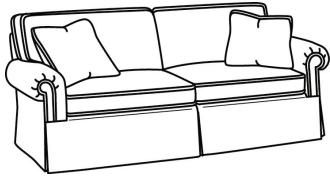

CD87 Series / CD8704T
 Loveseat (60W)
 Outside: 60W x 38D x 38H
 Inside: 47W x 22D

CD87 Series / CD8705R
 Chair (40W)
 Outside: 40W x 38D x 38H
 Inside: 22W x 22D

CD87 Series / CD8705R-SW
 Swivel Chair (40W)
 Outside: 40W x 38D x 38H
 Inside: 22W x 22D

CD87 Series / CD8705S
 Chair (40W)
 Outside: 40W x 38D x 38H
 Inside: 22W x 22D

CD87 Series / CD8705S-SW
 Swivel Chair (40W)
 Outside: 40W x 38D x 38H
 Inside: 22W x 22D

CD87 Series / CD8705T
 Chair (34W)
 Outside: 34W x 38D x 38H
 Inside: 22W x 22D

CD87 Series / CD8705T-SW
 Swivel Chair (34W)
 Outside: 34W x 38D x 38H
 Inside: 22W x 22D

CD87 Series / CD8720R
 Sofa (88W)
 Outside: 88W x 41D x 38H
 Inside: 70W x 24.5D

CD87 Series / CD8720R-2
Sofa (88W)
Outside: 88W x 41D x 38H
Inside: 70W x 24.5D