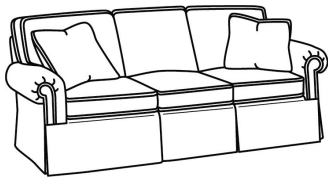

CR LAINE®

STYLE • COMFORT • COLOR

CD87 Series / CD8700T-2

DESCRIPTION:	Sofa (83W)
OUTSIDE:	83"W x 38"D x 38"H
INSIDE:	70"W x 22"D
SEAT:	21.5"H
ARM:	25.5"H
BACK RAIL:	30.5"H
THROW PILLOWS:	2 - 18"
COM:	Plain: 21.00 yds Repeat of 2-14": 26.25 yds Repeat of 15-27": 28.50 yds
WEIGHT:	160 lbs

S = available as sleeper

Standard Features:

This style is a custom configuration from our CUSTOM DESIGN COLLECTIONS.

Additional configurations available

May be shown with optional features

CD87 SERIES

Standard Seat Cushion: Hallmark Seat
Standard Back Pillow: Fiber Back

Also available:

CD87 Series / CD8700R
Sofa (88W)
Outside: 88W x 38D x 38H
Inside: 70W x 22D

CD87 Series / CD8700R-2
Sofa (88W)
Outside: 88W x 38D x 38H
Inside: 70W x 22D

CD87 Series / CD8700R-2S
Queen Sleeper (87W)
Outside: 87W x 38D x 38H
Inside: 69W x 22D