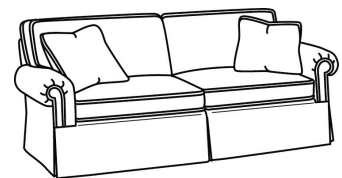

CD87 Series / CD8702R
Apt Sofa (78W)
Outside: 78W x 38D x 38H
Inside: 60W x 22D