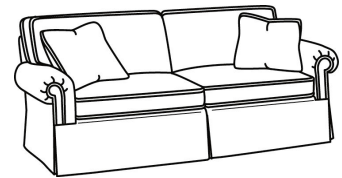

CR LAINE®

STYLE • COMFORT • COLOR

CD87 Series / CD8700T-2

DESCRIPTION:	Sofa (83W)
OUTSIDE:	83"W x 38"D x 38"H
INSIDE:	70"W x 22"D
SEAT:	21.5"H
ARM:	25.5"H
BACK RAIL:	30.5"H
THROW PILLOWS:	2 - 18"
COM:	Plain: 21.00 yds Repeat of 2-14": 26.25 yds Repeat of 15-27": 28.50 yds
WEIGHT:	160 lbs

S = available as sleeper

Standard Features:

This style is a custom configuration from our CUSTOM DESIGN COLLECTIONS.

Additional configurations available

May be shown with optional features

CD87 SERIES

Standard Seat Cushion: Hallmark Seat
Standard Back Pillow: Fiber Back

Also available:

CD87 Series / CD8700R
Sofa (88W)
Outside: 88W x 38D x 38H
Inside: 70W x 22D

CD87 Series / CD8700R-2
Sofa (88W)
Outside: 88W x 38D x 38H
Inside: 70W x 22D

CD87 Series / CD8700R-2S
Queen Sleeper (87W)
Outside: 87W x 38D x 38H
Inside: 69W x 22D