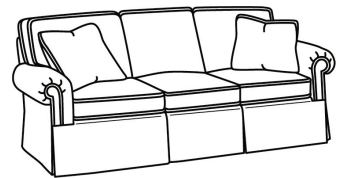

CD87 Series / CD8705R  
Chair (40W)  
Outside: 40W x 38D x 38H  
Inside: 22W x 22D

CD87 Series / CD8705R-SW  
Swivel Chair (40W)  
Outside: 40W x 38D x 38H  
Inside: 22W x 22D

CD87 Series / CD8705S  
Chair (40W)  
Outside: 40W x 38D x 38H  
Inside: 22W x 22D

CD87 Series / CD8705S-SW  
Swivel Chair (40W)  
Outside: 40W x 38D x 38H  
Inside: 22W x 22D

CD87 Series / CD8705T  
Chair (34W)  
Outside: 34W x 38D x 38H  
Inside: 22W x 22D

CD87 Series / CD8705T-SW  
Swivel Chair (34W)  
Outside: 34W x 38D x 38H  
Inside: 22W x 22D