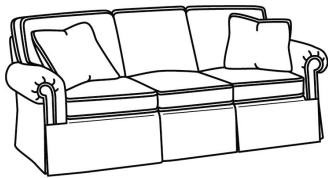

### Standard Features:

This style is a custom configuration from our CUSTOM DESIGN COLLECTIONS.

Additional configurations available

Queen Sleeper Mattress Size: 60W x 75L x 6H

Length when extended: 93L

May be shown with optional features

## CD87 SERIES

Standard Seat Cushion: Hallmark Seat  
Standard Back Pillow: Fiber Back

Also available:

CD87 Series / CD8700R  
Sofa (88W)  
Outside: 88W x 38D x 38H  
Inside: 70W x 22D

CD87 Series / CD8700R-2  
Sofa (88W)  
Outside: 88W x 38D x 38H  
Inside: 70W x 22D