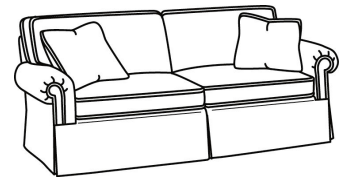

### Standard Features:

This style is a custom configuration from our CUSTOM DESIGN COLLECTIONS.

Additional configurations available

Queen Sleeper Mattress Size: 60W x 75L x 6H

Length when extended: 93L

May be shown with optional features

## CD87 SERIES

Standard Seat Cushion: Hallmark Seat  
Standard Back Pillow: Fiber Back

Also available:

CD87 Series / CD8700R  
Sofa (88W)  
Outside: 88W x 38D x 38H  
Inside: 70W x 22D

CD87 Series / CD8700R-2  
Sofa (88W)  
Outside: 88W x 38D x 38H  
Inside: 70W x 22D