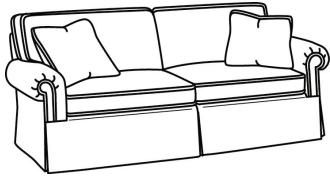

CD87 Series / CD8720R-2
Sofa (88W)
Outside: 88W x 41D x 38H
Inside: 70W x 24.5D