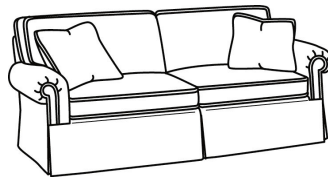

### Standard Features:

This style is a custom configuration from our CUSTOM DESIGN COLLECTIONS.

Additional configurations available

Queen Sleeper Mattress Size: 60W x 75L x 6H

Length when extended: 93L

May be shown with optional features

## CD87 SERIES

Standard Seat Cushion: Hallmark Seat  
Standard Back Pillow: Fiber Back

Also available:

CD87 Series / CD8700R  
Sofa (88W)  
Outside: 88W x 38D x 38H  
Inside: 70W x 22D

CD87 Series / CD8700R-2  
Sofa (88W)  
Outside: 88W x 38D x 38H  
Inside: 70W x 22D