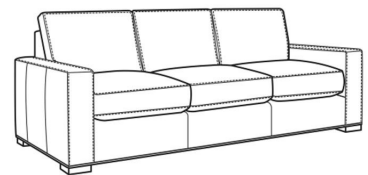

## Maxwell / L5300-01

DESCRIPTION:	Long Sofa (110W)
OUTSIDE:	110"W x 41"D x 38"H
INSIDE:	95"W x 25"D
SEAT:	20.5"H
ARM:	26"H
BACK RAIL:	31.5"H
COM:	Plain: 279 sq ft
WEIGHT:	200 lbs

**L** = available in leather

### Standard Features:

Box Border Back

French Seamed

May be shown with optional features

## MAXWELL

Standard Seat Cushion: Comfort Down Seat  
Standard Back Pillow: Comfort Down Back

### Also available:

Maxwell / 5300-00  
Sofa (89W)  
Outside: 89W x 41D x 38H  
Inside: 74W x 25D

Maxwell / 5300-01  
Long Sofa (110W)  
Outside: 110W x 41D x 38H  
Inside: 95W x 25D

Maxwell / L5300-00  
Leather Sofa (89W)  
Outside: 89W x 41D x 38H  
Inside: 74W x 25D