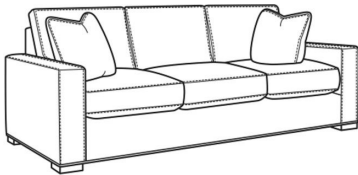

## Maxwell / L5300-01

DESCRIPTION:	Long Sofa (110W)
OUTSIDE:	110"W x 41"D x 38"H
INSIDE:	95"W x 25"D
SEAT:	20.5"H
ARM:	26"H
BACK RAIL:	31.5"H
COM:	Plain: 279 sq ft
WEIGHT:	200 lbs

**L** = available in leather

### Standard Features:

Box Border Back

French Seamed

May be shown with optional features

## MAXWELL

Standard Seat Cushion: Comfort Down Seat  
Standard Back Pillow: Comfort Down Back

### Also available:

Maxwell / 5300-00  
Sofa (89W)  
Outside: 89W x 41D x 38H  
Inside: 74W x 25D

Maxwell / 5300-01  
Long Sofa (110W)  
Outside: 110W x 41D x 38H  
Inside: 95W x 25D

Maxwell / L5300-00  
Leather Sofa (89W)  
Outside: 89W x 41D x 38H  
Inside: 74W x 25D