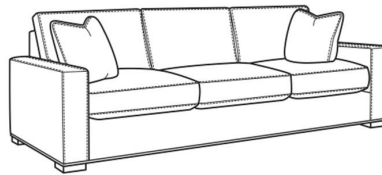

## Maxwell / L5300-01

DESCRIPTION:	Long Sofa (110W)
OUTSIDE:	110"W x 41"D x 38"H
INSIDE:	95"W x 25"D
SEAT:	20.5"H
ARM:	26"H
BACK RAIL:	31.5"H
COM:	Plain: 279 sq ft
WEIGHT:	200 lbs

**L** = available in leather

### Standard Features:

Box Border Back

French Seamed

May be shown with optional features

## MAXWELL

Standard Seat Cushion: Comfort Down Seat  
Standard Back Pillow: Comfort Down Back

### Also available:

Maxwell / 5300-00  
Sofa (89W)  
Outside: 89W x 41D x 38H  
Inside: 74W x 25D

Maxwell / 5300-01  
Long Sofa (110W)  
Outside: 110W x 41D x 38H  
Inside: 95W x 25D

Maxwell / L5300-00  
Leather Sofa (89W)  
Outside: 89W x 41D x 38H  
Inside: 74W x 25D