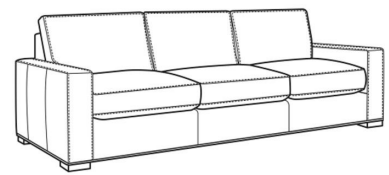

## Maxwell / L5300-00

DESCRIPTION:	Sofa (89W)
OUTSIDE:	89"W x 41"D x 38"H
INSIDE:	74"W x 25"D
SEAT:	20.5"H
ARM:	26"H
BACK RAIL:	31.5"H
COM:	Plain: 240 sq ft
WEIGHT:	190 lbs

**L** = available in leather

### Standard Features:

Box Border Back

French Seamed

May be shown with optional features

## MAXWELL

Standard Seat Cushion: Comfort Down Seat  
Standard Back Pillow: Comfort Down Back

### Also available:

Maxwell / 5300-00  
Sofa (89W)  
Outside: 89W x 41D x 38H  
Inside: 74W x 25D

Maxwell / 5300-01  
Long Sofa (110W)  
Outside: 110W x 41D x 38H  
Inside: 95W x 25D

Maxwell / L5300-01  
Leather Long Sofa (110W)  
Outside: 110W x 41D x 38H  
Inside: 95W x 25D