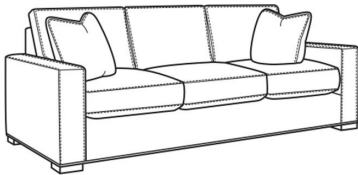

## Maxwell / L5300-00

DESCRIPTION:	Sofa (89W)
OUTSIDE:	89"W x 41"D x 38"H
INSIDE:	74"W x 25"D
SEAT:	20.5"H
ARM:	26"H
BACK RAIL:	31.5"H
COM:	Plain: 240 sq ft
WEIGHT:	190 lbs

**L** = available in leather

### Standard Features:

Box Border Back

French Seamed

May be shown with optional features

## MAXWELL

Standard Seat Cushion: Comfort Down Seat  
Standard Back Pillow: Comfort Down Back

### Also available:

Maxwell / 5300-00  
Sofa (89W)  
Outside: 89W x 41D x 38H  
Inside: 74W x 25D

Maxwell / 5300-01  
Long Sofa (110W)  
Outside: 110W x 41D x 38H  
Inside: 95W x 25D

Maxwell / L5300-01  
Leather Long Sofa (110W)  
Outside: 110W x 41D x 38H  
Inside: 95W x 25D