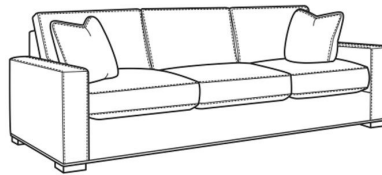

## Maxwell / L5300-00

DESCRIPTION:	Sofa (89W)
OUTSIDE:	89"W x 41"D x 38"H
INSIDE:	74"W x 25"D
SEAT:	20.5"H
ARM:	26"H
BACK RAIL:	31.5"H
COM:	Plain: 240 sq ft
WEIGHT:	190 lbs

**L** = available in leather

### Standard Features:

Box Border Back

French Seamed

May be shown with optional features

## MAXWELL

Standard Seat Cushion: Comfort Down Seat  
Standard Back Pillow: Comfort Down Back

### Also available:

Maxwell / 5300-00  
Sofa (89W)  
Outside: 89W x 41D x 38H  
Inside: 74W x 25D

Maxwell / 5300-01  
Long Sofa (110W)  
Outside: 110W x 41D x 38H  
Inside: 95W x 25D

Maxwell / L5300-01  
Leather Long Sofa (110W)  
Outside: 110W x 41D x 38H  
Inside: 95W x 25D