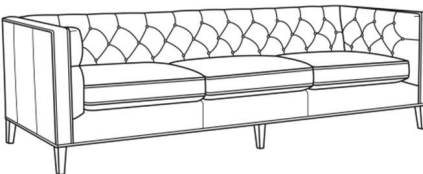

CR LAINE®

STYLE • COMFORT • COLOR

Alister / L1600-20B

DESCRIPTION:	Sofa (82W)
OUTSIDE:	82"W x 35.5"D x 30"H
INSIDE:	69"W x 24"D
SEAT:	19.5"H
ARM:	30"H
BACK RAIL:	30"H
COM:	Plain: 211 sq ft
WEIGHT:	165 lbs

L = available in leather

Standard Features:

Tufted Back

May be shown with optional features

ALISTER

Standard Seat Cushion: Hallmark Seat

Also available:

Alister / 1600-01
Long Sofa (100W)
Outside: 100W x 35.5D x 30H
Inside: 87W x 24D

Alister / 1600-01B
Long Sofa (100W)
Outside: 100W x 35.5D x 30H
Inside: 87W x 24D

Alister / 1600-20
Sofa (82W)
Outside: 82W x 35.5D x 30H
Inside: 69W x 24D

Alister / 1600-20B
Sofa (82W)
Outside: 82W x 35.5D x 30H
Inside: 69W x 24D