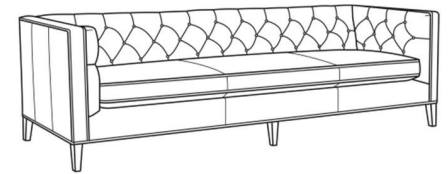

CR LAINE®

STYLE • COMFORT • COLOR

Alister / L1600-20B

DESCRIPTION:	Sofa (82W)
OUTSIDE:	82"W x 35.5"D x 30"H
INSIDE:	69"W x 24"D
SEAT:	19.5"H
ARM:	30"H
BACK RAIL:	30"H
COM:	Plain: 211 sq ft
WEIGHT:	165 lbs

L = available in leather

Standard Features:

Tufted Back

May be shown with optional features

ALISTER

Standard Seat Cushion: Hallmark Seat

Also available:

Alister / 1600-01
Long Sofa (100W)
Outside: 100W x 35.5D x 30H
Inside: 87W x 24D

Alister / 1600-01B
Long Sofa (100W)
Outside: 100W x 35.5D x 30H
Inside: 87W x 24D

Alister / 1600-20
Sofa (82W)
Outside: 82W x 35.5D x 30H
Inside: 69W x 24D

Alister / 1600-20B
Sofa (82W)
Outside: 82W x 35.5D x 30H
Inside: 69W x 24D

Alister / L1600-01
Leather Long Sofa (100W)
Outside: 100W x 35.5D x 30H
Inside: 87W x 24D

Alister / L1600-01B
Leather Long Sofa (100W)
Outside: 100W x 35.5D x 30H
Inside: 87W x 24D

Alister / L1600-20
Leather Sofa (82W)
Outside: 82W x 35.5D x 30H
Inside: 69W x 24D