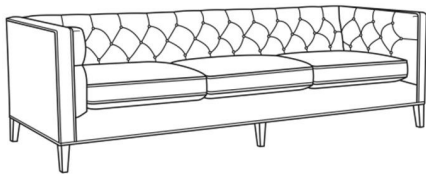

CR LAINE®

STYLE • COMFORT • COLOR

Alister / L1600-20B

DESCRIPTION:	Sofa (82W)
OUTSIDE:	82"W x 35.5"D x 30"H
INSIDE:	69"W x 24"D
SEAT:	19.5"H
ARM:	30"H
BACK RAIL:	30"H
COM:	Plain: 211 sq ft
WEIGHT:	165 lbs

L = available in leather

Standard Features:

Tufted Back

May be shown with optional features

ALISTER

Standard Seat Cushion: Hallmark Seat

Also available:

Alister / 1600-01
Long Sofa (100W)
Outside: 100W x 35.5D x 30H
Inside: 87W x 24D

Alister / 1600-01B
Long Sofa (100W)
Outside: 100W x 35.5D x 30H
Inside: 87W x 24D

Alister / 1600-20
Sofa (82W)
Outside: 82W x 35.5D x 30H
Inside: 69W x 24D

Alister / 1600-20B
Sofa (82W)
Outside: 82W x 35.5D x 30H
Inside: 69W x 24D