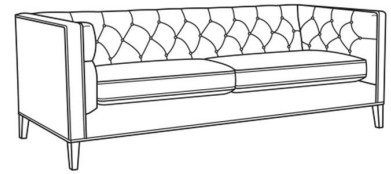

CR LAINE®

STYLE • COMFORT • COLOR

Alister / L1600-20B

DESCRIPTION:	Sofa (82W)
OUTSIDE:	82"W x 35.5"D x 30"H
INSIDE:	69"W x 24"D
SEAT:	19.5"H
ARM:	30"H
BACK RAIL:	30"H
COM:	Plain: 211 sq ft
WEIGHT:	165 lbs

L = available in leather

Standard Features:

Tufted Back

May be shown with optional features

ALISTER

Standard Seat Cushion: Hallmark Seat

Also available:

Alister / 1600-01
Long Sofa (100W)
Outside: 100W x 35.5D x 30H
Inside: 87W x 24D

Alister / 1600-01B
Long Sofa (100W)
Outside: 100W x 35.5D x 30H
Inside: 87W x 24D

Alister / 1600-20
Sofa (82W)
Outside: 82W x 35.5D x 30H
Inside: 69W x 24D

Alister / 1600-20B
Sofa (82W)
Outside: 82W x 35.5D x 30H
Inside: 69W x 24D