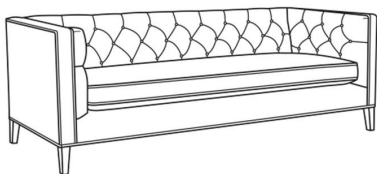

CR LAINE®

STYLE • COMFORT • COLOR

Alister / L1600-20B

DESCRIPTION:	Sofa (82W)
OUTSIDE:	82"W x 35.5"D x 30"H
INSIDE:	69"W x 24"D
SEAT:	19.5"H
ARM:	30"H
BACK RAIL:	30"H
COM:	Plain: 211 sq ft
WEIGHT:	165 lbs

L = available in leather

Standard Features:

Tufted Back

May be shown with optional features

ALISTER

Standard Seat Cushion: Hallmark Seat

Also available:

Alister / 1600-01
Long Sofa (100W)
Outside: 100W x 35.5D x 30H
Inside: 87W x 24D

Alister / 1600-01B
Long Sofa (100W)
Outside: 100W x 35.5D x 30H
Inside: 87W x 24D

Alister / 1600-20
Sofa (82W)
Outside: 82W x 35.5D x 30H
Inside: 69W x 24D

Alister / 1600-20B
Sofa (82W)
Outside: 82W x 35.5D x 30H
Inside: 69W x 24D