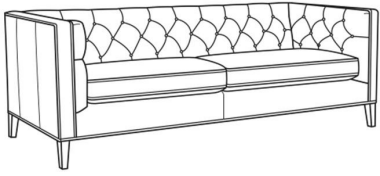

CR LAINE®

STYLE • COMFORT • COLOR

Alister / L1600-20B

DESCRIPTION:	Sofa (82W)
OUTSIDE:	82"W x 35.5"D x 30"H
INSIDE:	69"W x 24"D
SEAT:	19.5"H
ARM:	30"H
BACK RAIL:	30"H
COM:	Plain: 211 sq ft
WEIGHT:	165 lbs

L = available in leather

Standard Features:

Tufted Back

May be shown with optional features

ALISTER

Standard Seat Cushion: Hallmark Seat

Also available:

Alister / 1600-01
Long Sofa (100W)
Outside: 100W x 35.5D x 30H
Inside: 87W x 24D

Alister / 1600-01B
Long Sofa (100W)
Outside: 100W x 35.5D x 30H
Inside: 87W x 24D

Alister / 1600-20
Sofa (82W)
Outside: 82W x 35.5D x 30H
Inside: 69W x 24D

Alister / 1600-20B
Sofa (82W)
Outside: 82W x 35.5D x 30H
Inside: 69W x 24D

Alister / L1600-01
Leather Long Sofa (100W)
Outside: 100W x 35.5D x 30H
Inside: 87W x 24D

Alister / L1600-01B
Leather Long Sofa (100W)
Outside: 100W x 35.5D x 30H
Inside: 87W x 24D

Alister / L1600-20
Leather Sofa (82W)
Outside: 82W x 35.5D x 30H
Inside: 69W x 24D