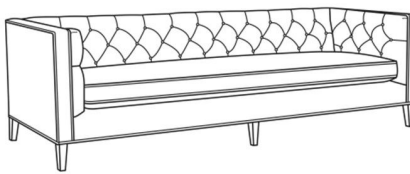

CR LAINE®

STYLE • COMFORT • COLOR

Alister / L1600-20B

DESCRIPTION:	Sofa (82W)
OUTSIDE:	82"W x 35.5"D x 30"H
INSIDE:	69"W x 24"D
SEAT:	19.5"H
ARM:	30"H
BACK RAIL:	30"H
COM:	Plain: 211 sq ft
WEIGHT:	165 lbs

L = available in leather

Standard Features:

Tufted Back

May be shown with optional features

ALISTER

Standard Seat Cushion: Hallmark Seat

Also available:

Alister / 1600-01
Long Sofa (100W)
Outside: 100W x 35.5D x 30H
Inside: 87W x 24D

Alister / 1600-01B
Long Sofa (100W)
Outside: 100W x 35.5D x 30H
Inside: 87W x 24D

Alister / 1600-20
Sofa (82W)
Outside: 82W x 35.5D x 30H
Inside: 69W x 24D

Alister / 1600-20B
Sofa (82W)
Outside: 82W x 35.5D x 30H
Inside: 69W x 24D