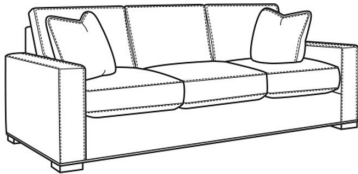

CR LAINE®

STYLE • COMFORT • COLOR

Maxwell / 5300-01

DESCRIPTION:	Long Sofa (110W)
OUTSIDE:	110"W x 41"D x 38"H
INSIDE:	95"W x 25"D
SEAT:	20.5"H
ARM:	26"H
BACK RAIL:	31.5"H
THROW PILLOWS:	2 - 20"
COM:	Plain: 25.00 yds Repeat of 2-14": 31.25 yds Repeat of 15-27": 33.75 yds
WEIGHT:	200 lbs

L = available in leather

Standard Features:

Box Border Back

French Seamed

May be shown with optional features

MAXWELL

Standard Seat Cushion:	Comfort Down Seat
Standard Back Pillow:	Comfort Down Back

Also available:

Maxwell / 5300-00
Sofa (89W)
Outside: 89W x 41D x 38H
Inside: 74W x 25D

Maxwell / L5300-00
Leather Sofa (89W)
Outside: 89W x 41D x 38H
Inside: 74W x 25D

Maxwell / L5300-01
Leather Long Sofa (110W)
Outside: 110W x 41D x 38H
Inside: 95W x 25D