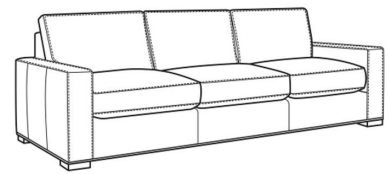

CR LAINE®

STYLE • COMFORT • COLOR

Maxwell / 5300-01

DESCRIPTION:	Long Sofa (110W)
OUTSIDE:	110"W x 41"D x 38"H
INSIDE:	95"W x 25"D
SEAT:	20.5"H
ARM:	26"H
BACK RAIL:	31.5"H
THROW PILLOWS:	2 - 20"
COM:	Plain: 25.00 yds Repeat of 2-14": 31.25 yds Repeat of 15-27": 33.75 yds
WEIGHT:	200 lbs

L = available in leather

Standard Features:

Box Border Back

French Seamed

May be shown with optional features

MAXWELL

Standard Seat Cushion:	Comfort Down Seat
Standard Back Pillow:	Comfort Down Back

Also available:

Maxwell / 5300-00
Sofa (89W)
Outside: 89W x 41D x 38H
Inside: 74W x 25D

Maxwell / L5300-00
Leather Sofa (89W)
Outside: 89W x 41D x 38H
Inside: 74W x 25D

Maxwell / L5300-01
Leather Long Sofa (110W)
Outside: 110W x 41D x 38H
Inside: 95W x 25D