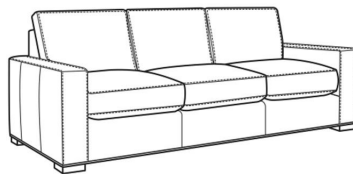

CR LAINE®

STYLE • COMFORT • COLOR

Maxwell / 5300-01

DESCRIPTION:	Long Sofa (110W)
OUTSIDE:	110"W x 41"D x 38"H
INSIDE:	95"W x 25"D
SEAT:	20.5"H
ARM:	26"H
BACK RAIL:	31.5"H
THROW PILLOWS:	2 - 20"
COM:	Plain: 25.00 yds Repeat of 2-14": 31.25 yds Repeat of 15-27": 33.75 yds
WEIGHT:	200 lbs

L = available in leather

Standard Features:

Box Border Back

French Seamed

May be shown with optional features

MAXWELL

Standard Seat Cushion:	Comfort Down Seat
Standard Back Pillow:	Comfort Down Back

Also available:

Maxwell / 5300-00
Sofa (89W)
Outside: 89W x 41D x 38H
Inside: 74W x 25D

Maxwell / L5300-00
Leather Sofa (89W)
Outside: 89W x 41D x 38H
Inside: 74W x 25D

Maxwell / L5300-01
Leather Long Sofa (110W)
Outside: 110W x 41D x 38H
Inside: 95W x 25D