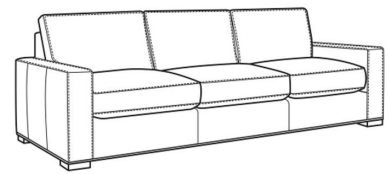

CR LAINE®

STYLE • COMFORT • COLOR

Maxwell / 5300-00

DESCRIPTION:	Sofa (89W)
OUTSIDE:	89"W x 41"D x 38"H
INSIDE:	74"W x 25"D
SEAT:	20.5"H
ARM:	26"H
BACK RAIL:	31.5"H
THROW PILLOWS:	2 - 20"
COM:	Plain: 20.50 yds Repeat of 2-14": 25.75 yds Repeat of 15-27": 27.75 yds
WEIGHT:	190 lbs

L = available in leather

Standard Features:

Box Border Back

French Seamed

May be shown with optional features

MAXWELL

Standard Seat Cushion:	Comfort Down Seat
Standard Back Pillow:	Comfort Down Back

Also available:

Maxwell / 5300-01
Long Sofa (110W)
Outside: 110W x 41D x 38H
Inside: 95W x 25D

Maxwell / L5300-00
Leather Sofa (89W)
Outside: 89W x 41D x 38H
Inside: 74W x 25D

Maxwell / L5300-01
Leather Long Sofa (110W)
Outside: 110W x 41D x 38H
Inside: 95W x 25D