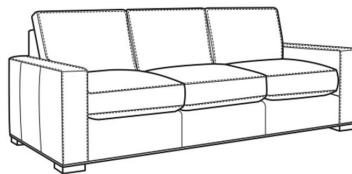

CR LAINE®

STYLE • COMFORT • COLOR

Maxwell / 5300-00

DESCRIPTION:	Sofa (89W)
OUTSIDE:	89"W x 41"D x 38"H
INSIDE:	74"W x 25"D
SEAT:	20.5"H
ARM:	26"H
BACK RAIL:	31.5"H
THROW PILLOWS:	2 - 20"
COM:	Plain: 20.50 yds Repeat of 2-14": 25.75 yds Repeat of 15-27": 27.75 yds
WEIGHT:	190 lbs

L = available in leather

Standard Features:

Box Border Back

French Seamed

May be shown with optional features

MAXWELL

Standard Seat Cushion:	Comfort Down Seat
Standard Back Pillow:	Comfort Down Back

Also available:

Maxwell / 5300-01
Long Sofa (110W)
Outside: 110W x 41D x 38H
Inside: 95W x 25D

Maxwell / L5300-00
Leather Sofa (89W)
Outside: 89W x 41D x 38H
Inside: 74W x 25D

Maxwell / L5300-01
Leather Long Sofa (110W)
Outside: 110W x 41D x 38H
Inside: 95W x 25D