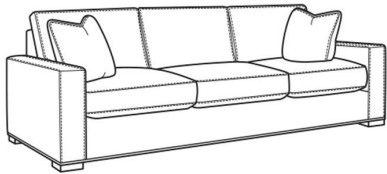

CR LAINE®

STYLE • COMFORT • COLOR

Maxwell / 5300-00

DESCRIPTION:	Sofa (89W)
OUTSIDE:	89"W x 41"D x 38"H
INSIDE:	74"W x 25"D
SEAT:	20.5"H
ARM:	26"H
BACK RAIL:	31.5"H
THROW PILLOWS:	2 - 20"
COM:	Plain: 20.50 yds Repeat of 2-14": 25.75 yds Repeat of 15-27": 27.75 yds
WEIGHT:	190 lbs

L = available in leather

Standard Features:

Box Border Back

French Seamed

May be shown with optional features

MAXWELL

Standard Seat Cushion:	Comfort Down Seat
Standard Back Pillow:	Comfort Down Back

Also available:

Maxwell / 5300-01
Long Sofa (110W)
Outside: 110W x 41D x 38H
Inside: 95W x 25D

Maxwell / L5300-00
Leather Sofa (89W)
Outside: 89W x 41D x 38H
Inside: 74W x 25D

Maxwell / L5300-01
Leather Long Sofa (110W)
Outside: 110W x 41D x 38H
Inside: 95W x 25D