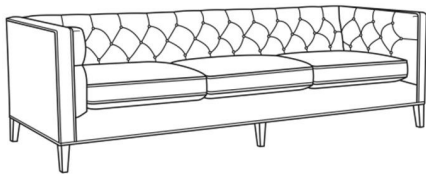

Also available:

Alister / 1600-01
Long Sofa (100W)
Outside: 100W x 35.5D x 30H
Inside: 87W x 24D