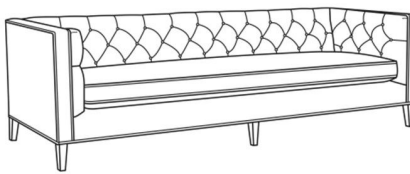

## Alister / 1600-20B

DESCRIPTION:	Sofa (82W)
OUTSIDE:	82"W x 35.5"D x 30"H
INSIDE:	69"W x 24"D
SEAT:	19.5"H
ARM:	30"H
BACK RAIL:	30"H
COM:	Plain: 15.00 yds Repeat of 2-14": 18.75 yds Repeat of 15-27": 20.25 yds
WEIGHT:	150 lbs

### Standard Features:

Tufted Back

May be shown with optional features

## ALISTER

Standard Seat Cushion: Hallmark Seat

### Also available:

Alister / 1600-01  
Long Sofa (100W)  
Outside: 100W x 35.5D x 30H  
Inside: 87W x 24D

Alister / 1600-01B  
Long Sofa (100W)  
Outside: 100W x 35.5D x 30H  
Inside: 87W x 24D

Alister / 1600-20  
Sofa (82W)  
Outside: 82W x 35.5D x 30H  
Inside: 69W x 24D