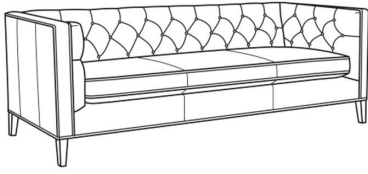

Alister / L1600-20B
Leather Sofa (82W)
Outside: 82W x 35.5D x 30H
Inside: 69W x 24D