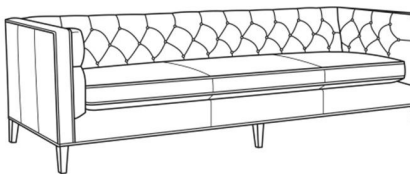

Alister / L1600-01B
Leather Long Sofa (100W)
Outside: 100W x 35.5D x 30H
Inside: 87W x 24D