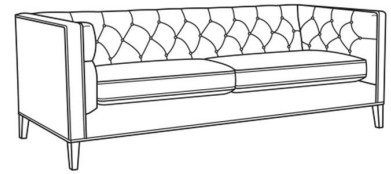

## Alister / 1600-20B

DESCRIPTION:	Sofa (82W)
OUTSIDE:	82"W x 35.5"D x 30"H
INSIDE:	69"W x 24"D
SEAT:	19.5"H
ARM:	30"H
BACK RAIL:	30"H
COM:	Plain: 15.00 yds Repeat of 2-14": 18.75 yds Repeat of 15-27": 20.25 yds
WEIGHT:	150 lbs

### Standard Features:

Tufted Back

May be shown with optional features

## ALISTER

Standard Seat Cushion: Hallmark Seat

### Also available:

Alister / 1600-01  
Long Sofa (100W)  
Outside: 100W x 35.5D x 30H  
Inside: 87W x 24D

Alister / 1600-01B  
Long Sofa (100W)  
Outside: 100W x 35.5D x 30H  
Inside: 87W x 24D

Alister / 1600-20  
Sofa (82W)  
Outside: 82W x 35.5D x 30H  
Inside: 69W x 24D