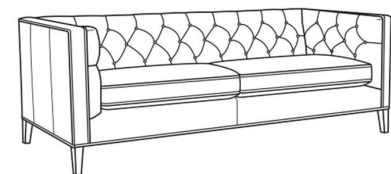

Alister / L1600-20
Leather Sofa (82W)
Outside: 82W x 35.5D x 30H
Inside: 69W x 24D