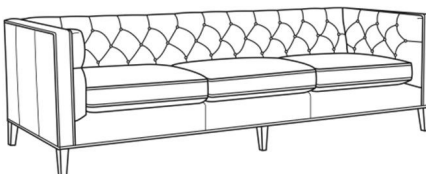

### Also available:

Alister / 1600-01  
Long Sofa (100W)  
Outside: 100W x 35.5D x 30H  
Inside: 87W x 24D

Alister / 1600-01B  
Long Sofa (100W)  
Outside: 100W x 35.5D x 30H  
Inside: 87W x 24D

Alister / 1600-20  
Sofa (82W)  
Outside: 82W x 35.5D x 30H  
Inside: 69W x 24D