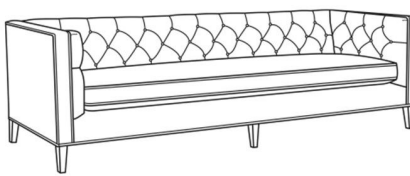

CR LAINE®

STYLE • COMFORT • COLOR

Alister / 1600-20

DESCRIPTION:	Sofa (82W)
OUTSIDE:	82"W x 35.5"D x 30"H
INSIDE:	69"W x 24"D
SEAT:	19.5"H
ARM:	30"H
BACK RAIL:	30"H
COM:	Plain: 17.00 yds Repeat of 2-14": 21.25 yds Repeat of 15-27": 23.00 yds
WEIGHT:	150 lbs

L = available in leather

Standard Features:

Tufted Back

May be shown with optional features

ALISTER

Standard Seat Cushion: Hallmark Seat

Also available:

Alister / 1600-01
Long Sofa (100W)
Outside: 100W x 35.5D x 30H
Inside: 87W x 24D

Alister / 1600-01B
Long Sofa (100W)
Outside: 100W x 35.5D x 30H
Inside: 87W x 24D

Alister / 1600-20B
Sofa (82W)
Outside: 82W x 35.5D x 30H
Inside: 69W x 24D

Alister / L1600-01
Leather Long Sofa (100W)
Outside: 100W x 35.5D x 30H
Inside: 87W x 24D