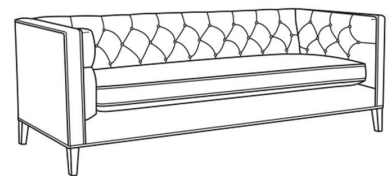

CR LAINE®

STYLE • COMFORT • COLOR

Alister / 1600-20

DESCRIPTION:	Sofa (82W)
OUTSIDE:	82"W x 35.5"D x 30"H
INSIDE:	69"W x 24"D
SEAT:	19.5"H
ARM:	30"H
BACK RAIL:	30"H
COM:	Plain: 17.00 yds Repeat of 2-14": 21.25 yds Repeat of 15-27": 23.00 yds
WEIGHT:	150 lbs

L = available in leather

Standard Features:

Tufted Back

May be shown with optional features

ALISTER

Standard Seat Cushion: Hallmark Seat

Also available:

Alister / 1600-01
Long Sofa (100W)
Outside: 100W x 35.5D x 30H
Inside: 87W x 24D

Alister / 1600-01B
Long Sofa (100W)
Outside: 100W x 35.5D x 30H
Inside: 87W x 24D

Alister / 1600-20B
Sofa (82W)
Outside: 82W x 35.5D x 30H
Inside: 69W x 24D

Alister / L1600-01
Leather Long Sofa (100W)
Outside: 100W x 35.5D x 30H
Inside: 87W x 24D