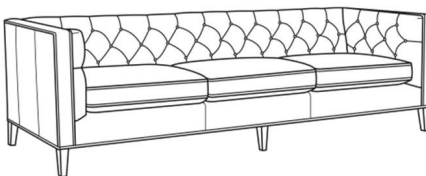

CR LAINE®

STYLE • COMFORT • COLOR

Alister / 1600-20

DESCRIPTION:	Sofa (82W)
OUTSIDE:	82"W x 35.5"D x 30"H
INSIDE:	69"W x 24"D
SEAT:	19.5"H
ARM:	30"H
BACK RAIL:	30"H
COM:	Plain: 17.00 yds Repeat of 2-14": 21.25 yds Repeat of 15-27": 23.00 yds
WEIGHT:	150 lbs

L = available in leather

Standard Features:

Tufted Back

May be shown with optional features

ALISTER

Standard Seat Cushion: Hallmark Seat

Also available:

Alister / 1600-01
Long Sofa (100W)
Outside: 100W x 35.5D x 30H
Inside: 87W x 24D

Alister / 1600-01B
Long Sofa (100W)
Outside: 100W x 35.5D x 30H
Inside: 87W x 24D

Alister / 1600-20B
Sofa (82W)
Outside: 82W x 35.5D x 30H
Inside: 69W x 24D

Alister / L1600-01
Leather Long Sofa (100W)
Outside: 100W x 35.5D x 30H
Inside: 87W x 24D