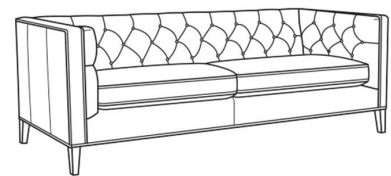

CR LAINE®

STYLE • COMFORT • COLOR

Alister / 1600-20

DESCRIPTION:	Sofa (82W)
OUTSIDE:	82"W x 35.5"D x 30"H
INSIDE:	69"W x 24"D
SEAT:	19.5"H
ARM:	30"H
BACK RAIL:	30"H
COM:	Plain: 17.00 yds Repeat of 2-14": 21.25 yds Repeat of 15-27": 23.00 yds
WEIGHT:	150 lbs

L = available in leather

Standard Features:

Tufted Back

May be shown with optional features

ALISTER

Standard Seat Cushion: Hallmark Seat

Also available:

Alister / 1600-01
Long Sofa (100W)
Outside: 100W x 35.5D x 30H
Inside: 87W x 24D

Alister / 1600-01B
Long Sofa (100W)
Outside: 100W x 35.5D x 30H
Inside: 87W x 24D

Alister / 1600-20B
Sofa (82W)
Outside: 82W x 35.5D x 30H
Inside: 69W x 24D

Alister / L1600-01
Leather Long Sofa (100W)
Outside: 100W x 35.5D x 30H
Inside: 87W x 24D

Alister / L1600-01B
Leather Long Sofa (100W)
Outside: 100W x 35.5D x 30H
Inside: 87W x 24D

Alister / L1600-20
Leather Sofa (82W)
Outside: 82W x 35.5D x 30H
Inside: 69W x 24D

Alister / L1600-20B

Leather Sofa (82W)