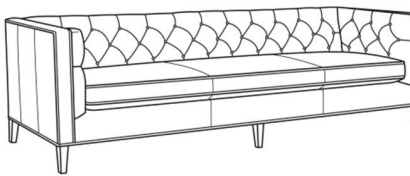

CR LAINE®

STYLE • COMFORT • COLOR

Alister / 1600-20

DESCRIPTION:	Sofa (82W)
OUTSIDE:	82"W x 35.5"D x 30"H
INSIDE:	69"W x 24"D
SEAT:	19.5"H
ARM:	30"H
BACK RAIL:	30"H
COM:	Plain: 17.00 yds Repeat of 2-14": 21.25 yds Repeat of 15-27": 23.00 yds
WEIGHT:	150 lbs

L = available in leather

Standard Features:

Tufted Back

May be shown with optional features

ALISTER

Standard Seat Cushion: Hallmark Seat

Also available:

Alister / 1600-01
Long Sofa (100W)
Outside: 100W x 35.5D x 30H
Inside: 87W x 24D

Alister / 1600-01B
Long Sofa (100W)
Outside: 100W x 35.5D x 30H
Inside: 87W x 24D

Alister / 1600-20B
Sofa (82W)
Outside: 82W x 35.5D x 30H
Inside: 69W x 24D

Alister / L1600-01
Leather Long Sofa (100W)
Outside: 100W x 35.5D x 30H
Inside: 87W x 24D