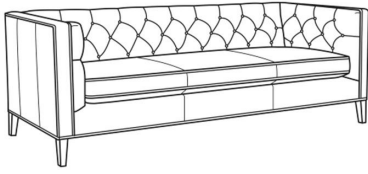

CR LAINE®

STYLE • COMFORT • COLOR

Alister / 1600-20

DESCRIPTION:	Sofa (82W)
OUTSIDE:	82"W x 35.5"D x 30"H
INSIDE:	69"W x 24"D
SEAT:	19.5"H
ARM:	30"H
BACK RAIL:	30"H
COM:	Plain: 17.00 yds Repeat of 2-14": 21.25 yds Repeat of 15-27": 23.00 yds
WEIGHT:	150 lbs

L = available in leather

Standard Features:

Tufted Back

May be shown with optional features

ALISTER

Standard Seat Cushion: Hallmark Seat

Also available:

Alister / 1600-01
Long Sofa (100W)
Outside: 100W x 35.5D x 30H
Inside: 87W x 24D

Alister / 1600-01B
Long Sofa (100W)
Outside: 100W x 35.5D x 30H
Inside: 87W x 24D

Alister / 1600-20B
Sofa (82W)
Outside: 82W x 35.5D x 30H
Inside: 69W x 24D

Alister / L1600-01
Leather Long Sofa (100W)
Outside: 100W x 35.5D x 30H
Inside: 87W x 24D

Alister / L1600-01B
Leather Long Sofa (100W)
Outside: 100W x 35.5D x 30H
Inside: 87W x 24D

Alister / L1600-20
Leather Sofa (82W)
Outside: 82W x 35.5D x 30H
Inside: 69W x 24D

Alister / L1600-20B

Leather Sofa (82W)