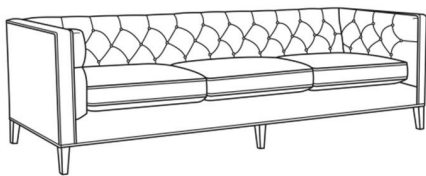

CR LAINE®

STYLE • COMFORT • COLOR

Alister / 1600-20

DESCRIPTION:	Sofa (82W)
OUTSIDE:	82"W x 35.5"D x 30"H
INSIDE:	69"W x 24"D
SEAT:	19.5"H
ARM:	30"H
BACK RAIL:	30"H
COM:	Plain: 17.00 yds Repeat of 2-14": 21.25 yds Repeat of 15-27": 23.00 yds
WEIGHT:	150 lbs

L = available in leather

Standard Features:

Tufted Back

May be shown with optional features

ALISTER

Standard Seat Cushion: Hallmark Seat

Also available:

Alister / 1600-01
Long Sofa (100W)
Outside: 100W x 35.5D x 30H
Inside: 87W x 24D

Alister / 1600-01B
Long Sofa (100W)
Outside: 100W x 35.5D x 30H
Inside: 87W x 24D

Alister / 1600-20B
Sofa (82W)
Outside: 82W x 35.5D x 30H
Inside: 69W x 24D

Alister / L1600-01
Leather Long Sofa (100W)
Outside: 100W x 35.5D x 30H
Inside: 87W x 24D