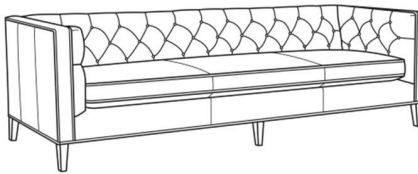

### Also available:

Alister / 1600-01  
Long Sofa (100W)  
Outside: 100W x 35.5D x 30H  
Inside: 87W x 24D

Alister / 1600-01B  
Long Sofa (100W)  
Outside: 100W x 35.5D x 30H  
Inside: 87W x 24D

Alister / 1600-20  
Sofa (82W)  
Outside: 82W x 35.5D x 30H  
Inside: 69W x 24D

Alister / 1600-20B  
Sofa (82W)  
Outside: 82W x 35.5D x 30H  
Inside: 69W x 24D

Alister / L1600-01B  
Leather Long Sofa (100W)  
Outside: 100W x 35.5D x 30H  
Inside: 87W x 24D

Alister / L1600-20  
Leather Sofa (82W)  
Outside: 82W x 35.5D x 30H  
Inside: 69W x 24D