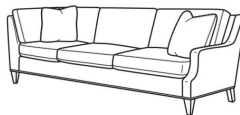

### Standard Features:

Box Border Back

French Seamed

Standard with throw pillows (not shown)

Various configurations available; visit a CR Laine retailer for more details.

May be shown with optional features

## AUSTIN

Standard Seat Cushion:	Comfort Down Seat
Standard Back Pillow:	Comfort Down Back

### Also available:

(L) 3770-10L Corner Sofa (108w)

#### Austin / 3770-10L

Corner Sofa (108W)

Outside: 108W x 39D x 35H

Inside: 88W x 22.5D

(L) 3770-10R Corner Sofa (108w)