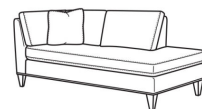

#### Austin / 3770-11L

One Arm Sofa (69W)

Outside: 69W x 39D x 35H

Inside: 65W x 22.5D

(L) 3770-11R One Arm Sofa (69w)

#### Austin / 3770-11R

One Arm Sofa (69W)

Outside: 69W x 39D x 35H

Inside: 65W x 22.5D

(L) 3770-39LB Corner Sofa Chaise (95w)

#### Austin / 3770-39LB

Corner Sofa Chaise (95W)

Outside: 95W x 39D x 35H

Inside: 79W x 22.5D

(L) 3770-39RB Corner Sofa Chaise (95w)

#### Austin / 3770-39RB

Corner Sofa Chaise (95W)

Outside: 95W x 39D x 35H

Inside: 79W x 22.5D

**Sectional Components Dimensions:**

	Fabric/Style	Outside	Inside	Seat	Arm	Back Rail	Standard TPs	Weight
Corner Sofa (108W)	3770-10L	108W 39D 35H	88W 22.5D	20.5H	23H	34H	2 - 20"	170 lbs.
Corner Sofa (108W)	3770-10R	108W 39D 35H	88W 22.5D	20.5H	23H	34H	2 - 20"	170 lbs.
One Arm Sofa (69W)	3770-11L	69W 39D 35H	65W 22.5D	20.5H	23H	34H	1 - 20"	170 lbs.
One Arm Sofa (69W)	3770-11R	69W 39D 35H	65W 22.5D	20.5H	23H	34H	1 - 20"	170 lbs.
Corner Sofa Chaise (95W)	3770-39LB	95W 39D 35H	79W 22.5D	20.5H	23H	34H	1 - 20"	170 lbs.
Corner Sofa Chaise (95W)	3770-39RB	95W 39D 35H	79W 22.5D	20.5H	23H	34H	1 - 20"	170 lbs.