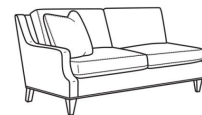

#### Austin / 3770-10L

Corner Sofa (108W)

Outside: 108W x 39D x 35H

Inside: 88W x 22.5D

(L) 3770-10R Corner Sofa (108w)

#### Austin / 3770-10R

Corner Sofa (108W)

Outside: 108W x 39D x 35H

Inside: 88W x 22.5D

(L) 3770-11L One Arm Sofa (69w)