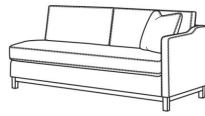

### Ryan / L6000-11LB

Leather One Arm Sofa (75W)

Outside: 75W x 36.5D x 35H

Inside: 72W x 22D

(L) 6000-11R One Arm Sofa (75w)

Ryan / L6000-11R  
Leather One Arm Sofa (75W)  
Outside: 75W x 36.5D x 35H  
Inside: 72W x 22D