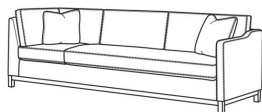

(L) 6000-10RB Corner Sofa (111w)

Ryan / L6000-10RB

Leather Corner Sofa (111W)

Outside: 111W x 36.5D x 35H

Inside: 100W x 22D