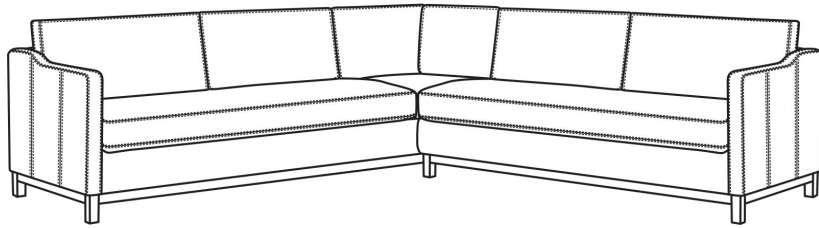

## Ryan / L6000

L6000-10LB / L6000-11RB

DESCRIPTION:	Sectional
OUTSIDE:	111.5"W x 36.5"D x 35"H
INSIDE:	100"W x 22"D
SEAT:	20.5"H
ARM:	27"H
BACK RAIL:	29"H
WEIGHT:	280 lbs

### Standard Features:

Box Border Back

Standard Saddle-Stitched

Leather styles not standard with throw pillows

Oak wood base, wood grain pattern is a natural characteristic of oak

Various configurations available; visit a CR Laine retailer for more details.

### Ryan / L6000-10L

Leather Corner Sofa (111W)

Outside: 111W x 36.5D x 35H

Inside: 100W x 22D

(L) 6000-10LB Corner Sofa (111w)

### Ryan / L6000-10RB

Leather Corner Sofa (111W)

Outside: 111W x 36.5D x 35H

Inside: 100W x 22D

(L) 6000-11L One Arm Sofa (75w)