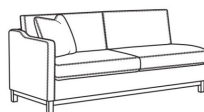

(L) 6000-11L One Arm Sofa (75w)

Ryan / L6000-11L

Leather One Arm Sofa (75W)

Outside: 75W x 36.5D x 35H

Inside: 72W x 22D