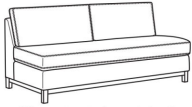

(L) 6000-30B Armless Sofa (72w)

Ryan / L6000-30B
Leather Armless Sofa (72W)
Outside: 72W x 36.5D x 35H
Inside: 72W x 22D