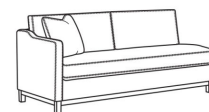

(L) 6000-11LB One Arm Sofa (75w)

Ryan / L6000-11LB

Leather One Arm Sofa (75W)

Outside: 75W x 36.5D x 35H

Inside: 72W x 22D