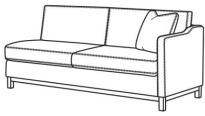

(L) 6000-11R One Arm Sofa (75w)

Ryan / L6000-11R
Leather One Arm Sofa (75W)
Outside: 75W x 36.5D x 35H
Inside: 72W x 22D