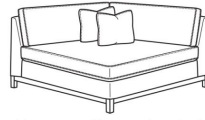

(L) 6000-33 Double Corner Chaise (59w)

Ryan / L6000-33
Leather Double Corner Chaise (59W)
Outside: 59W x 59D x 35H
Inside: 45W x 45D