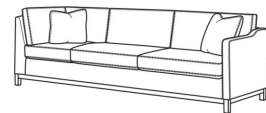

(L) 6000-10R Corner Sofa (111w)

Ryan / L6000-10R

Leather Corner Sofa (111W)

Outside: 111W x 36.5D x 35H

Inside: 100W x 22D