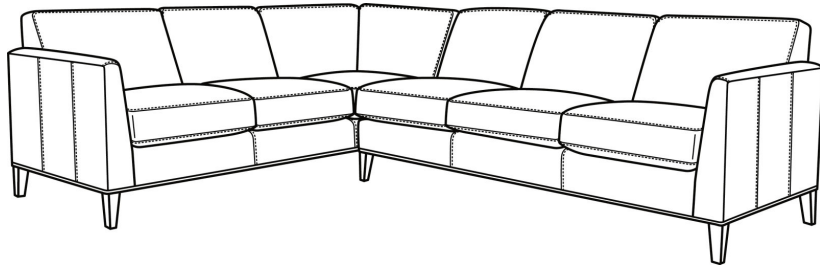

CR LAINE®

STYLE • COMFORT • COLOR

Westport / L6700
L6700-10L / L6700-11R

DESCRIPTION:	Sectional
OUTSIDE:	115.5"W x 90.5"D x 35"H
SEAT:	20.5"H
ARM:	28"H
WEIGHT:	340 lbs

Standard Features:

Tight Back

French Seamed

Leather styles standard without throw pillows

Various configurations available; visit a CR Laine retailer for more details.

May be shown with optional features

WESTPORT

Standard Seat Cushion:	Hallmark Seat
Standard Back Pillow:	Back

Also available:

(L) 6700-10L Corner Sofa (90.5W)

Westport / L6700-10L
Leather Corner Sofa (90.5W)
Outside: 90.5W x 35D x 35H
Inside: 71.5W x 21.5D

(L) 6700-10R Corner Sofa (90.5W)

Westport / L6700-10R
Leather Corner Sofa (90.5W)
Outside: 90.5W x 35D x 35H
Inside: 71.5W x 21.5D

Sectional Components Dimensions:

	Fabric/Style	Outside	Inside	Seat	Arm	Back Rail	Standard TPs	Weight
Corner Sofa (90.5W)	L6700-10L	90.5W 35D 35H	71.5W 21.5D	20.5H	28H	--	--	180 lbs.
Corner Sofa (90.5W)	L6700-10R	90.5W 35D 35H	71.5W 21.5D	20.5H	28H	--	--	180 lbs.
One Arm Sofa (80.5W)	L6700-11L	80.5W 35D 35H	75W 21.5D	20.5H	28H	--	--	160 lbs.
One Arm Sofa (80.5W)	L6700-11R	80.5W 35D 35H	75W 21.5D	20.5H	28H	--	--	160 lbs.
One Arm Loveseat (55.5W)	L6700-14L	55.5W 35D 35H	50W 21.5D	20.5H	28H	--	--	150 lbs.
One Arm Loveseat (55.5W)	L6700-14R	55.5W 35D 35H	50W 21.5D	20.5H	28H	--	--	150 lbs.