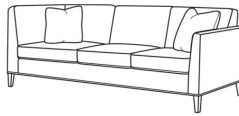

### Standard Features:

Tight Back

French Seamed

Fabric styles standard with throw pillows (not shown)

Various configurations available; visit a CR Laine retailer for more details.

May be shown with optional features

## WESTPORT

Standard Seat Cushion: Hallmark Seat  
Standard Back Pillow: Back

### Also available:

(L) 6700-10L Corner Sofa (90.5W)

Westport / 6700-10L  
Corner Sofa (90.5W)  
Outside: 90.5W x 35D x 35H  
Inside: 71.5W x 21.5D

(L) 6700-10R Corner Sofa (90.5W)

Westport / 6700-10R  
Corner Sofa (90.5W)  
Outside: 90.5W x 35D x 35H  
Inside: 71.5W x 21.5D