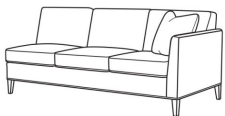

### Also available:

(L) 6700-10L Corner Sofa (90.5W)

Westport / 6700-10L  
Corner Sofa (90.5W)  
Outside: 90.5W x 35D x 35H  
Inside: 71.5W x 21.5D

(L) 6700-10R Corner Sofa (90.5W)

Westport / 6700-10R  
Corner Sofa (90.5W)  
Outside: 90.5W x 35D x 35H  
Inside: 71.5W x 21.5D

(L) 6700-11L One Arm Sofa (80.5W)

Westport / 6700-11L  
One Arm Sofa (80.5W)  
Outside: 80.5W x 35D x 35H  
Inside: 75W x 21.5D

(L) 6700-11R One Arm Sofa (80.5W)

Westport / 6700-11R  
One Arm Sofa (80.5W)  
Outside: 80.5W x 35D x 35H  
Inside: 75W x 21.5D