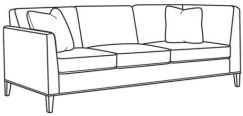

Also available:

(L) 6700-10L Corner Sofa (90.5W)

Westport / 6700-10L
Corner Sofa (90.5W)
Outside: 90.5W x 35D x 35H
Inside: 71.5W x 21.5D