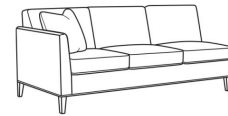

## WESTPORT

Standard Seat Cushion: Hallmark Seat  
Standard Back Pillow: Back

### Also available:

(L) 6700-10L Corner Sofa (90.5W)

Westport / 6700-10L  
Corner Sofa (90.5W)  
Outside: 90.5W x 35D x 35H  
Inside: 71.5W x 21.5D

(L) 6700-10R Corner Sofa (90.5W)

Westport / 6700-10R  
Corner Sofa (90.5W)  
Outside: 90.5W x 35D x 35H  
Inside: 71.5W x 21.5D

(L) 6700-11L One Arm Sofa (80.5W)

Westport / 6700-11L  
One Arm Sofa (80.5W)  
Outside: 80.5W x 35D x 35H  
Inside: 75W x 21.5D

(L) 6700-11R One Arm Sofa (80.5W)

Westport / 6700-11R  
One Arm Sofa (80.5W)  
Outside: 80.5W x 35D x 35H  
Inside: 75W x 21.5D