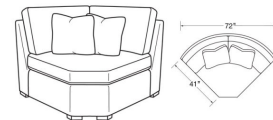

8780-11R One Arm Sofa (86w)

Travis / 8780-11R

One Arm Sofa (86W)

Outside: 86W x 41D x 37H

Inside: 79W x 24.5D

8780-12 Corner Chair (41w)

Travis / 8780-12

Corner Chair (41W)

Outside: 41W x 41D x 37H

Inside: 0W x 24.5D

8780-13 Curve (72w)

Travis / 8780-13

Curved Corner (72W)

Outside: 72W x 41D x 37H

Inside: 0W x 24.5D

8780-14L One Arm Loveseat (59w)