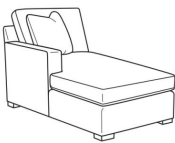

8780-19L
One Arm Chaise (36w)

Travis / 8780-19L
One Arm Chaise (36W)
Outside: 36W x 62D x 37H
Inside: 29W x 46D