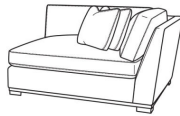

5000-33 Double Corner Chaise (59w)

Ryder / 5000-33
Double Corner Chaise (59W)
Outside: 59W x 59D x 33.5H
Inside: 42W x 42D