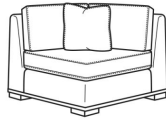

5000-12 Corner Chair (39w)

Ryder / 5000-12
Corner Chair (39W)
Outside: 39W x 39D x 33.5H
Inside: 23W x 23D