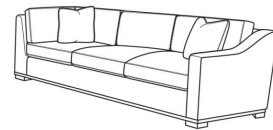

## RYDER

Standard Seat Cushion:	Comfort Down Seat
Standard Back Pillow:	Comfort Down Back

### Also available:

5000-10L Corner Sofa (108W)

Ryder / 5000-10L  
Corner Sofa (108W)  
Outside: 108W x 39D x 33.5H  
Inside: 87W x 23D

5000-10LB Corner Sofa (108W)

Ryder / 5000-10LB  
Corner Sofa (108W)  
Outside: 108W x 39D x 33.5H  
Inside: 87W x 23D

5000-10R Corner Sofa (108W)

Ryder / 5000-10R  
Corner Sofa (108W)  
Outside: 108W x 39D x 33.5H  
Inside: 87W x 23D

5000-10RB Corner Sofa (108W)

Ryder / 5000-10RB  
Corner Sofa (108W)  
Outside: 108W x 39D x 33.5H  
Inside: 87W x 23D