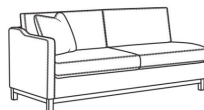

Ryan / 6000-10L

Corner Sofa (111W)

Outside: 111W x 36.5D x 35H

Inside: 100W x 22D

(L) 6000-10LB Corner Sofa (111w)

Ryan / 6000-10LB

Corner Sofa (111W)

Outside: 111W x 36.5D x 35H

Inside: 100W x 22D

(L) 6000-10R Corner Sofa (111w)

Ryan / 6000-10R

Corner Sofa (111W)

Outside: 111W x 36.5D x 35H

Inside: 100W x 22D

(L) 6000-10RB Corner Sofa (111w)

Ryan / 6000-10RB

Corner Sofa (111W)

Outside: 111W x 36.5D x 35H

Inside: 100W x 22D

(L) 6000-11L One Arm Sofa (75w)

Ryan / 6000-11L

One Arm Sofa (75W)

Outside: 75W x 36.5D x 35H

Inside: 72W x 22D