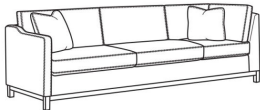

May be shown with optional features

RYAN

Standard Seat Cushion:

Mayfair Seat

Standard Back Pillow:

Fiber Back

Also available:

(L) 6000-10L Corner Sofa (111w)

Ryan / 6000-10L

Corner Sofa (111W)

Outside: 111W x 36.5D x 35H

Inside: 100W x 22D

(L) 6000-10LB Corner Sofa (111w)

Ryan / 6000-10LB

Corner Sofa (111W)

Outside: 111W x 36.5D x 35H

Inside: 100W x 22D

(L) 6000-10R Corner Sofa (111w)

Ryan / 6000-10R

Corner Sofa (111W)

Outside: 111W x 36.5D x 35H

Inside: 100W x 22D

(L) 6000-10RB Corner Sofa (111w)

Ryan / 6000-10RB