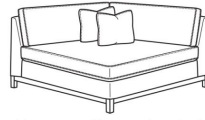

(L) 6000-11LB One Arm Sofa (75w)

Ryan / 6000-11LB

One Arm Sofa (75W)

Outside: 75W x 36.5D x 35H

Inside: 72W x 22D

(L) 6000-11R One Arm Sofa (75w)

Ryan / 6000-11R
One Arm Sofa (75W)
Outside: 75W x 36.5D x 35H
Inside: 72W x 22D

(L) 6000-11RB One Arm Sofa (75w)

Ryan / 6000-11RB
One Arm Sofa (75W)
Outside: 75W x 36.5D x 35H
Inside: 72W x 22D

(L) 6000-30 Armless Sofa (72w)

Ryan / 6000-30
Armless Sofa (72W)
Outside: 72W x 36.5D x 35H
Inside: 72W x 22D

(L) 6000-30B Armless Sofa (72w)

Ryan / 6000-30B
Armless Sofa (72W)
Outside: 72W x 36.5D x 35H
Inside: 72W x 22D

(L) 6000-33 Double Corner Chaise (59w)

Ryan / 6000-33
Double Corner Chaise (59W)
Outside: 59W x 59D x 35H
Inside: 45W x 45D