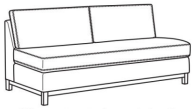

(L) 6000-30B Armless Sofa (72w)

Ryan / 6000-30B
Armless Sofa (72W)
Outside: 72W x 36.5D x 35H
Inside: 72W x 22D