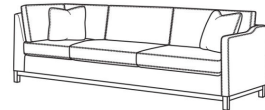

May be shown with optional features

RYAN

Standard Seat Cushion:

Mayfair Seat

Standard Back Pillow:

Fiber Back

Also available:

(L) 6000-10L Corner Sofa (111w)

Ryan / 6000-10L

Corner Sofa (111W)

Outside: 111W x 36.5D x 35H

Inside: 100W x 22D

(L) 6000-10LB Corner Sofa (111w)

Ryan / 6000-10LB

Corner Sofa (111W)

Outside: 111W x 36.5D x 35H

Inside: 100W x 22D

(L) 6000-10R Corner Sofa (111w)

Ryan / 6000-10R

Corner Sofa (111W)

Outside: 111W x 36.5D x 35H

Inside: 100W x 22D

(L) 6000-10RB Corner Sofa (111w)

Ryan / 6000-10RB

Corner Sofa (111W)

Outside: 111W x 36.5D x 35H

Inside: 100W x 22D

(L) 6000-11L One Arm Sofa (75w)

Ryan / 6000-11L

One Arm Sofa (75W)

Outside: 75W x 36.5D x 35H

Inside: 72W x 22D