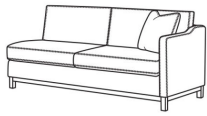

(L) 6000-11R One Arm Sofa (75w)

Ryan / 6000-11R
One Arm Sofa (75W)
Outside: 75W x 36.5D x 35H
Inside: 72W x 22D