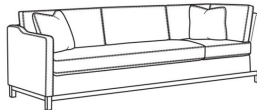

May be shown with optional features

RYAN

Standard Seat Cushion:

Mayfair Seat

Standard Back Pillow:

Fiber Back

Also available:

(L) 6000-10L Corner Sofa (111w)

Ryan / 6000-10L

Corner Sofa (111W)

Outside: 111W x 36.5D x 35H

Inside: 100W x 22D

(L) 6000-10LB Corner Sofa (111w)

Ryan / 6000-10LB

Corner Sofa (111W)

Outside: 111W x 36.5D x 35H

Inside: 100W x 22D

(L) 6000-10R Corner Sofa (111w)

Ryan / 6000-10R

Corner Sofa (111W)

Outside: 111W x 36.5D x 35H

Inside: 100W x 22D

(L) 6000-10RB Corner Sofa (111w)

Ryan / 6000-10RB