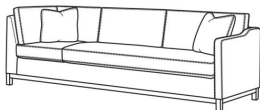

May be shown with optional features

RYAN

Standard Seat Cushion:

Mayfair Seat

Standard Back Pillow:

Fiber Back

Also available:

(L) 6000-10L Corner Sofa (111w)

Ryan / 6000-10L

Corner Sofa (111W)

Outside: 111W x 36.5D x 35H

Inside: 100W x 22D

(L) 6000-10LB Corner Sofa (111w)

Ryan / 6000-10LB

Corner Sofa (111W)

Outside: 111W x 36.5D x 35H

Inside: 100W x 22D

(L) 6000-10R Corner Sofa (111w)

Ryan / 6000-10R

Corner Sofa (111W)

Outside: 111W x 36.5D x 35H

Inside: 100W x 22D

(L) 6000-10RB Corner Sofa (111w)

Ryan / 6000-10RB

Corner Sofa (111W)

Outside: 111W x 36.5D x 35H

Inside: 100W x 22D

(L) 6000-11L One Arm Sofa (75w)

Ryan / 6000-11L

One Arm Sofa (75W)

Outside: 75W x 36.5D x 35H

Inside: 72W x 22D