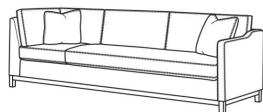

RYAN

Standard Seat Cushion: Mayfair Seat
 Standard Back Pillow: Fiber Back

Also available:

(L) 6000-10L Corner Sofa (111w)

Ryan / 6000-10L
 Corner Sofa (111W)
 Outside: 111W x 36.5D x 35H
 Inside: 100W x 22D

(L) 6000-10LB Corner Sofa (111w)

Ryan / 6000-10LB
 Corner Sofa (111W)
 Outside: 111W x 36.5D x 35H
 Inside: 100W x 22D

(L) 6000-10R Corner Sofa (111w)

Ryan / 6000-10R
 Corner Sofa (111W)
 Outside: 111W x 36.5D x 35H
 Inside: 100W x 22D

(L) 6000-10RB Corner Sofa (111w)

Ryan / 6000-10RB
 Corner Sofa (111W)
 Outside: 111W x 36.5D x 35H
 Inside: 100W x 22D

(L) 6000-11L One Arm Sofa (75w)

Ryan / 6000-11L
 One Arm Sofa (75W)
 Outside: 75W x 36.5D x 35H
 Inside: 72W x 22D