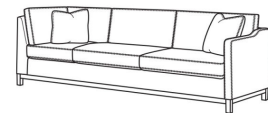

RYAN

Standard Seat Cushion: Mayfair Seat
 Standard Back Pillow: Fiber Back

Also available:

(L) 6000-10L Corner Sofa (111w)

Ryan / 6000-10L
 Corner Sofa (111W)
 Outside: 111W x 36.5D x 35H
 Inside: 100W x 22D

(L) 6000-10LB Corner Sofa (111w)

Ryan / 6000-10LB
 Corner Sofa (111W)
 Outside: 111W x 36.5D x 35H
 Inside: 100W x 22D

(L) 6000-10R Corner Sofa (111w)

Ryan / 6000-10R
 Corner Sofa (111W)
 Outside: 111W x 36.5D x 35H
 Inside: 100W x 22D

(L) 6000-10RB Corner Sofa (111w)

Ryan / 6000-10RB
 Corner Sofa (111W)
 Outside: 111W x 36.5D x 35H
 Inside: 100W x 22D

(L) 6000-11L One Arm Sofa (75w)

Ryan / 6000-11L
 One Arm Sofa (75W)
 Outside: 75W x 36.5D x 35H
 Inside: 72W x 22D