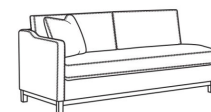

RYAN

Standard Seat Cushion: Mayfair Seat
 Standard Back Pillow: Fiber Back

Also available:

(L) 6000-10L Corner Sofa (111w)

Ryan / 6000-10L
 Corner Sofa (111W)
 Outside: 111W x 36.5D x 35H
 Inside: 100W x 22D

(L) 6000-10LB Corner Sofa (111w)

Ryan / 6000-10LB
 Corner Sofa (111W)
 Outside: 111W x 36.5D x 35H
 Inside: 100W x 22D

(L) 6000-10R Corner Sofa (111w)

Ryan / 6000-10R
 Corner Sofa (111W)
 Outside: 111W x 36.5D x 35H
 Inside: 100W x 22D

(L) 6000-10RB Corner Sofa (111w)

Ryan / 6000-10RB
 Corner Sofa (111W)
 Outside: 111W x 36.5D x 35H
 Inside: 100W x 22D

(L) 6000-11L One Arm Sofa (75w)

Ryan / 6000-11L
 One Arm Sofa (75W)
 Outside: 75W x 36.5D x 35H
 Inside: 72W x 22D