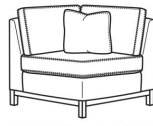

(L) 6000-11RB One Arm Sofa (75w)

Ryan / 6000-11RB
One Arm Sofa (75W)
Outside: 75W x 36.5D x 35H
Inside: 72W x 22D

(L) 6000-30 Armless Sofa (72w)

Ryan / 6000-30
Armless Sofa (72W)
Outside: 72W x 36.5D x 35H
Inside: 72W x 22D

(L) 6000-30B Armless Sofa (72w)

Ryan / 6000-30B
Armless Sofa (72W)
Outside: 72W x 36.5D x 35H
Inside: 72W x 22D

(L) 6000-33 Double Corner Chaise (59w)

Ryan / 6000-33
Double Corner Chaise (59W)
Outside: 59W x 59D x 35H
Inside: 45W x 45D

(L) 6000-39LB Corner Sofa Chaise (89w)

Ryan / 6000-39LB
Corner Sofa Chaise (89W)
Outside: 89W x 36.5D x 35H
Inside: 74.5W x 22D

(L) 6000-39RB Corner Sofa Chaise (89w)

Ryan / 6000-39RB
Corner Sofa Chaise (89W)
Outside: 89W x 36.5D x 35H
Inside: 74.5W x 22D