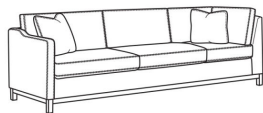

CR LAINE®

STYLE • COMFORT • COLOR

Ryan / 6000

6000-33 / 6000-11RB

DESCRIPTION:	Sectional
OUTSIDE:	134"W x 36.5"D x 35"H
INSIDE:	117"W x 22"D
SEAT:	20.5"H
ARM:	27"H
BACK RAIL:	29"H
THROW PILLOWS:	3 - 20"
WEIGHT:	240 lbs

Standard Features:

- Box Border Back
- Standard Saddle-Stitched; shown with optional French Seam Rope Stitch Indigo
- Fabric styles standard with throw pillows (not shown)
- Oak wood base, wood grain pattern is a natural characteristic of oak
- Various configurations available; visit a CR Laine retailer for more details.
- May be shown with optional features

RYAN

Standard Seat Cushion: Mayfair Seat
 Standard Back Pillow: Fiber Back

Also available:

(L) 6000-10L Corner Sofa (111w)

Ryan / 6000-10L
 Corner Sofa (111W)
 Outside: 111W x 36.5D x 35H
 Inside: 100W x 22D

(L) 6000-10LB Corner Sofa (111w)

Ryan / 6000-10LB
 Corner Sofa (111W)
 Outside: 111W x 36.5D x 35H
 Inside: 100W x 22D

(L) 6000-10R Corner Sofa (111w)

Ryan / 6000-10R
 Corner Sofa (111W)
 Outside: 111W x 36.5D x 35H
 Inside: 100W x 22D