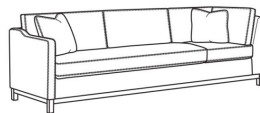

CR LAINE®

STYLE • COMFORT • COLOR

Ryan / 6000

6000-33 / 6000-11RB

DESCRIPTION:	Sectional
OUTSIDE:	134"W x 36.5"D x 35"H
INSIDE:	117"W x 22"D
SEAT:	20.5"H
ARM:	27"H
BACK RAIL:	29"H
THROW PILLOWS:	3 - 20"
WEIGHT:	240 lbs

RYAN

Standard Seat Cushion: Mayfair Seat
 Standard Back Pillow: Fiber Back

Also available:

(L) 6000-10L Corner Sofa (111w)

Ryan / 6000-10L
 Corner Sofa (111W)
 Outside: 111W x 36.5D x 35H
 Inside: 100W x 22D

(L) 6000-10LB Corner Sofa (111w)

Ryan / 6000-10LB
 Corner Sofa (111W)
 Outside: 111W x 36.5D x 35H
 Inside: 100W x 22D

(L) 6000-10R Corner Sofa (111w)

Ryan / 6000-10R
 Corner Sofa (111W)
 Outside: 111W x 36.5D x 35H
 Inside: 100W x 22D

(L) 6000-10RB Corner Sofa (111w)

Ryan / 6000-10RB
 Corner Sofa (111W)
 Outside: 111W x 36.5D x 35H
 Inside: 100W x 22D

(L) 6000-11L One Arm Sofa (75w)

Ryan / 6000-11L
 One Arm Sofa (75W)
 Outside: 75W x 36.5D x 35H
 Inside: 72W x 22D