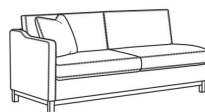

RYAN

Standard Seat Cushion: Mayfair Seat
 Standard Back Pillow: Fiber Back

Also available:

(L) 6000-10L Corner Sofa (111w)

Ryan / 6000-10L
 Corner Sofa (111W)
 Outside: 111W x 36.5D x 35H
 Inside: 100W x 22D

(L) 6000-10LB Corner Sofa (111w)

Ryan / 6000-10LB
 Corner Sofa (111W)
 Outside: 111W x 36.5D x 35H
 Inside: 100W x 22D

(L) 6000-10R Corner Sofa (111w)

Ryan / 6000-10R
 Corner Sofa (111W)
 Outside: 111W x 36.5D x 35H
 Inside: 100W x 22D

(L) 6000-10RB Corner Sofa (111w)

Ryan / 6000-10RB
 Corner Sofa (111W)
 Outside: 111W x 36.5D x 35H
 Inside: 100W x 22D

(L) 6000-11L One Arm Sofa (75w)

Ryan / 6000-11L
 One Arm Sofa (75W)
 Outside: 75W x 36.5D x 35H
 Inside: 72W x 22D