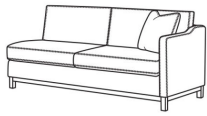

RYAN

Standard Seat Cushion: Mayfair Seat
 Standard Back Pillow: Fiber Back

Also available:

(L) 6000-10L Corner Sofa (111w)

Ryan / 6000-10L
 Corner Sofa (111W)
 Outside: 111W x 36.5D x 35H
 Inside: 100W x 22D

(L) 6000-10LB Corner Sofa (111w)

Ryan / 6000-10LB
 Corner Sofa (111W)
 Outside: 111W x 36.5D x 35H
 Inside: 100W x 22D

(L) 6000-10R Corner Sofa (111w)

Ryan / 6000-10R
 Corner Sofa (111W)
 Outside: 111W x 36.5D x 35H
 Inside: 100W x 22D

(L) 6000-10RB Corner Sofa (111w)

Ryan / 6000-10RB
 Corner Sofa (111W)
 Outside: 111W x 36.5D x 35H
 Inside: 100W x 22D

(L) 6000-11L One Arm Sofa (75w)

Ryan / 6000-11L
 One Arm Sofa (75W)
 Outside: 75W x 36.5D x 35H
 Inside: 72W x 22D

(L) 6000-11LB One Arm Sofa (75w)

Ryan / 6000-11LB
 One Arm Sofa (75W)
 Outside: 75W x 36.5D x 35H
 Inside: 72W x 22D

(L) 6000-11R One Arm Sofa (75w)

Ryan / 6000-11R
One Arm Sofa (75W)
Outside: 75W x 36.5D x 35H
Inside: 72W x 22D