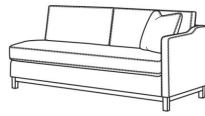

(L) 6000-11RB One Arm Sofa (75w)

Ryan / 6000-11RB
One Arm Sofa (75W)
Outside: 75W x 36.5D x 35H
Inside: 72W x 22D