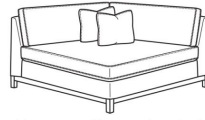

(L) 6000-11LB One Arm Sofa (75w)

Ryan / 6000-11LB
 One Arm Sofa (75W)
 Outside: 75W x 36.5D x 35H
 Inside: 72W x 22D

(L) 6000-11R One Arm Sofa (75w)

Ryan / 6000-11R
One Arm Sofa (75W)
Outside: 75W x 36.5D x 35H
Inside: 72W x 22D

(L) 6000-11RB One Arm Sofa (75w)

Ryan / 6000-11RB
One Arm Sofa (75W)
Outside: 75W x 36.5D x 35H
Inside: 72W x 22D

(L) 6000-30 Armless Sofa (72w)

Ryan / 6000-30
Armless Sofa (72W)
Outside: 72W x 36.5D x 35H
Inside: 72W x 22D

(L) 6000-30B Armless Sofa (72w)

Ryan / 6000-30B
Armless Sofa (72W)
Outside: 72W x 36.5D x 35H
Inside: 72W x 22D

(L) 6000-33 Double Corner Chaise (59w)

Ryan / 6000-33
Double Corner Chaise (59W)
Outside: 59W x 59D x 35H
Inside: 45W x 45D