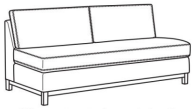

(L) 6000-10RB Corner Sofa (111w)

Ryan / 6000-10RB
 Corner Sofa (111W)
 Outside: 111W x 36.5D x 35H
 Inside: 100W x 22D

(L) 6000-11L One Arm Sofa (75w)

Ryan / 6000-11L
 One Arm Sofa (75W)
 Outside: 75W x 36.5D x 35H
 Inside: 72W x 22D

(L) 6000-11LB One Arm Sofa (75w)

Ryan / 6000-11LB
 One Arm Sofa (75W)
 Outside: 75W x 36.5D x 35H
 Inside: 72W x 22D

(L) 6000-11R One Arm Sofa (75w)

Ryan / 6000-11R
One Arm Sofa (75W)
Outside: 75W x 36.5D x 35H
Inside: 72W x 22D

(L) 6000-11RB One Arm Sofa (75w)

Ryan / 6000-11RB
One Arm Sofa (75W)
Outside: 75W x 36.5D x 35H
Inside: 72W x 22D

(L) 6000-30 Armless Sofa (72w)

Ryan / 6000-30
Armless Sofa (72W)
Outside: 72W x 36.5D x 35H
Inside: 72W x 22D