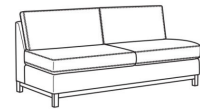

(L) 6000-10RB Corner Sofa (111w)

Ryan / 6000-10RB
 Corner Sofa (111W)
 Outside: 111W x 36.5D x 35H
 Inside: 100W x 22D

(L) 6000-11L One Arm Sofa (75w)

Ryan / 6000-11L
 One Arm Sofa (75W)
 Outside: 75W x 36.5D x 35H
 Inside: 72W x 22D

(L) 6000-11LB One Arm Sofa (75w)

Ryan / 6000-11LB
 One Arm Sofa (75W)
 Outside: 75W x 36.5D x 35H
 Inside: 72W x 22D

(L) 6000-11R One Arm Sofa (75w)

Ryan / 6000-11R
One Arm Sofa (75W)
Outside: 75W x 36.5D x 35H
Inside: 72W x 22D

(L) 6000-11RB One Arm Sofa (75w)

Ryan / 6000-11RB
One Arm Sofa (75W)
Outside: 75W x 36.5D x 35H
Inside: 72W x 22D

(L) 6000-30 Armless Sofa (72w)

Ryan / 6000-30
Armless Sofa (72W)
Outside: 72W x 36.5D x 35H
Inside: 72W x 22D