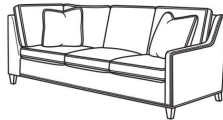

2470-R Corner Sofa (92w)