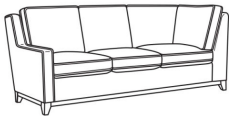

CR LAINE®

STYLE • COMFORT • COLOR

Carter / 149
1491-L / 1499-R

DESCRIPTION:	Sectional
OUTSIDE:	109"W x 64"D x 38"H
INSIDE:	101"W x 22"D
SEAT:	21"H
ARM:	23.5"H
BACK RAIL:	34.5"H
WEIGHT:	260 lbs

Standard Features:

Box Border Back

Standard without throw pillows

Various configurations available; visit a CR Laine retailer for more details.

May be shown with optional features

CARTER

Standard Seat Cushion:	Mayfair Seat
Standard Back Pillow:	Fiber Back

Also available:

1490-L Corner Sofa (90.5w)

Carter / 1490-L

Corner Sofa (90.5W)

Outside: 90.5W x 38D x 38H

Inside: 69.5W x 22D

1490-R Corner Sofa (90.5w)

Carter / 1490-R

Corner Sofa (90.5W)

Outside: 90.5W x 38D x 38H

Inside: 69.5W x 22D

1491-L One Arm Sofa (76.5w)

Carter / 1491-L

One Arm Sofa (76.5W)

Outside: 76.5W x 38D x 38H

Inside: 73W x 22D