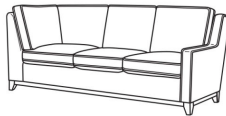

Box Border Back

Standard without throw pillows

Various configurations available; visit a CR Laine retailer for more details.

May be shown with optional features

CARTER

Standard Seat Cushion:	Mayfair Seat
Standard Back Pillow:	Fiber Back

Also available:

1490-L Corner Sofa (90.5w)

Carter / 1490-L

Corner Sofa (90.5W)

Outside: 90.5W x 38D x 38H

Inside: 69.5W x 22D

1490-R Corner Sofa (90.5w)

Carter / 1490-R

Corner Sofa (90.5W)

Outside: 90.5W x 38D x 38H

Inside: 69.5W x 22D

1491-L One Arm Sofa (76.5w)

Carter / 1491-L

One Arm Sofa (76.5W)

Outside: 76.5W x 38D x 38H

Inside: 73W x 22D