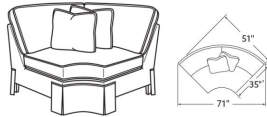

### Hudson / 7711-L

One Arm Sofa (76W)

Outside: 76W x 35D x 37H

Inside: 68W x 21.5D

7711-R One Arm Sofa (76w)

### Hudson / 7711-R

One Arm Sofa (76W)

Outside: 76W x 35D x 37H

Inside: 68W x 21.5D

7712 Corner Chair (35w)

Hudson / 7712  
Corner Chair (35W)  
Outside: 35W x 35D x 37H  
Inside: 21.5W x 21.5D

7713 Curve (71w)

Hudson / 7713  
Curved Corner (71W)  
Outside: 71W x 35D x 37H  
Inside: 0W x 21.5D

7714-L One Arm Loveseat (53w)

Hudson / 7714-L  
One Arm Loveseat (53W)  
Outside: 53W x 35D x 37H  
Inside: 45W x 21.5D