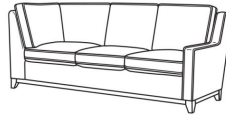

Box Border Back

Standard without throw pillows

Various configurations available; visit a CR Laine retailer for more details.

May be shown with optional features

CARTER

Standard Seat Cushion:	Mayfair Seat
Standard Back Pillow:	Fiber Back

Also available:

1490-L Corner Sofa (90.5w)

Carter / 1490-L

Corner Sofa (90.5W)

Outside: 90.5W x 38D x 38H

Inside: 69.5W x 22D

1490-R Corner Sofa (90.5w)

Carter / 1490-R

Corner Sofa (90.5W)

Outside: 90.5W x 38D x 38H

Inside: 69.5W x 22D

1491-L One Arm Sofa (76.5w)

Carter / 1491-L

One Arm Sofa (76.5W)

Outside: 76.5W x 38D x 38H

Inside: 73W x 22D