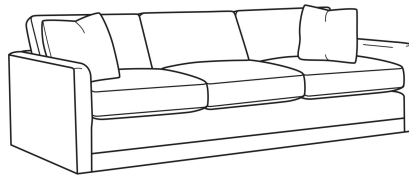

## Big Easy / L7000-04

DESCRIPTION:	Loveseat (58W)
OUTSIDE:	58"W x 39"D x 33"H
INSIDE:	50"W x 24.5"D
SEAT:	20"H
ARM:	25"H
BACK RAIL:	25"H
COM:	Plain: 154 sq ft
WEIGHT:	130 lbs

**L** = available in leather

### Standard Features:

Box Border Back

Weltless

May be shown with optional features

## BIG EASY

Standard Seat Cushion: Comfort Down Seat

Standard Back Pillow: Comfort Down Back

### Also available:

Big Easy / 7000-00  
Sofa (83W)  
Outside: 83W x 39D x 33H  
Inside: 75W x 24.5D

Big Easy / 7000-01  
Long Sofa (95W)  
Outside: 95W x 39D x 33H  
Inside: 87W x 24.5D

Big Easy / 7000-04  
Loveseat (58W)  
Outside: 58W x 39D x 33H  
Inside: 50W x 24.5D