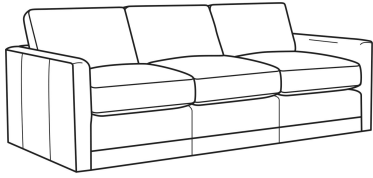

### Standard Features:

Box Border Back

Weltless

May be shown with optional features

## BIG EASY

Standard Seat Cushion: Comfort Down Seat

Standard Back Pillow: Comfort Down Back

### Also available:

Big Easy / 7000-00  
Sofa (83W)  
Outside: 83W x 39D x 33H  
Inside: 75W x 24.5D

Big Easy / 7000-01  
Long Sofa (95W)  
Outside: 95W x 39D x 33H  
Inside: 87W x 24.5D

Big Easy / 7000-04  
Loveseat (58W)  
Outside: 58W x 39D x 33H  
Inside: 50W x 24.5D

Big Easy / 7000-22  
Apt Sofa (71W)  
Outside: 71W x 39D x 33H  
Inside: 63W x 24.5D

Big Easy / 7000-41  
Extra Long Sofa (107W)  
Outside: 107W x 39D x 33H  
Inside: 99W x 24.5D

Big Easy / 7000-49  
Chair & 1/2 Chaise (48W)  
Outside: 48W x 64D x 33H  
Inside: 38W x 49D