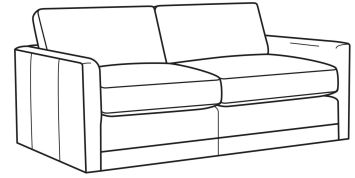

## BIG EASY

Standard Seat Cushion: Comfort Down Seat

Standard Back Pillow: Comfort Down Back

### Also available:

Big Easy / 7000-00  
Sofa (83W)  
Outside: 83W x 39D x 33H  
Inside: 75W x 24.5D

Big Easy / 7000-01  
Long Sofa (95W)  
Outside: 95W x 39D x 33H  
Inside: 87W x 24.5D

Big Easy / 7000-04  
Loveseat (58W)  
Outside: 58W x 39D x 33H  
Inside: 50W x 24.5D

Big Easy / 7000-22  
Apt Sofa (71W)  
Outside: 71W x 39D x 33H  
Inside: 63W x 24.5D

Big Easy / 7000-41  
Extra Long Sofa (107W)  
Outside: 107W x 39D x 33H  
Inside: 99W x 24.5D

Big Easy / 7000-49  
Chair & 1/2 Chaise (48W)  
Outside: 48W x 64D x 33H  
Inside: 38W x 49D

Big Easy / L7000-00  
Leather Sofa (83W)  
Outside: 83W x 39D x 33H  
Inside: 75W x 24.5D

Big Easy / L7000-01  
Leather Long Sofa (95W)  
Outside: 95W x 39D x 33H  
Inside: 87W x 24.5D

Big Easy / L7000-22  
Leather Apt Sofa (71W)  
Outside: 71W x 39D x 33H  
Inside: 63W x 24.5D