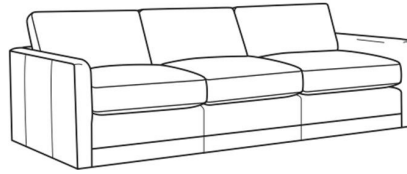

### Standard Features:

Box Border Back

Weltless

May be shown with optional features

### Also available:

Big Easy / 7000-00  
Sofa (83W)  
Outside: 83W x 39D x 33H  
Inside: 75W x 24.5D

Big Easy / 7000-01  
Long Sofa (95W)  
Outside: 95W x 39D x 33H  
Inside: 87W x 24.5D

Big Easy / 7000-04  
Loveseat (58W)  
Outside: 58W x 39D x 33H  
Inside: 50W x 24.5D

Big Easy / 7000-22  
Apt Sofa (71W)  
Outside: 71W x 39D x 33H  
Inside: 63W x 24.5D

Big Easy / 7000-41  
Extra Long Sofa (107W)  
Outside: 107W x 39D x 33H  
Inside: 99W x 24.5D

Big Easy / 7000-49  
Chair & 1/2 Chaise (48W)  
Outside: 48W x 64D x 33H  
Inside: 38W x 49D

Big Easy / L7000-00  
Leather Sofa (83W)  
Outside: 83W x 39D x 33H  
Inside: 75W x 24.5D

Big Easy / L7000-01  
Leather Long Sofa (95W)  
Outside: 95W x 39D x 33H  
Inside: 87W x 24.5D

Big Easy / L7000-22  
Leather Apt Sofa (71W)  
Outside: 71W x 39D x 33H  
Inside: 63W x 24.5D