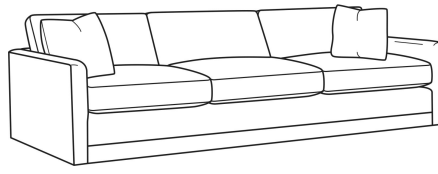

### Standard Features:

Box Border Back

Weltless

May be shown with optional features

## BIG EASY

Standard Seat Cushion: Comfort Down Seat

Standard Back Pillow: Comfort Down Back

### Also available:

Big Easy / 7000-00  
Sofa (83W)  
Outside: 83W x 39D x 33H  
Inside: 75W x 24.5D

Big Easy / 7000-01  
Long Sofa (95W)  
Outside: 95W x 39D x 33H  
Inside: 87W x 24.5D

Big Easy / 7000-04  
Loveseat (58W)  
Outside: 58W x 39D x 33H  
Inside: 50W x 24.5D

Big Easy / 7000-22  
Apt Sofa (71W)  
Outside: 71W x 39D x 33H  
Inside: 63W x 24.5D

Big Easy / 7000-41  
Extra Long Sofa (107W)  
Outside: 107W x 39D x 33H  
Inside: 99W x 24.5D

Big Easy / 7000-49  
Chair & 1/2 Chaise (48W)  
Outside: 48W x 64D x 33H  
Inside: 38W x 49D