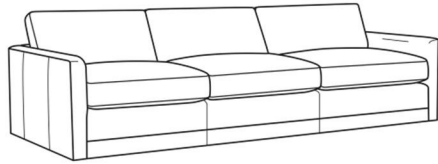

### Standard Features:

Box Border Back

Weltless

May be shown with optional features

### Also available:

Big Easy / 7000-00  
Sofa (83W)  
Outside: 83W x 39D x 33H  
Inside: 75W x 24.5D

Big Easy / 7000-01  
Long Sofa (95W)  
Outside: 95W x 39D x 33H  
Inside: 87W x 24.5D

Big Easy / 7000-04  
Loveseat (58W)  
Outside: 58W x 39D x 33H  
Inside: 50W x 24.5D

Big Easy / 7000-22  
Apt Sofa (71W)  
Outside: 71W x 39D x 33H  
Inside: 63W x 24.5D

Big Easy / 7000-41  
Extra Long Sofa (107W)  
Outside: 107W x 39D x 33H  
Inside: 99W x 24.5D

Big Easy / 7000-49  
Chair & 1/2 Chaise (48W)  
Outside: 48W x 64D x 33H  
Inside: 38W x 49D

Big Easy / L7000-00  
Leather Sofa (83W)  
Outside: 83W x 39D x 33H  
Inside: 75W x 24.5D

Big Easy / L7000-01  
Leather Long Sofa (95W)  
Outside: 95W x 39D x 33H  
Inside: 87W x 24.5D

Big Easy / L7000-22  
Leather Apt Sofa (71W)  
Outside: 71W x 39D x 33H  
Inside: 63W x 24.5D