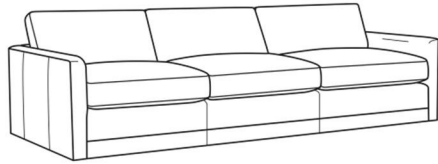

L = available in leather

Standard Features:

Box Border Back

Weltless

May be shown with optional features

BIG EASY

Standard Seat Cushion: Comfort Down Seat

Standard Back Pillow: Comfort Down Back

Also available:

Big Easy / 7000-00
Sofa (83W)
Outside: 83W x 39D x 33H
Inside: 75W x 24.5D

Big Easy / 7000-01
Long Sofa (95W)
Outside: 95W x 39D x 33H
Inside: 87W x 24.5D

Big Easy / 7000-04
Loveseat (58W)
Outside: 58W x 39D x 33H
Inside: 50W x 24.5D

Big Easy / 7000-22
Apt Sofa (71W)
Outside: 71W x 39D x 33H
Inside: 63W x 24.5D

Big Easy / 7000-41
Extra Long Sofa (107W)
Outside: 107W x 39D x 33H
Inside: 99W x 24.5D

Big Easy / 7000-49
Chair & 1/2 Chaise (48W)
Outside: 48W x 64D x 33H
Inside: 38W x 49D

Big Easy / L7000-00
Leather Sofa (83W)
Outside: 83W x 39D x 33H
Inside: 75W x 24.5D

Big Easy / L7000-04
Leather Loveseat (58W)
Outside: 58W x 39D x 33H
Inside: 50W x 24.5D

Big Easy / L7000-22
Leather Apt Sofa (71W)
Outside: 71W x 39D x 33H
Inside: 63W x 24.5D