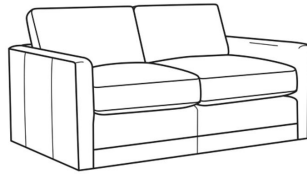

L = available in leather

Standard Features:

Box Border Back

Weltless

May be shown with optional features

BIG EASY

Standard Seat Cushion: Comfort Down Seat

Standard Back Pillow: Comfort Down Back

Also available:

Big Easy / 7000-00
Sofa (83W)
Outside: 83W x 39D x 33H
Inside: 75W x 24.5D

Big Easy / 7000-01
Long Sofa (95W)
Outside: 95W x 39D x 33H
Inside: 87W x 24.5D

Big Easy / 7000-04
Loveseat (58W)
Outside: 58W x 39D x 33H
Inside: 50W x 24.5D

Big Easy / 7000-22
Apt Sofa (71W)
Outside: 71W x 39D x 33H
Inside: 63W x 24.5D

Big Easy / 7000-41
Extra Long Sofa (107W)
Outside: 107W x 39D x 33H
Inside: 99W x 24.5D

Big Easy / 7000-49
Chair & 1/2 Chaise (48W)
Outside: 48W x 64D x 33H
Inside: 38W x 49D

Big Easy / L7000-00
Leather Sofa (83W)
Outside: 83W x 39D x 33H
Inside: 75W x 24.5D

Big Easy / L7000-04
Leather Loveseat (58W)
Outside: 58W x 39D x 33H
Inside: 50W x 24.5D

Big Easy / L7000-22
Leather Apt Sofa (71W)
Outside: 71W x 39D x 33H
Inside: 63W x 24.5D