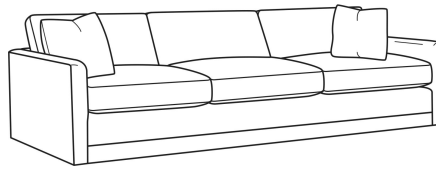

CR LAINE®

STYLE • COMFORT • COLOR

Big Easy / L7000-01

DESCRIPTION:	Long Sofa (95W)
OUTSIDE:	95"W x 39"D x 33"H
INSIDE:	87"W x 24.5"D
SEAT:	20"H
ARM:	25"H
BACK RAIL:	25"H
COM:	Plain: 225 sq ft
WEIGHT:	175 lbs

L = available in leather

Standard Features:

Box Border Back

Weltless

May be shown with optional features

BIG EASY

Standard Seat Cushion: Comfort Down Seat

Standard Back Pillow: Comfort Down Back

Also available:

Big Easy / 7000-00
Sofa (83W)
Outside: 83W x 39D x 33H
Inside: 75W x 24.5D

Big Easy / 7000-01
Long Sofa (95W)
Outside: 95W x 39D x 33H
Inside: 87W x 24.5D

Big Easy / 7000-04
Loveseat (58W)
Outside: 58W x 39D x 33H
Inside: 50W x 24.5D

Big Easy / 7000-22
Apt Sofa (71W)
Outside: 71W x 39D x 33H
Inside: 63W x 24.5D

Big Easy / 7000-41
Extra Long Sofa (107W)
Outside: 107W x 39D x 33H
Inside: 99W x 24.5D

Big Easy / 7000-49
Chair & 1/2 Chaise (48W)
Outside: 48W x 64D x 33H
Inside: 38W x 49D