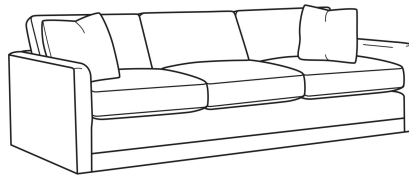

CR LAINE®

STYLE • COMFORT • COLOR

Big Easy / L7000-01

DESCRIPTION:	Long Sofa (95W)
OUTSIDE:	95"W x 39"D x 33"H
INSIDE:	87"W x 24.5"D
SEAT:	20"H
ARM:	25"H
BACK RAIL:	25"H
COM:	Plain: 225 sq ft
WEIGHT:	175 lbs

L = available in leather

Standard Features:

Box Border Back

Weltless

May be shown with optional features

BIG EASY

Standard Seat Cushion: Comfort Down Seat

Standard Back Pillow: Comfort Down Back

Also available:

Big Easy / 7000-00
Sofa (83W)
Outside: 83W x 39D x 33H
Inside: 75W x 24.5D

Big Easy / 7000-01
Long Sofa (95W)
Outside: 95W x 39D x 33H
Inside: 87W x 24.5D

Big Easy / 7000-04
Loveseat (58W)
Outside: 58W x 39D x 33H
Inside: 50W x 24.5D

Big Easy / 7000-22
Apt Sofa (71W)
Outside: 71W x 39D x 33H
Inside: 63W x 24.5D

Big Easy / 7000-41
Extra Long Sofa (107W)
Outside: 107W x 39D x 33H
Inside: 99W x 24.5D

Big Easy / 7000-49
Chair & 1/2 Chaise (48W)
Outside: 48W x 64D x 33H
Inside: 38W x 49D