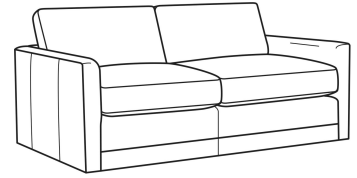

L = available in leather

Standard Features:

Box Border Back

Weltless

May be shown with optional features

BIG EASY

Standard Seat Cushion: Comfort Down Seat

Standard Back Pillow: Comfort Down Back

Also available:

Big Easy / 7000-00
Sofa (83W)
Outside: 83W x 39D x 33H
Inside: 75W x 24.5D

Big Easy / 7000-01
Long Sofa (95W)
Outside: 95W x 39D x 33H
Inside: 87W x 24.5D

Big Easy / 7000-04
Loveseat (58W)
Outside: 58W x 39D x 33H
Inside: 50W x 24.5D

Big Easy / 7000-22
Apt Sofa (71W)
Outside: 71W x 39D x 33H
Inside: 63W x 24.5D

Big Easy / 7000-41
Extra Long Sofa (107W)
Outside: 107W x 39D x 33H
Inside: 99W x 24.5D

Big Easy / 7000-49
Chair & 1/2 Chaise (48W)
Outside: 48W x 64D x 33H
Inside: 38W x 49D

Big Easy / L7000-00
Leather Sofa (83W)
Outside: 83W x 39D x 33H
Inside: 75W x 24.5D

Big Easy / L7000-04
Leather Loveseat (58W)
Outside: 58W x 39D x 33H
Inside: 50W x 24.5D

Big Easy / L7000-22
Leather Apt Sofa (71W)
Outside: 71W x 39D x 33H
Inside: 63W x 24.5D