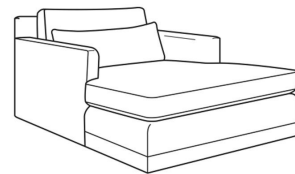

CR LAINE®

STYLE • COMFORT • COLOR

Big Easy / L7000-01

DESCRIPTION:	Long Sofa (95W)
OUTSIDE:	95"W x 39"D x 33"H
INSIDE:	87"W x 24.5"D
SEAT:	20"H
ARM:	25"H
BACK RAIL:	25"H
COM:	Plain: 225 sq ft
WEIGHT:	175 lbs

L = available in leather

Standard Features:

Box Border Back

Weltless

May be shown with optional features

BIG EASY

Standard Seat Cushion: Comfort Down Seat

Standard Back Pillow: Comfort Down Back

Also available:

Big Easy / 7000-00
Sofa (83W)
Outside: 83W x 39D x 33H
Inside: 75W x 24.5D

Big Easy / 7000-01
Long Sofa (95W)
Outside: 95W x 39D x 33H
Inside: 87W x 24.5D

Big Easy / 7000-04
Loveseat (58W)
Outside: 58W x 39D x 33H
Inside: 50W x 24.5D

Big Easy / 7000-22
Apt Sofa (71W)
Outside: 71W x 39D x 33H
Inside: 63W x 24.5D

Big Easy / 7000-41
Extra Long Sofa (107W)
Outside: 107W x 39D x 33H
Inside: 99W x 24.5D

Big Easy / 7000-49
Chair & 1/2 Chaise (48W)
Outside: 48W x 64D x 33H
Inside: 38W x 49D