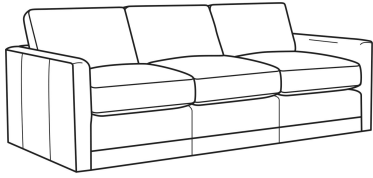

CR LAINE®

STYLE • COMFORT • COLOR

Big Easy / L7000-01

DESCRIPTION:	Long Sofa (95W)
OUTSIDE:	95"W x 39"D x 33"H
INSIDE:	87"W x 24.5"D
SEAT:	20"H
ARM:	25"H
BACK RAIL:	25"H
COM:	Plain: 225 sq ft
WEIGHT:	175 lbs

L = available in leather

Standard Features:

Box Border Back

Weltless

May be shown with optional features

BIG EASY

Standard Seat Cushion: Comfort Down Seat

Standard Back Pillow: Comfort Down Back

Also available:

Big Easy / 7000-00
Sofa (83W)
Outside: 83W x 39D x 33H
Inside: 75W x 24.5D

Big Easy / 7000-01
Long Sofa (95W)
Outside: 95W x 39D x 33H
Inside: 87W x 24.5D

Big Easy / 7000-04
Loveseat (58W)
Outside: 58W x 39D x 33H
Inside: 50W x 24.5D

Big Easy / 7000-22
Apt Sofa (71W)
Outside: 71W x 39D x 33H
Inside: 63W x 24.5D

Big Easy / 7000-41
Extra Long Sofa (107W)
Outside: 107W x 39D x 33H
Inside: 99W x 24.5D

Big Easy / 7000-49
Chair & 1/2 Chaise (48W)
Outside: 48W x 64D x 33H
Inside: 38W x 49D