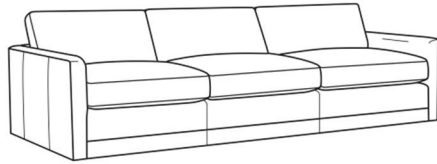

Standard Features:

Box Border Back

Weltless

May be shown with optional features

BIG EASY

Standard Seat Cushion:	Comfort Down Seat
Standard Back Pillow:	Comfort Down Back

Also available:

Big Easy / 7000-00
Sofa (83W)
Outside: 83W x 39D x 33H
Inside: 75W x 24.5D

Big Easy / 7000-01
Long Sofa (95W)
Outside: 95W x 39D x 33H
Inside: 87W x 24.5D

Big Easy / 7000-04
Loveseat (58W)
Outside: 58W x 39D x 33H
Inside: 50W x 24.5D

Big Easy / 7000-22
Apt Sofa (71W)
Outside: 71W x 39D x 33H
Inside: 63W x 24.5D

Big Easy / 7000-41
Extra Long Sofa (107W)
Outside: 107W x 39D x 33H
Inside: 99W x 24.5D

Big Easy / 7000-49
Chair & 1/2 Chaise (48W)
Outside: 48W x 64D x 33H
Inside: 38W x 49D

Big Easy / L7000-01
Leather Long Sofa (95W)
Outside: 95W x 39D x 33H
Inside: 87W x 24.5D

Big Easy / L7000-04
Leather Loveseat (58W)
Outside: 58W x 39D x 33H
Inside: 50W x 24.5D

Big Easy / L7000-22
Leather Apt Sofa (71W)
Outside: 71W x 39D x 33H
Inside: 63W x 24.5D

Big Easy / L7000-41
Leather Extra Long Sofa (107W)
Outside: 107W x 39D x 33H
Inside: 99W x 24.5D