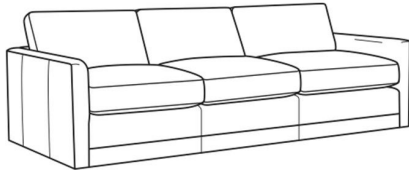

CR LAINE®

STYLE • COMFORT • COLOR

Big Easy / L7000-00

DESCRIPTION:	Sofa (83W)
OUTSIDE:	83"W x 39"D x 33"H
INSIDE:	75"W x 24.5"D
SEAT:	20"H
ARM:	25"H
BACK RAIL:	25"H
COM:	Plain: 205 sq ft
WEIGHT:	165 lbs

L = available in leather

Standard Features:

Box Border Back

Weltless

May be shown with optional features

BIG EASY

Standard Seat Cushion:	Comfort Down Seat
Standard Back Pillow:	Comfort Down Back

Also available:

Big Easy / 7000-00
Sofa (83W)
Outside: 83W x 39D x 33H
Inside: 75W x 24.5D

Big Easy / 7000-01
Long Sofa (95W)
Outside: 95W x 39D x 33H
Inside: 87W x 24.5D

Big Easy / 7000-04
Loveseat (58W)
Outside: 58W x 39D x 33H
Inside: 50W x 24.5D

Big Easy / 7000-22
Apt Sofa (71W)
Outside: 71W x 39D x 33H
Inside: 63W x 24.5D

Big Easy / 7000-41
Extra Long Sofa (107W)
Outside: 107W x 39D x 33H
Inside: 99W x 24.5D

Big Easy / 7000-49
Chair & 1/2 Chaise (48W)
Outside: 48W x 64D x 33H
Inside: 38W x 49D

Big Easy / L7000-01
Leather Long Sofa (95W)
Outside: 95W x 39D x 33H
Inside: 87W x 24.5D