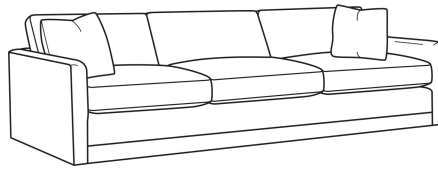

CR LAINE®

STYLE • COMFORT • COLOR

Big Easy / L7000-00

DESCRIPTION:	Sofa (83W)
OUTSIDE:	83"W x 39"D x 33"H
INSIDE:	75"W x 24.5"D
SEAT:	20"H
ARM:	25"H
BACK RAIL:	25"H
COM:	Plain: 205 sq ft
WEIGHT:	165 lbs

L = available in leather

Standard Features:

Box Border Back

Weltless

May be shown with optional features

BIG EASY

Standard Seat Cushion:	Comfort Down Seat
Standard Back Pillow:	Comfort Down Back

Also available:

Big Easy / 7000-00
Sofa (83W)
Outside: 83W x 39D x 33H
Inside: 75W x 24.5D

Big Easy / 7000-01
Long Sofa (95W)
Outside: 95W x 39D x 33H
Inside: 87W x 24.5D

Big Easy / 7000-04
Loveseat (58W)
Outside: 58W x 39D x 33H
Inside: 50W x 24.5D

Big Easy / 7000-22
Apt Sofa (71W)
Outside: 71W x 39D x 33H
Inside: 63W x 24.5D

Big Easy / 7000-41
Extra Long Sofa (107W)
Outside: 107W x 39D x 33H
Inside: 99W x 24.5D

Big Easy / 7000-49
Chair & 1/2 Chaise (48W)
Outside: 48W x 64D x 33H
Inside: 38W x 49D

Big Easy / L7000-01
Leather Long Sofa (95W)
Outside: 95W x 39D x 33H
Inside: 87W x 24.5D