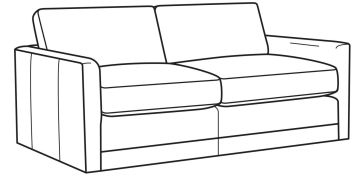

Standard Features:

Box Border Back

Weltless

May be shown with optional features

BIG EASY

Standard Seat Cushion:	Comfort Down Seat
Standard Back Pillow:	Comfort Down Back

Also available:

Big Easy / 7000-00
Sofa (83W)
Outside: 83W x 39D x 33H
Inside: 75W x 24.5D

Big Easy / 7000-01
Long Sofa (95W)
Outside: 95W x 39D x 33H
Inside: 87W x 24.5D

Big Easy / 7000-04
Loveseat (58W)
Outside: 58W x 39D x 33H
Inside: 50W x 24.5D

Big Easy / 7000-22
Apt Sofa (71W)
Outside: 71W x 39D x 33H
Inside: 63W x 24.5D

Big Easy / 7000-41
Extra Long Sofa (107W)
Outside: 107W x 39D x 33H
Inside: 99W x 24.5D

Big Easy / 7000-49
Chair & 1/2 Chaise (48W)
Outside: 48W x 64D x 33H
Inside: 38W x 49D

Big Easy / L7000-01
Leather Long Sofa (95W)
Outside: 95W x 39D x 33H
Inside: 87W x 24.5D

Big Easy / L7000-04
Leather Loveseat (58W)
Outside: 58W x 39D x 33H
Inside: 50W x 24.5D

Big Easy / L7000-22
Leather Apt Sofa (71W)
Outside: 71W x 39D x 33H
Inside: 63W x 24.5D

Big Easy / L7000-41
Leather Extra Long Sofa (107W)
Outside: 107W x 39D x 33H
Inside: 99W x 24.5D