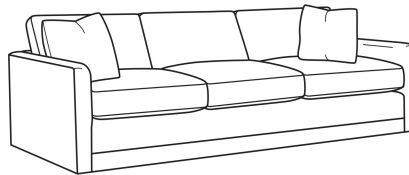

CR LAINE®

STYLE • COMFORT • COLOR

Big Easy / L7000-00

DESCRIPTION:	Sofa (83W)
OUTSIDE:	83"W x 39"D x 33"H
INSIDE:	75"W x 24.5"D
SEAT:	20"H
ARM:	25"H
BACK RAIL:	25"H
COM:	Plain: 205 sq ft
WEIGHT:	165 lbs

L = available in leather

Standard Features:

Box Border Back

Weltless

May be shown with optional features

BIG EASY

Standard Seat Cushion:	Comfort Down Seat
Standard Back Pillow:	Comfort Down Back

Also available:

Big Easy / 7000-00
Sofa (83W)
Outside: 83W x 39D x 33H
Inside: 75W x 24.5D

Big Easy / 7000-01
Long Sofa (95W)
Outside: 95W x 39D x 33H
Inside: 87W x 24.5D

Big Easy / 7000-04
Loveseat (58W)
Outside: 58W x 39D x 33H
Inside: 50W x 24.5D

Big Easy / 7000-22
Apt Sofa (71W)
Outside: 71W x 39D x 33H
Inside: 63W x 24.5D