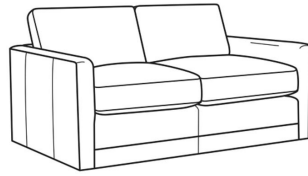

CR LAINE®

STYLE • COMFORT • COLOR

Big Easy / L7000-00

DESCRIPTION:	Sofa (83W)
OUTSIDE:	83"W x 39"D x 33"H
INSIDE:	75"W x 24.5"D
SEAT:	20"H
ARM:	25"H
BACK RAIL:	25"H
COM:	Plain: 205 sq ft
WEIGHT:	165 lbs

L = available in leather

Standard Features:

Box Border Back

Weltless

May be shown with optional features

BIG EASY

Standard Seat Cushion:	Comfort Down Seat
Standard Back Pillow:	Comfort Down Back

Also available:

Big Easy / 7000-00
Sofa (83W)
Outside: 83W x 39D x 33H
Inside: 75W x 24.5D

Big Easy / 7000-01
Long Sofa (95W)
Outside: 95W x 39D x 33H
Inside: 87W x 24.5D

Big Easy / 7000-04
Loveseat (58W)
Outside: 58W x 39D x 33H
Inside: 50W x 24.5D

Big Easy / 7000-22
Apt Sofa (71W)
Outside: 71W x 39D x 33H
Inside: 63W x 24.5D

Big Easy / 7000-41
Extra Long Sofa (107W)
Outside: 107W x 39D x 33H
Inside: 99W x 24.5D

Big Easy / 7000-49
Chair & 1/2 Chaise (48W)
Outside: 48W x 64D x 33H
Inside: 38W x 49D

Big Easy / L7000-01
Leather Long Sofa (95W)
Outside: 95W x 39D x 33H
Inside: 87W x 24.5D