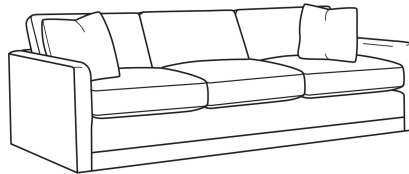

CR LAINE®

STYLE • COMFORT • COLOR

Big Easy / 7000-22

| | |
|----------------|---|
| DESCRIPTION: | Apt Sofa (71W) |
| OUTSIDE: | 71"W x 39"D x 33"H |
| INSIDE: | 63"W x 24.5"D |
| SEAT: | 20"H |
| ARM: | 25"H |
| BACK RAIL: | 25"H |
| THROW PILLOWS: | 2 - 20" |
| COM: | Plain: 18.00 yds Repeat of 2-14": 22.50 yds Repeat of 15-27": 24.50 yds |
| WEIGHT: | 150 lbs |

L = available in leather

Standard Features:

Box Border Back

Weltless

May be shown with optional features

BIG EASY

Standard Seat Cushion: Comfort Down Seat
Standard Back Pillow: Comfort Down Back

Also available:

Big Easy / 7000-00
Sofa (83W)
Outside: 83W x 39D x 33H
Inside: 75W x 24.5D

Big Easy / 7000-01
Long Sofa (95W)
Outside: 95W x 39D x 33H
Inside: 87W x 24.5D

Big Easy / 7000-04
Loveseat (58W)
Outside: 58W x 39D x 33H
Inside: 50W x 24.5D