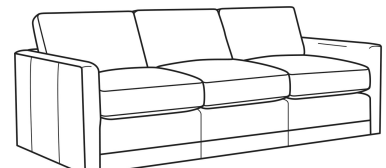

CR LAINE®

STYLE • COMFORT • COLOR

Big Easy / 7000-22

| | |
|----------------|---|
| DESCRIPTION: | Apt Sofa (71W) |
| OUTSIDE: | 71"W x 39"D x 33"H |
| INSIDE: | 63"W x 24.5"D |
| SEAT: | 20"H |
| ARM: | 25"H |
| BACK RAIL: | 25"H |
| THROW PILLOWS: | 2 - 20" |
| COM: | Plain: 18.00 yds Repeat of 2-14": 22.50 yds Repeat of 15-27": 24.50 yds |
| WEIGHT: | 150 lbs |

L = available in leather

Standard Features:

Box Border Back

Weltless

May be shown with optional features

BIG EASY

Standard Seat Cushion: Comfort Down Seat
Standard Back Pillow: Comfort Down Back

Also available:

Big Easy / 7000-00
Sofa (83W)
Outside: 83W x 39D x 33H
Inside: 75W x 24.5D

Big Easy / 7000-01
Long Sofa (95W)
Outside: 95W x 39D x 33H
Inside: 87W x 24.5D

Big Easy / 7000-04
Loveseat (58W)
Outside: 58W x 39D x 33H
Inside: 50W x 24.5D

Big Easy / 7000-41
Extra Long Sofa (107W)
Outside: 107W x 39D x 33H
Inside: 99W x 24.5D

Big Easy / 7000-49
Chair & 1/2 Chaise (48W)
Outside: 48W x 64D x 33H
Inside: 38W x 49D

Big Easy / L7000-00
Leather Sofa (83W)
Outside: 83W x 39D x 33H
Inside: 75W x 24.5D