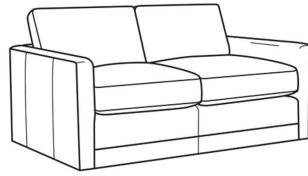

L = available in leather

Standard Features:

Box Border Back

Weltless

May be shown with optional features

BIG EASY

Standard Seat Cushion: Comfort Down Seat
Standard Back Pillow: Comfort Down Back

Also available:

Big Easy / 7000-00
Sofa (83W)
Outside: 83W x 39D x 33H
Inside: 75W x 24.5D

Big Easy / 7000-01
Long Sofa (95W)
Outside: 95W x 39D x 33H
Inside: 87W x 24.5D

Big Easy / 7000-04
Loveseat (58W)
Outside: 58W x 39D x 33H
Inside: 50W x 24.5D

Big Easy / 7000-41
Extra Long Sofa (107W)
Outside: 107W x 39D x 33H
Inside: 99W x 24.5D

Big Easy / 7000-49
Chair & 1/2 Chaise (48W)
Outside: 48W x 64D x 33H
Inside: 38W x 49D

Big Easy / L7000-00
Leather Sofa (83W)
Outside: 83W x 39D x 33H
Inside: 75W x 24.5D

Big Easy / L7000-01
Leather Long Sofa (95W)
Outside: 95W x 39D x 33H
Inside: 87W x 24.5D

Big Easy / L7000-04
Leather Loveseat (58W)
Outside: 58W x 39D x 33H
Inside: 50W x 24.5D

Big Easy / L7000-22
Leather Apt Sofa (71W)
Outside: 71W x 39D x 33H
Inside: 63W x 24.5D