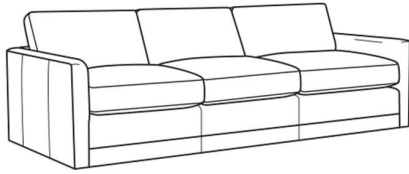

CR LAINE®

STYLE • COMFORT • COLOR

Big Easy / 7000-22

| | |
|----------------|---|
| DESCRIPTION: | Apt Sofa (71W) |
| OUTSIDE: | 71"W x 39"D x 33"H |
| INSIDE: | 63"W x 24.5"D |
| SEAT: | 20"H |
| ARM: | 25"H |
| BACK RAIL: | 25"H |
| THROW PILLOWS: | 2 - 20" |
| COM: | Plain: 18.00 yds Repeat of 2-14": 22.50 yds Repeat of 15-27": 24.50 yds |
| WEIGHT: | 150 lbs |

L = available in leather

Standard Features:

Box Border Back

Weltless

May be shown with optional features

BIG EASY

Standard Seat Cushion: Comfort Down Seat
Standard Back Pillow: Comfort Down Back

Also available:

Big Easy / 7000-00
Sofa (83W)
Outside: 83W x 39D x 33H
Inside: 75W x 24.5D

Big Easy / 7000-01
Long Sofa (95W)
Outside: 95W x 39D x 33H
Inside: 87W x 24.5D

Big Easy / 7000-04
Loveseat (58W)
Outside: 58W x 39D x 33H
Inside: 50W x 24.5D

Big Easy / 7000-41
Extra Long Sofa (107W)
Outside: 107W x 39D x 33H
Inside: 99W x 24.5D

Big Easy / 7000-49
Chair & 1/2 Chaise (48W)
Outside: 48W x 64D x 33H
Inside: 38W x 49D

Big Easy / L7000-00
Leather Sofa (83W)
Outside: 83W x 39D x 33H
Inside: 75W x 24.5D