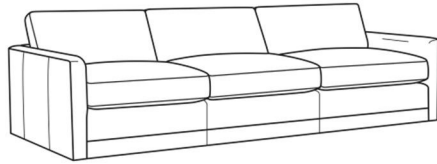

L = available in leather

Standard Features:

Box Border Back

Weltless

May be shown with optional features

BIG EASY

Standard Seat Cushion: Comfort Down Seat
Standard Back Pillow: Comfort Down Back

Also available:

Big Easy / 7000-00
Sofa (83W)
Outside: 83W x 39D x 33H
Inside: 75W x 24.5D

Big Easy / 7000-01
Long Sofa (95W)
Outside: 95W x 39D x 33H
Inside: 87W x 24.5D

Big Easy / 7000-04
Loveseat (58W)
Outside: 58W x 39D x 33H
Inside: 50W x 24.5D

Big Easy / 7000-41
Extra Long Sofa (107W)
Outside: 107W x 39D x 33H
Inside: 99W x 24.5D

Big Easy / 7000-49
Chair & 1/2 Chaise (48W)
Outside: 48W x 64D x 33H
Inside: 38W x 49D

Big Easy / L7000-00
Leather Sofa (83W)
Outside: 83W x 39D x 33H
Inside: 75W x 24.5D

Big Easy / L7000-01
Leather Long Sofa (95W)
Outside: 95W x 39D x 33H
Inside: 87W x 24.5D

Big Easy / L7000-04
Leather Loveseat (58W)
Outside: 58W x 39D x 33H
Inside: 50W x 24.5D

Big Easy / L7000-22
Leather Apt Sofa (71W)
Outside: 71W x 39D x 33H
Inside: 63W x 24.5D