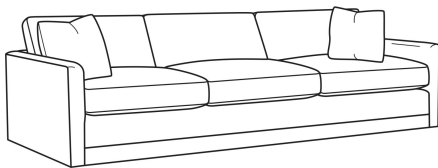

CR LAINE®

STYLE • COMFORT • COLOR

Big Easy / 7000-22

| | |
|----------------|---|
| DESCRIPTION: | Apt Sofa (71W) |
| OUTSIDE: | 71"W x 39"D x 33"H |
| INSIDE: | 63"W x 24.5"D |
| SEAT: | 20"H |
| ARM: | 25"H |
| BACK RAIL: | 25"H |
| THROW PILLOWS: | 2 - 20" |
| COM: | Plain: 18.00 yds Repeat of 2-14": 22.50 yds Repeat of 15-27": 24.50 yds |
| WEIGHT: | 150 lbs |

L = available in leather

Standard Features:

Box Border Back

Weltless

May be shown with optional features

BIG EASY

Standard Seat Cushion: Comfort Down Seat
Standard Back Pillow: Comfort Down Back

Also available:

Big Easy / 7000-00
Sofa (83W)
Outside: 83W x 39D x 33H
Inside: 75W x 24.5D

Big Easy / 7000-01
Long Sofa (95W)
Outside: 95W x 39D x 33H
Inside: 87W x 24.5D

Big Easy / 7000-04
Loveseat (58W)
Outside: 58W x 39D x 33H
Inside: 50W x 24.5D